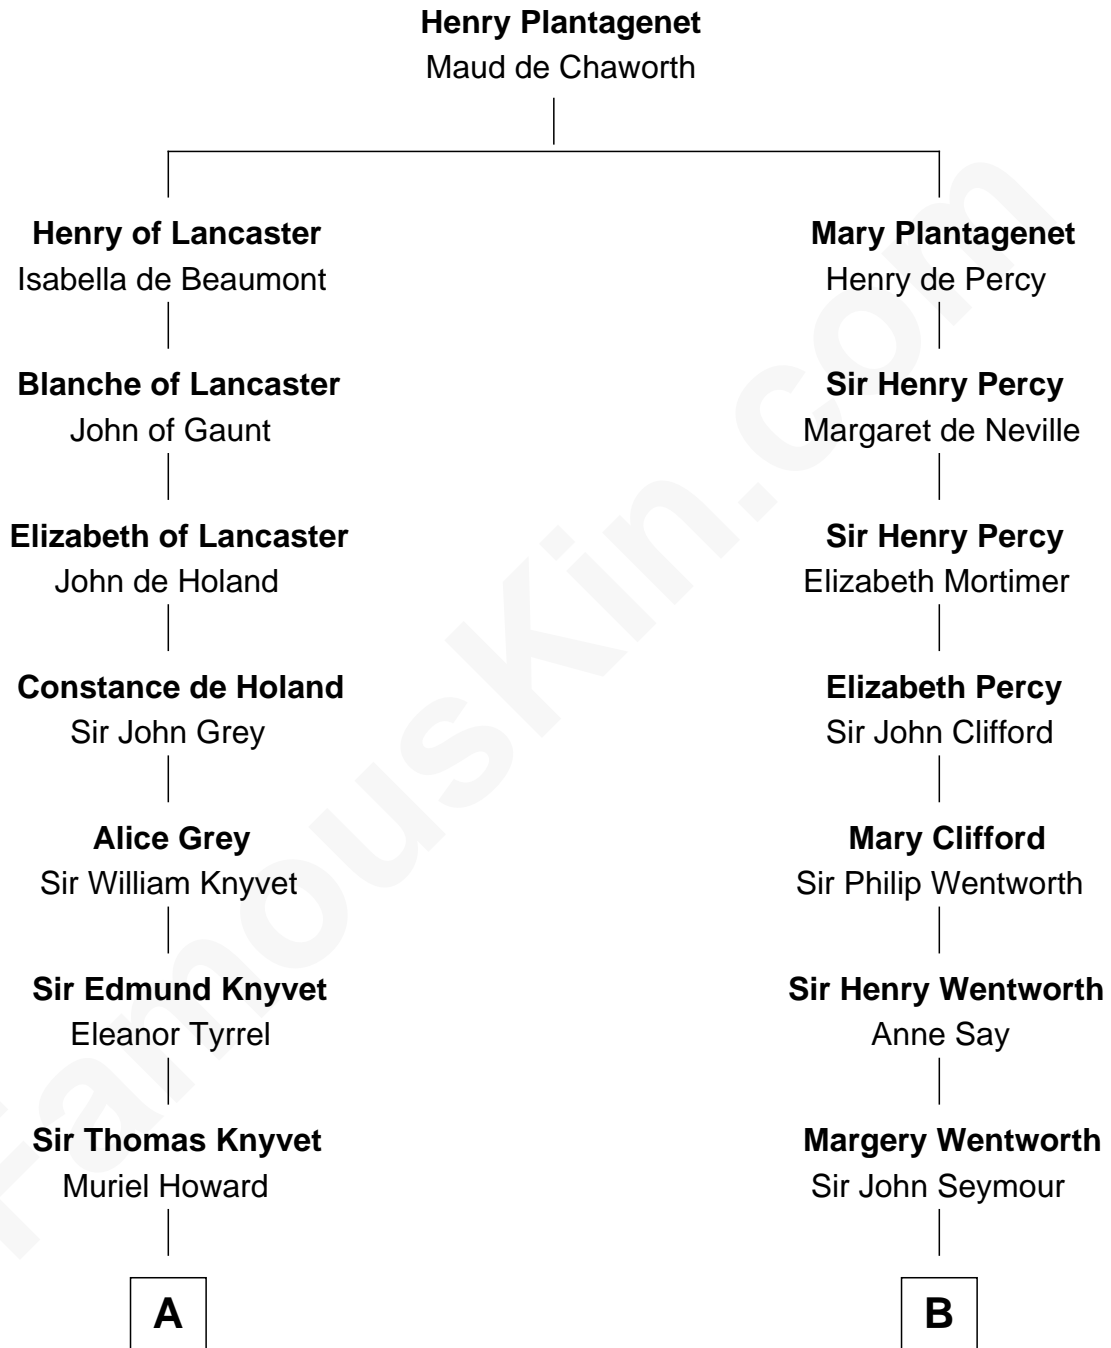

FamousKin.com
Relationship Chart of
Tilda Swinton
Movie Actress

13th cousin 7 times removed of

Caesar Rodney
Signer of the Declaration of Independence

C

Gertrude Clare Fetherstonhaugh
Cecil George Herbert Alers-Hankey

Mariora Beatrice Evelyn Rochfort Alers-Hankey
Alan Henry Campbell Swinton

Sir John Swinton
Judith Balfour Killen

Tilda Swinton
Movie Actress

FamousKin.com