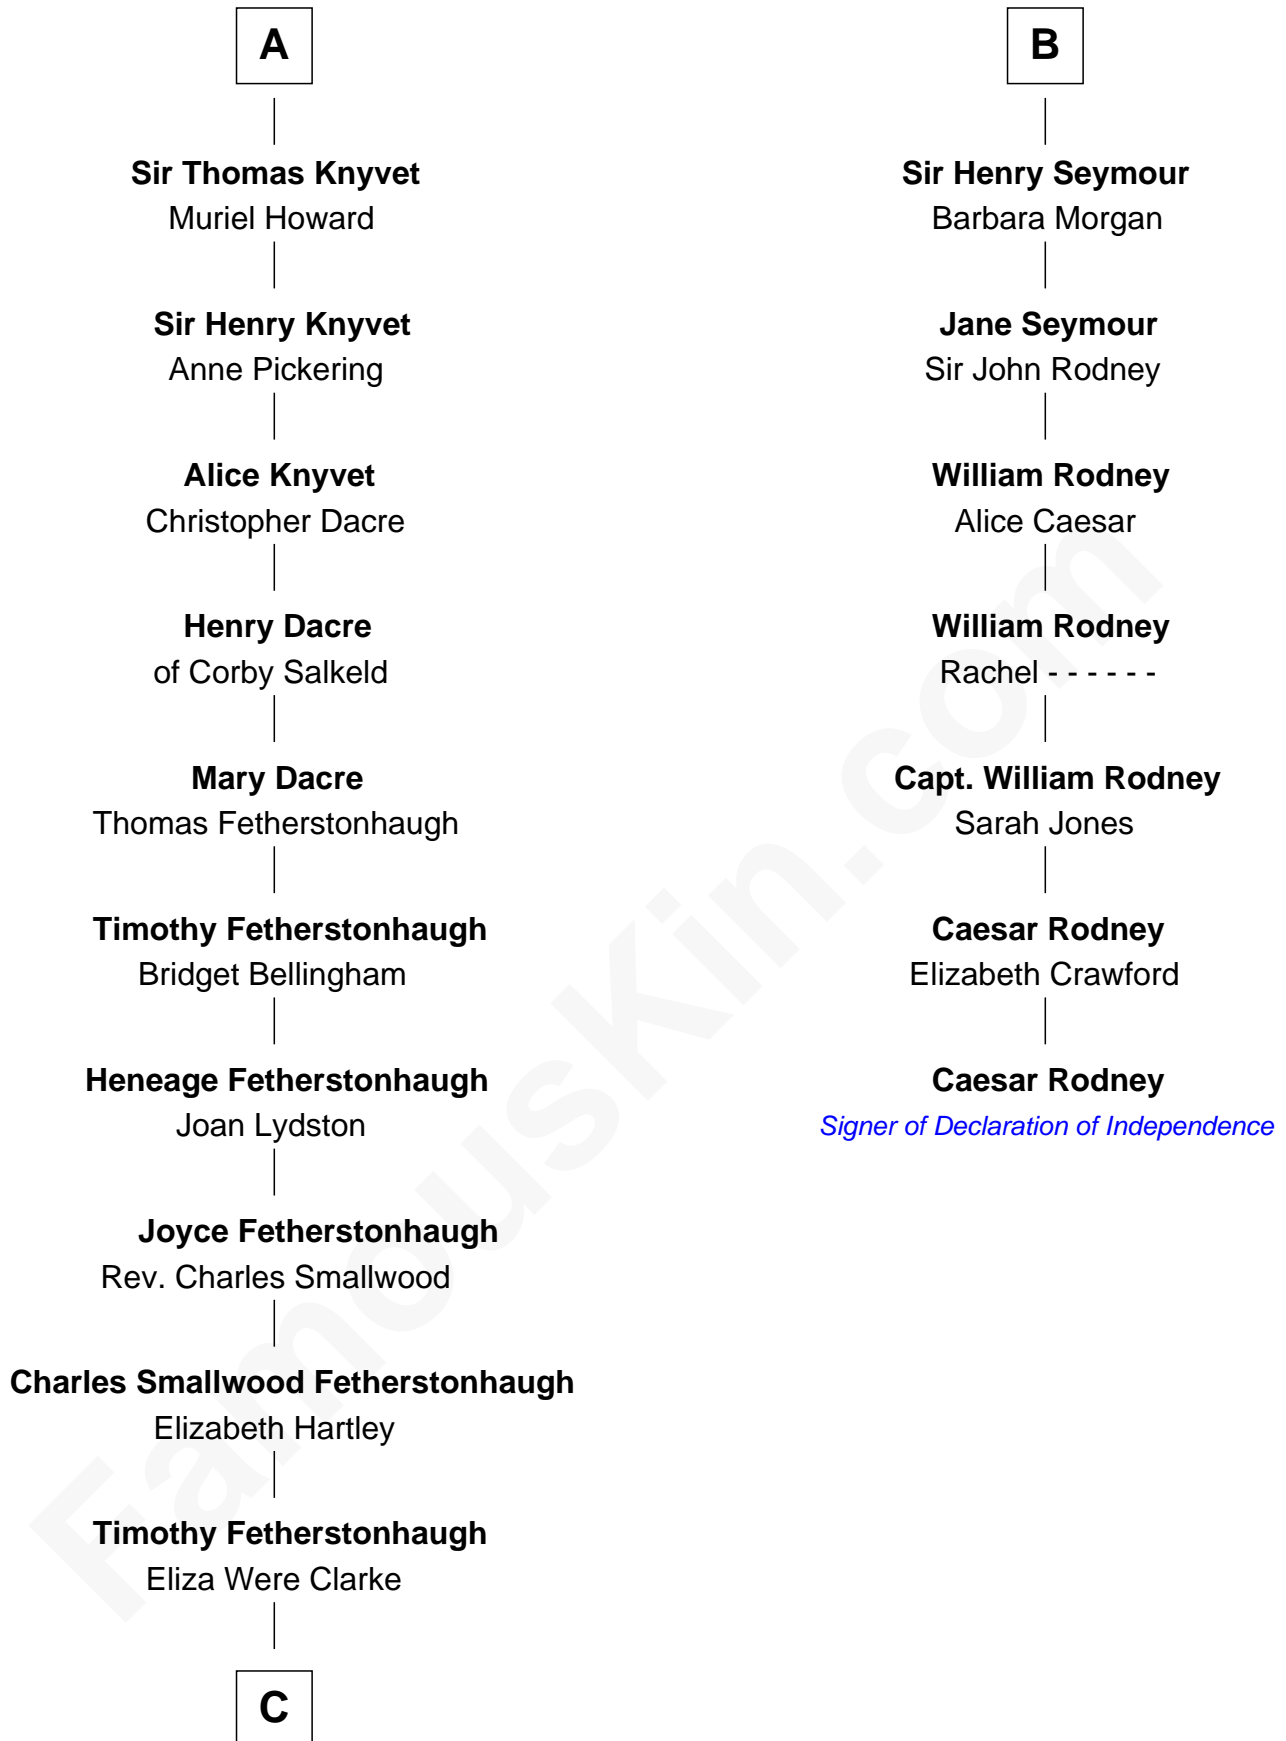

FamousKin.com
Relationship Chart of
Tilda Swinton
Movie Actress

13th cousin 8 times removed of
Caesar Rodney
Signer of the Declaration of Independence

C

Albany Fetherstonhaugh

Evelyn Gertrude Astell

Gertrude Clare Fetherstonhaugh

Cecil George Herbert Alers-Hankey

Mariora Beatrice Evelyn Rochfort Alers-Hankey

Alan Henry Campbell Swinton

Sir John Swinton

Judith Balfour Killen

Tilda Swinton

Movie Actress