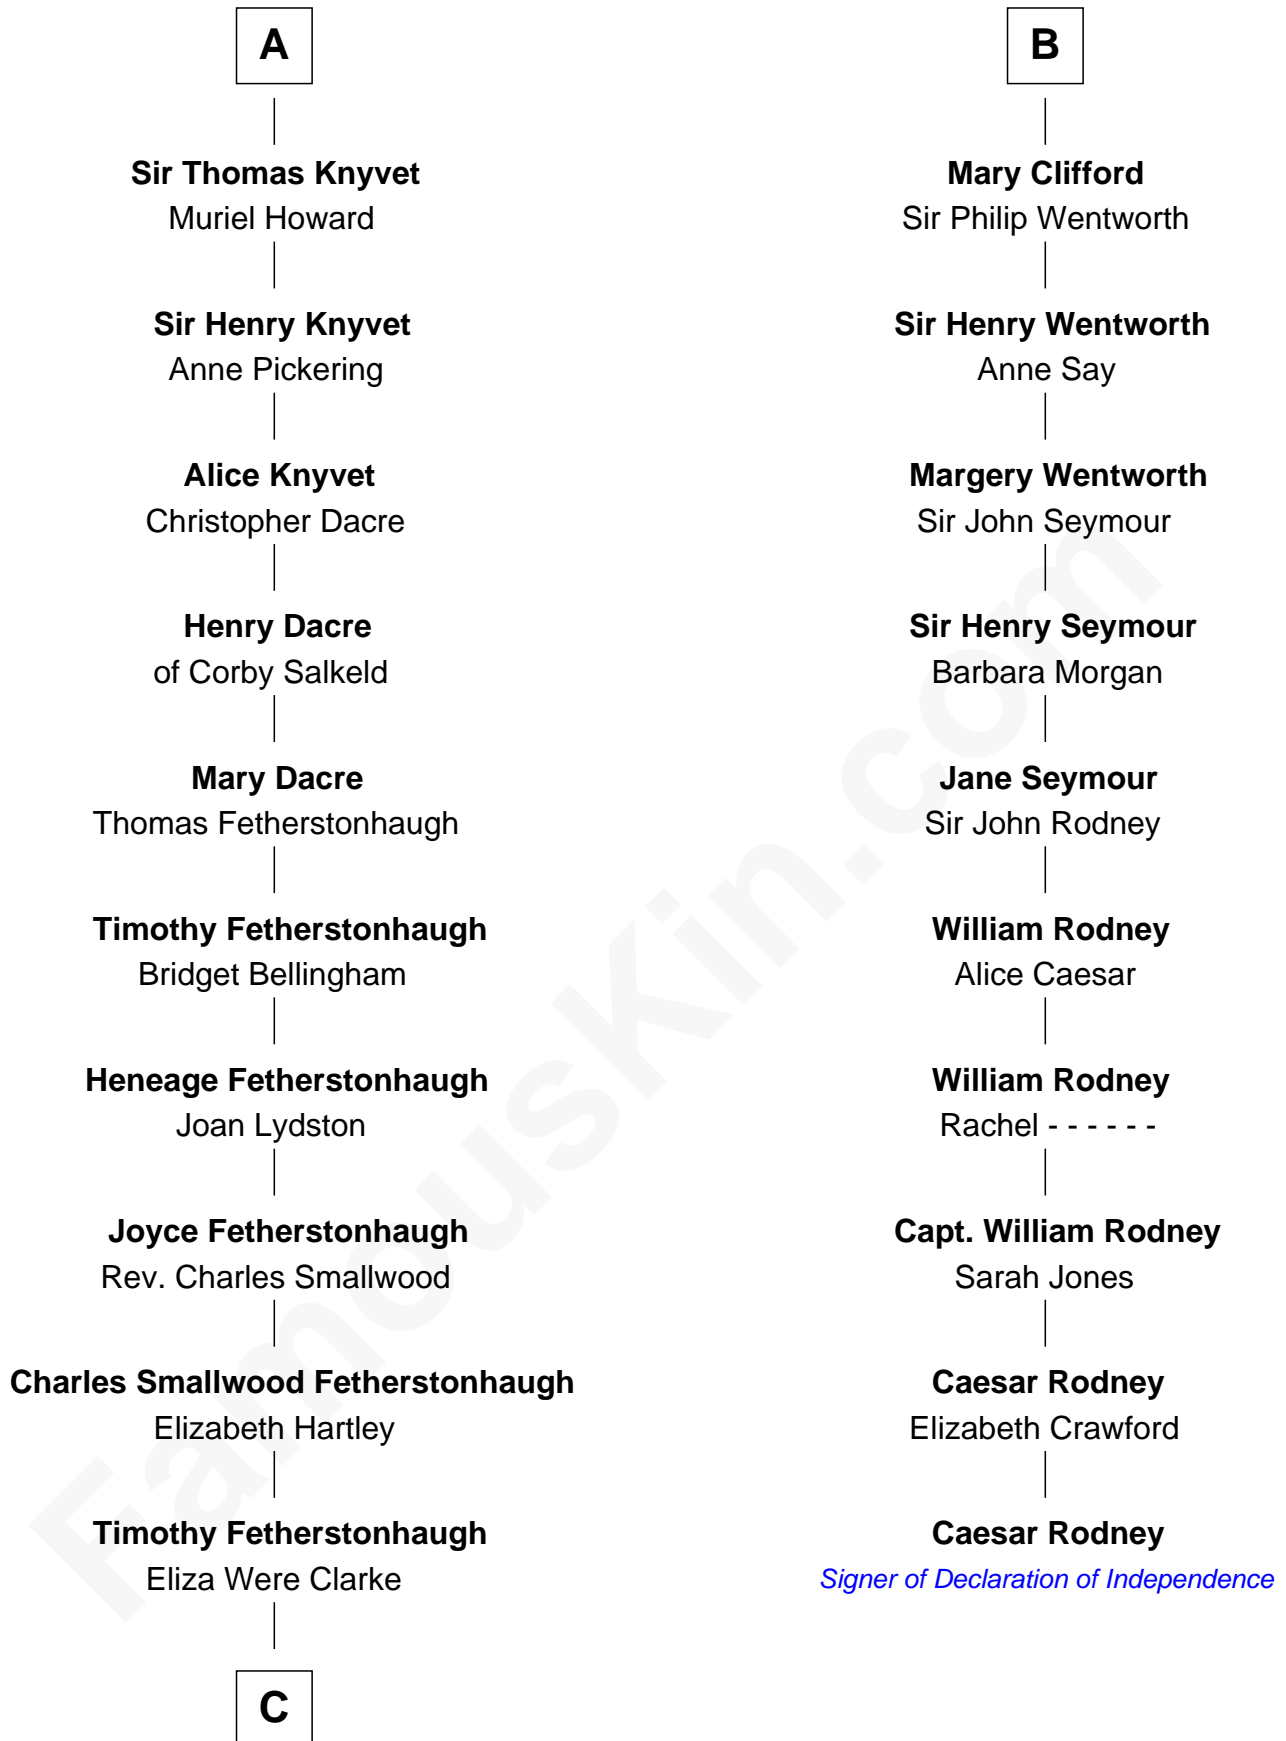

FamousKin.com
Relationship Chart of
Tilda Swinton
Movie Actress

16th cousin 5 times removed of

Caesar Rodney
Signer of the Declaration of Independence

C

Albany Fetherstonhaugh

Evelyn Gertrude Astell

Gertrude Clare Fetherstonhaugh

Cecil George Herbert Alers-Hankey

Mariora Beatrice Evelyn Rochfort Alers-Hankey

Alan Henry Campbell Swinton

Sir John Swinton

Judith Balfour Killen

Tilda Swinton

Movie Actress