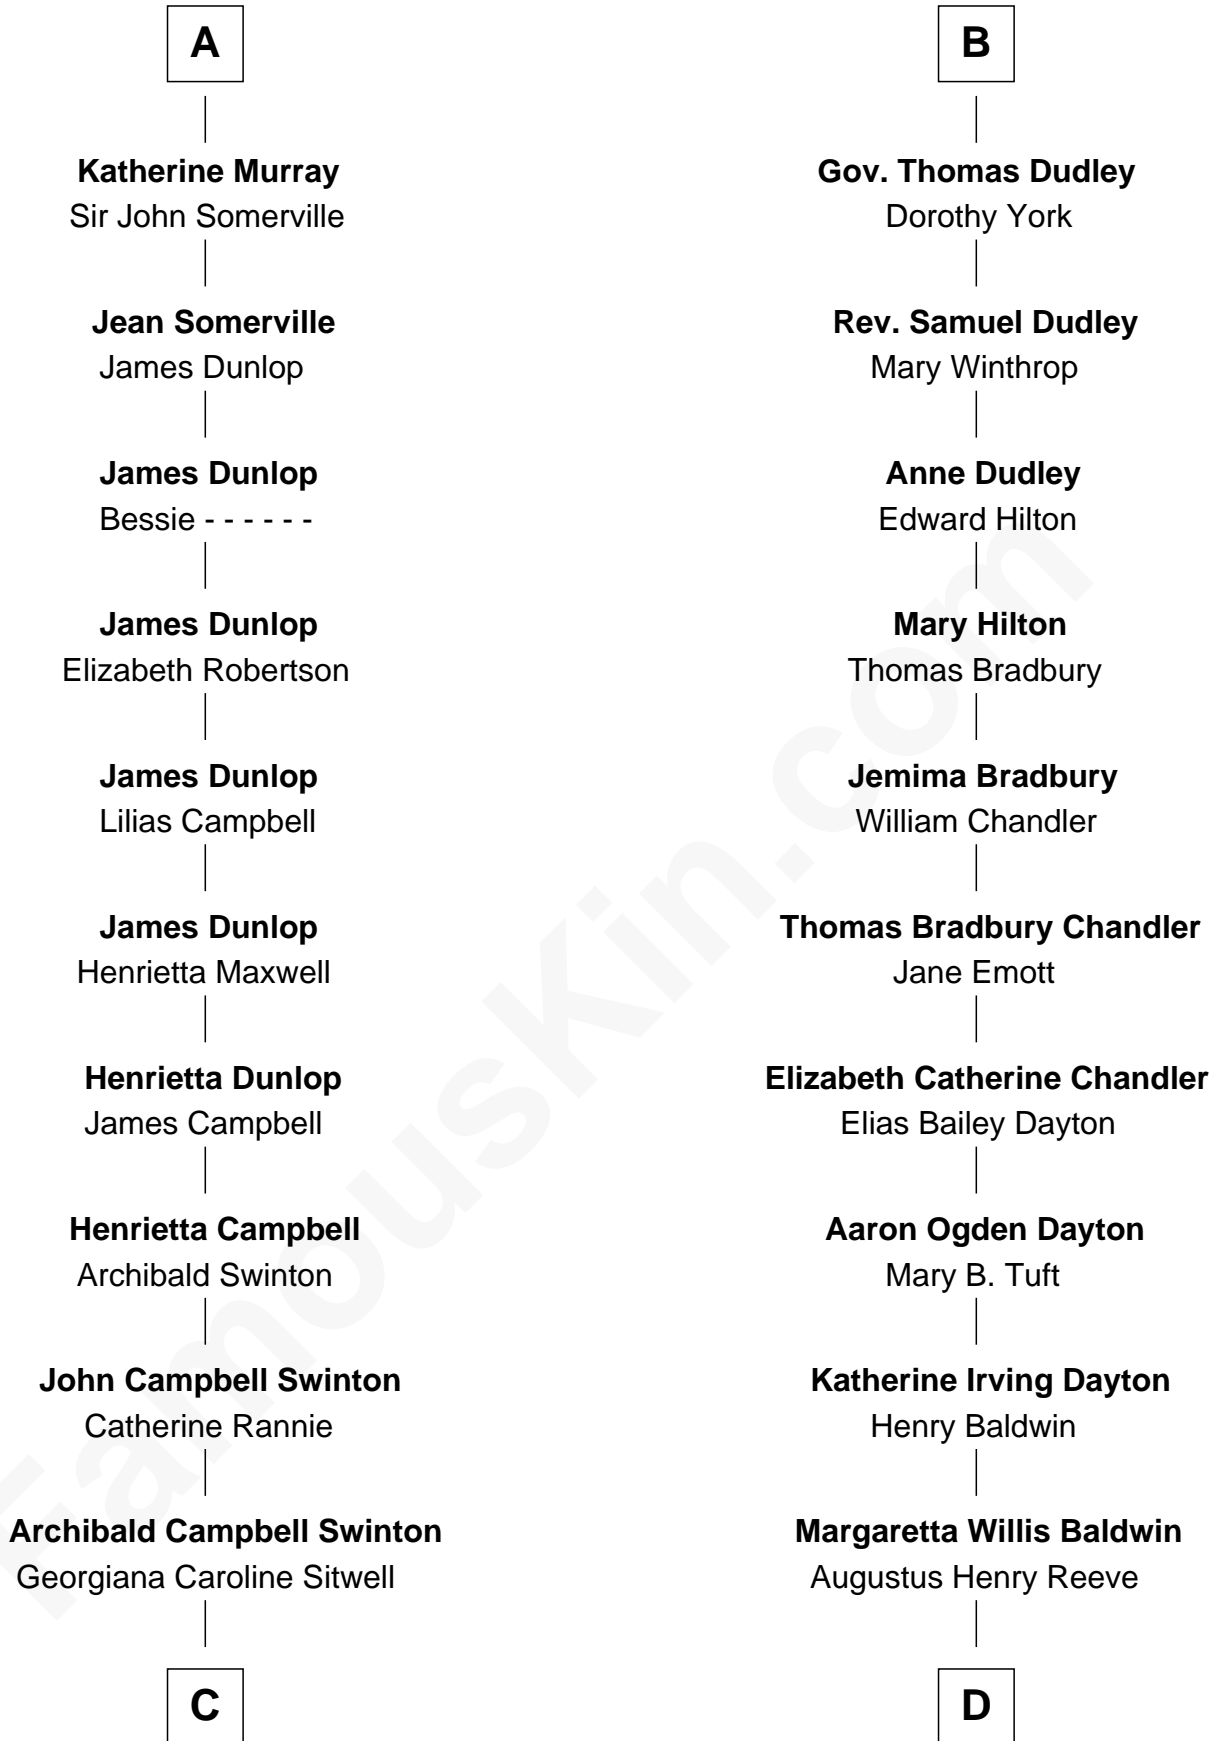

FamousKin.com Relationship Chart of

Tilda Swinton

Movie Actress

19th cousin 1 time removed of

Christopher Reeve

Movie Actor

C

George Sitwell Campbell Swinton

Elizabeth Ebsworth

Alan Henry Campbell Swinton

Mariora Beatrice Evelyn Rochfort Alers-Hankey

Sir John Swinton

Judith Balfour Killen

Tilda Swinton

Movie Actress

D