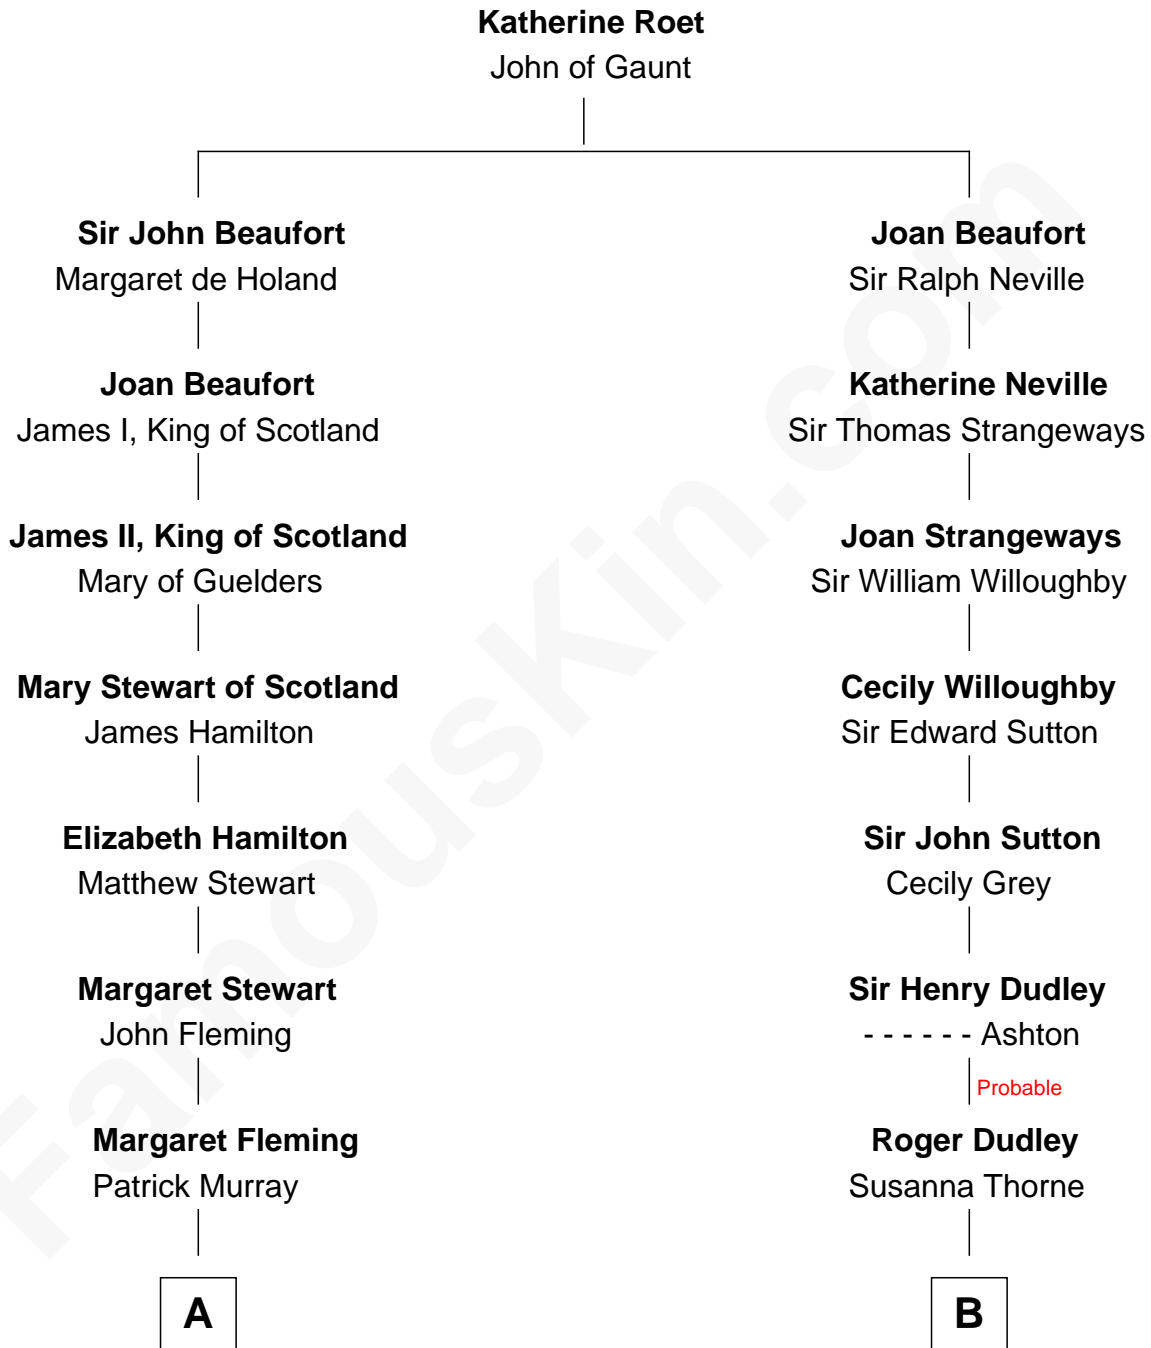

FamousKin.com Relationship Chart of

Tilda Swinton

Movie Actress

19th cousin 1 time removed of

Christopher Reeve

Movie Actor

C

George Sitwell Campbell Swinton

Elizabeth Ebsworth

Alan Henry Campbell Swinton

Mariora Beatrice Evelyn Rochfort Alers-Hankey

Sir John Swinton

Judith Balfour Killen

Tilda Swinton

Movie Actress

D