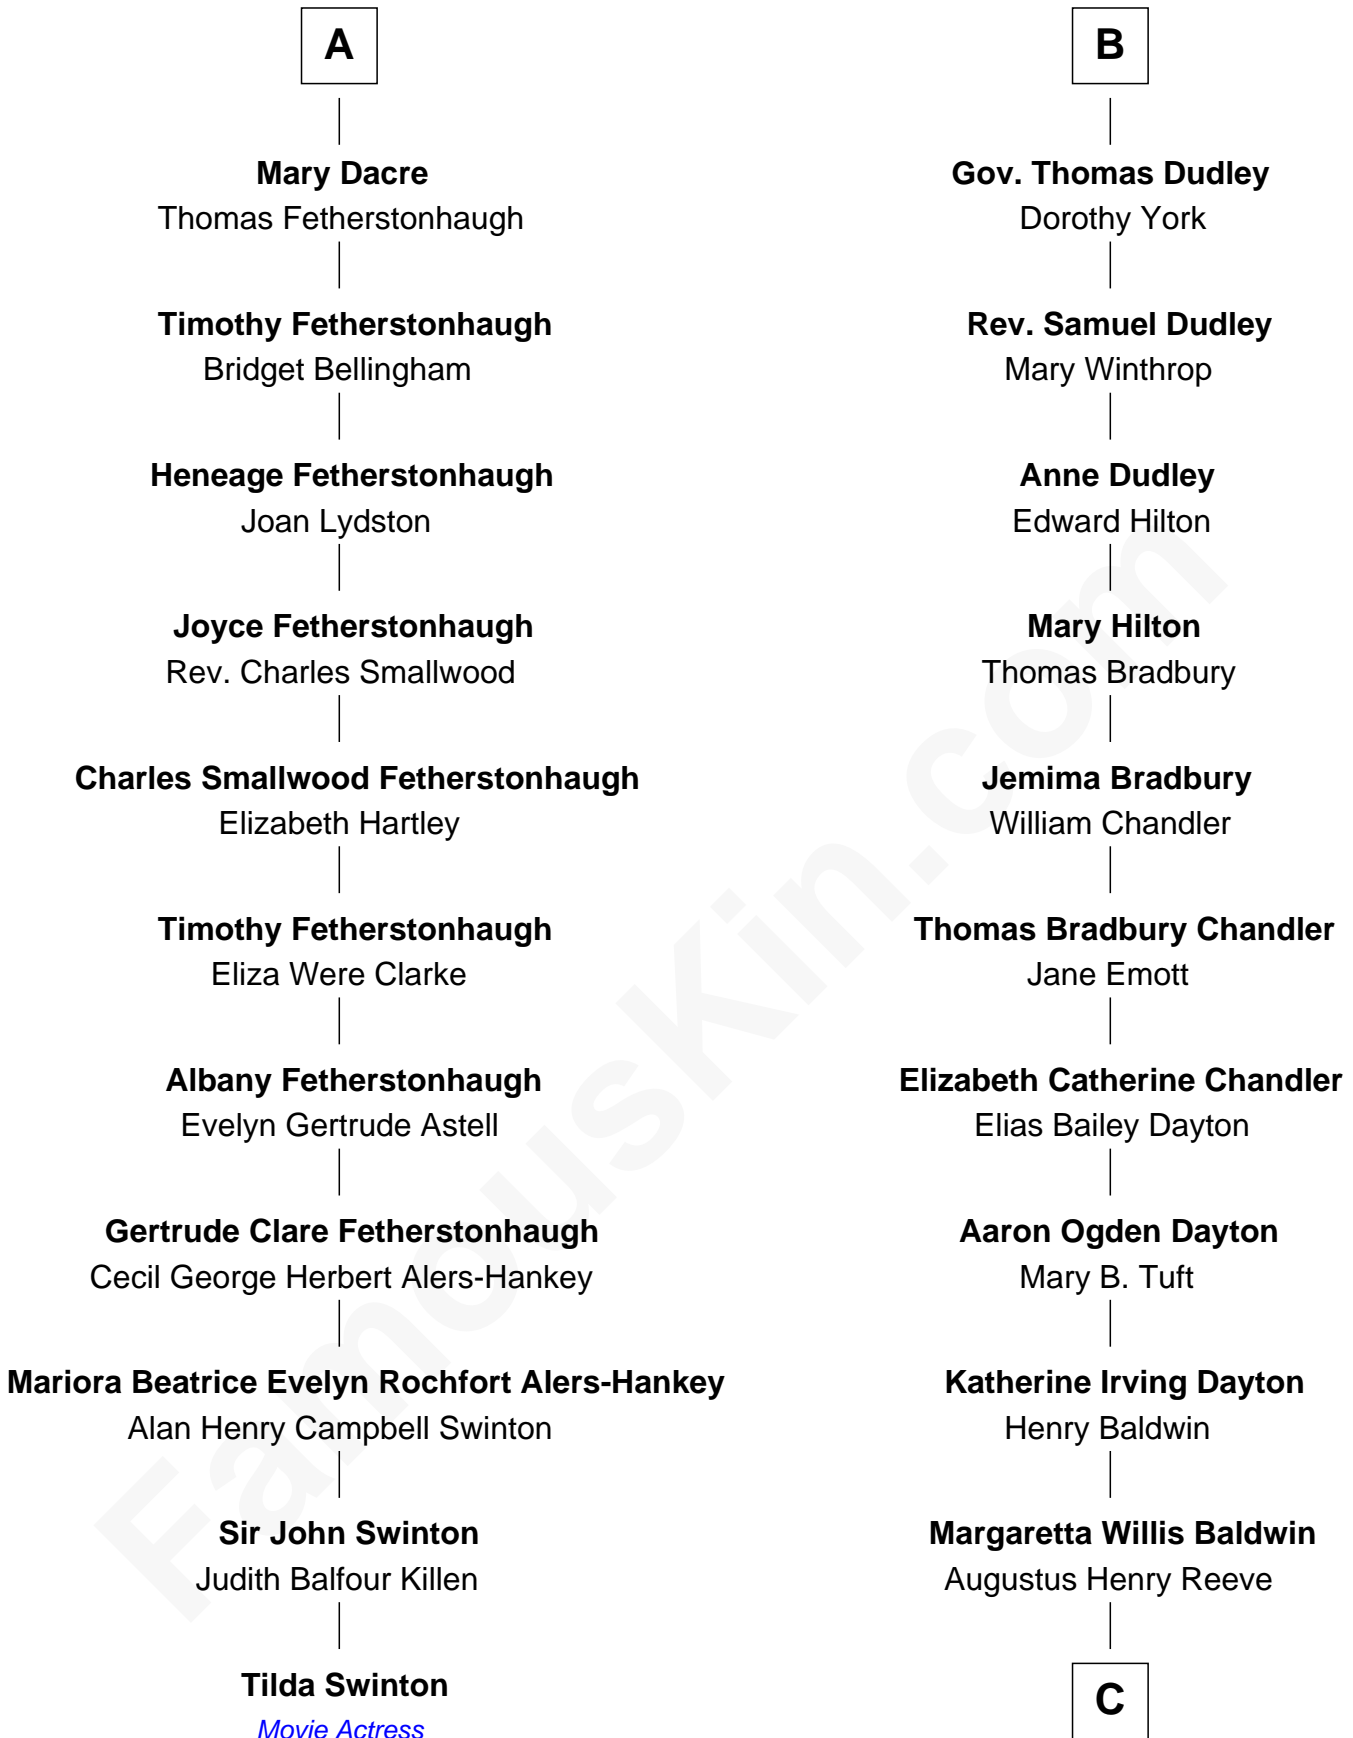

**FamousKin.com**  
**Relationship Chart of**  
**Tilda Swinton**  
*Movie Actress*

17th cousin 2 times removed of  
**Christopher Reeve**  
*Movie Actor*

C

Richard Henry Reeve

Anne Conrad D'Olier

Franklin D'Olier Reeve

Barbara Pitney Lamb

Christopher Reeve

*Movie Actor*

FamousKin.com