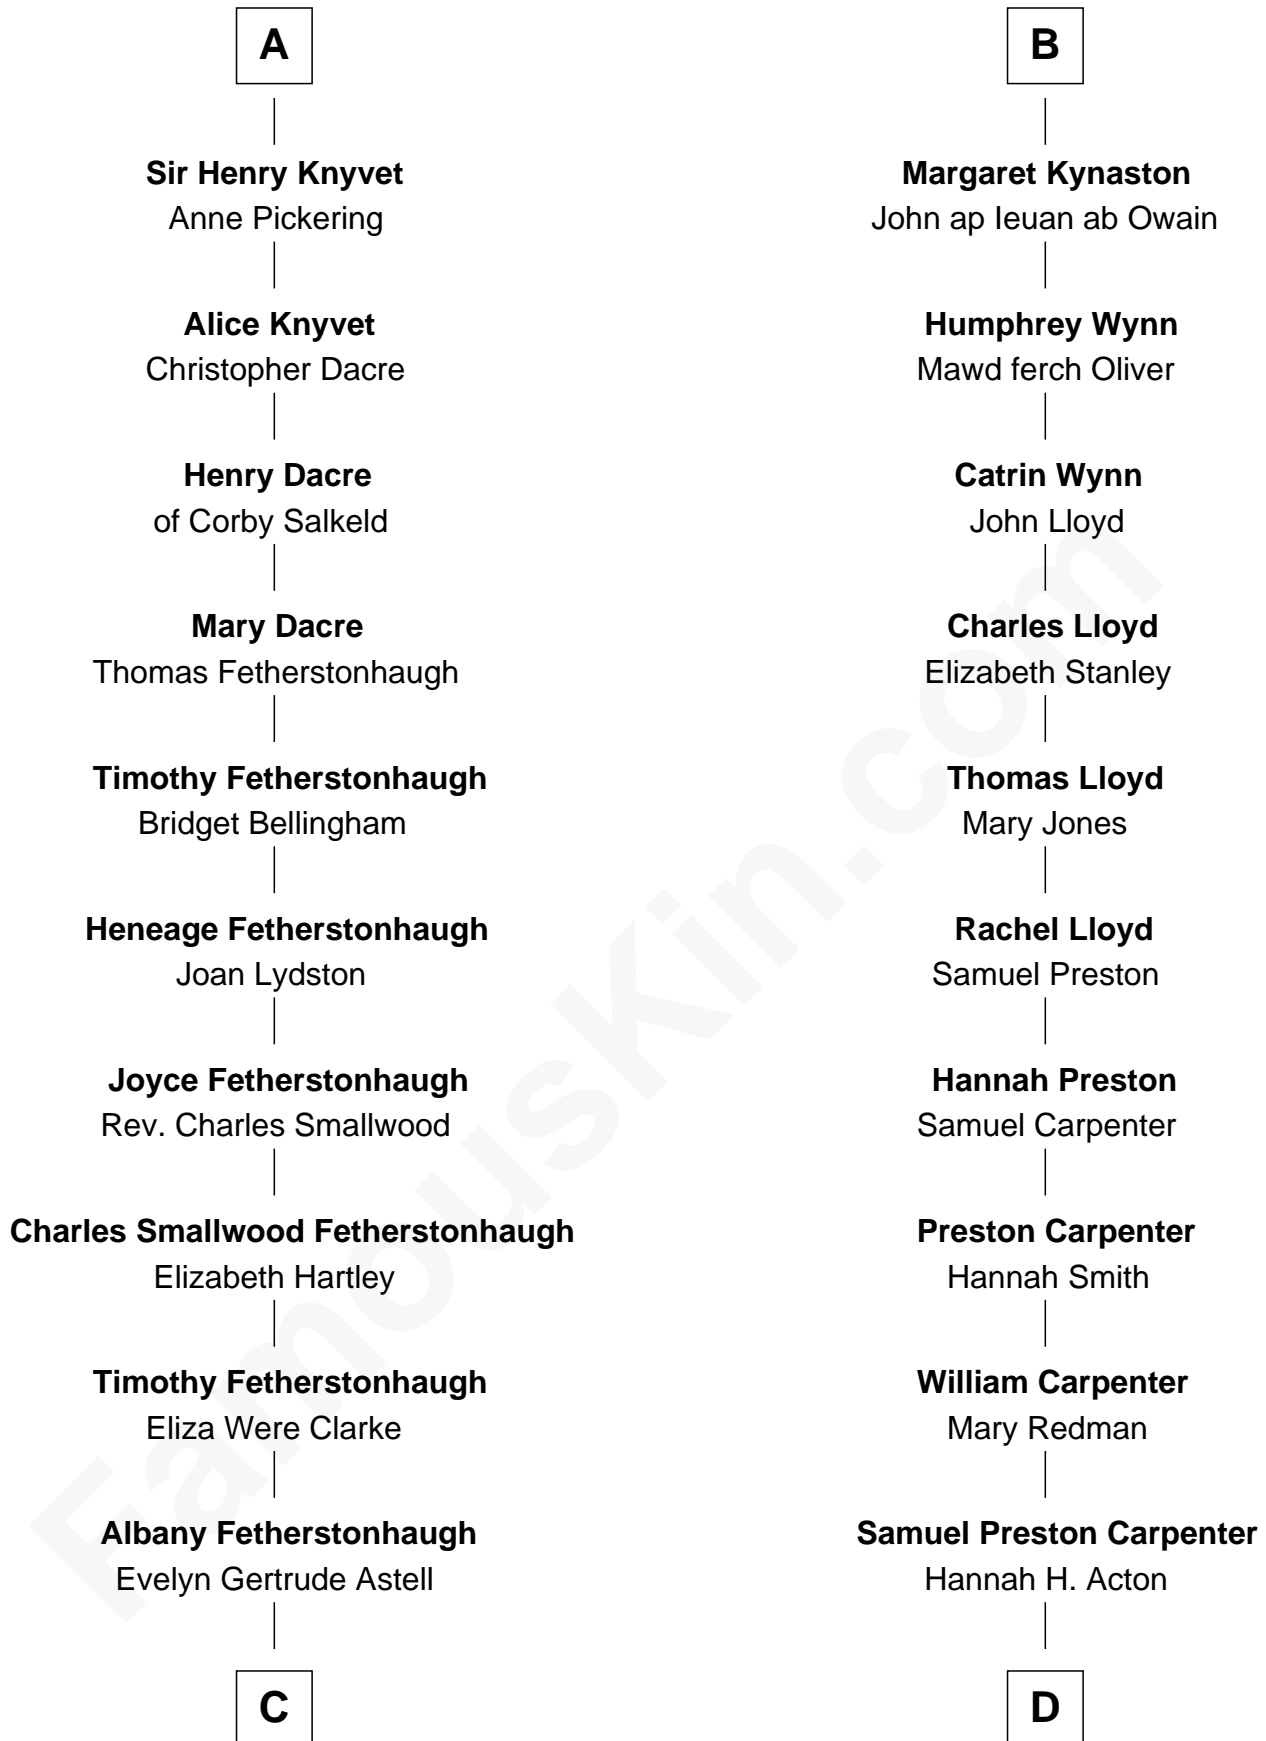

# FamousKin.com Relationship Chart of

**Tilda Swinton**

*Movie Actress*

20th cousin 1 time removed of

**Christopher Reeve**

*Movie Actor*

**Edmund Fitzalan**

Alice de Warenne

**C**

**Gertrude Clare Fetherstonhaugh**  
Cecil George Herbert Alers-Hankey

**Matoria Beatrice Evelyn Rochfort Alers-Hankey**  
Alan Henry Campbell Swinton

**Sir John Swinton**  
Judith Balfour Killen

**Tilda Swinton**  
*Movie Actress*