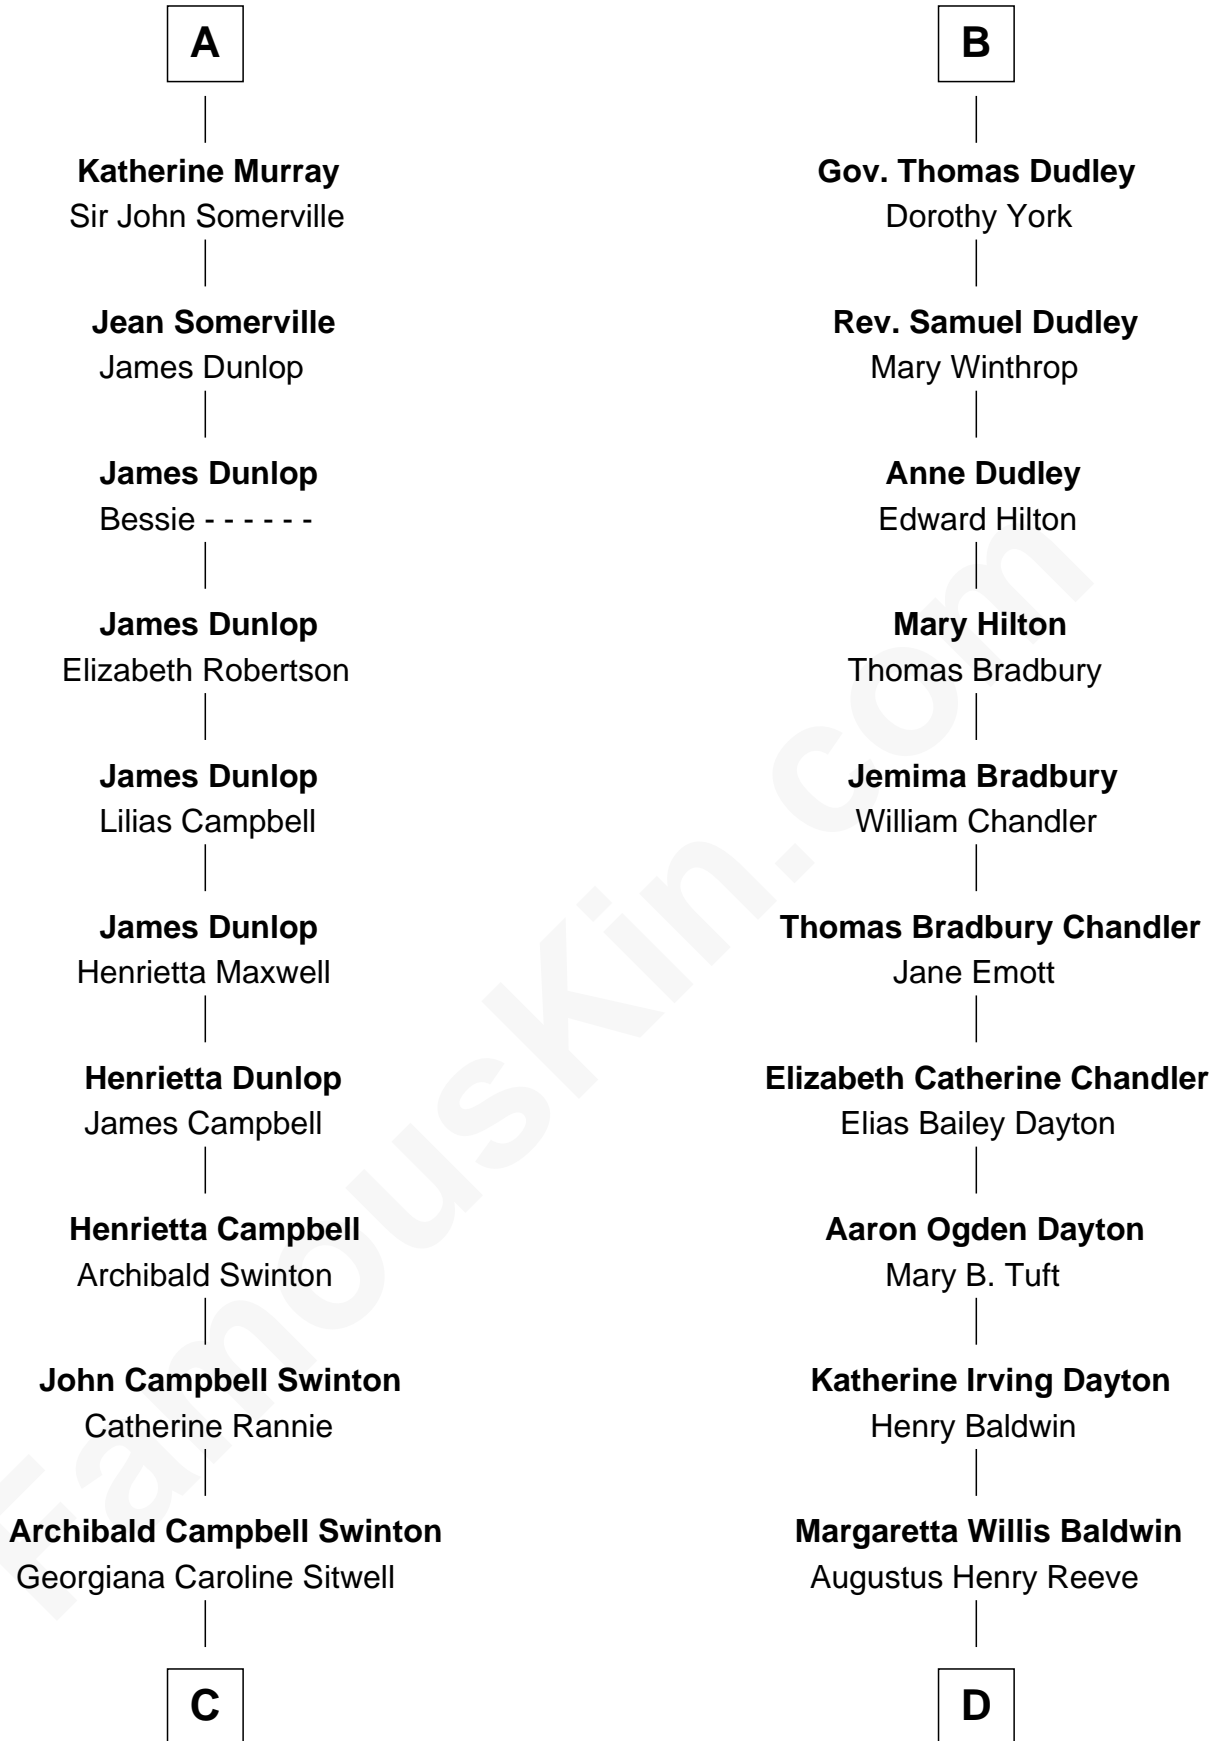

FamousKin.com
Relationship Chart of
Tilda Swinton
Movie Actress

19th cousin 1 time removed of
Christopher Reeve
Movie Actor

C

George Sitwell Campbell Swinton

Elizabeth Ebsworth

Alan Henry Campbell Swinton

Mariora Beatrice Evelyn Rochfort Alers-Hankey

Sir John Swinton

Judith Balfour Killen

Tilda Swinton

Movie Actress

D

Richard Henry Reeve

Anne Conrad D'Olier

Franklin D'Olier Reeve