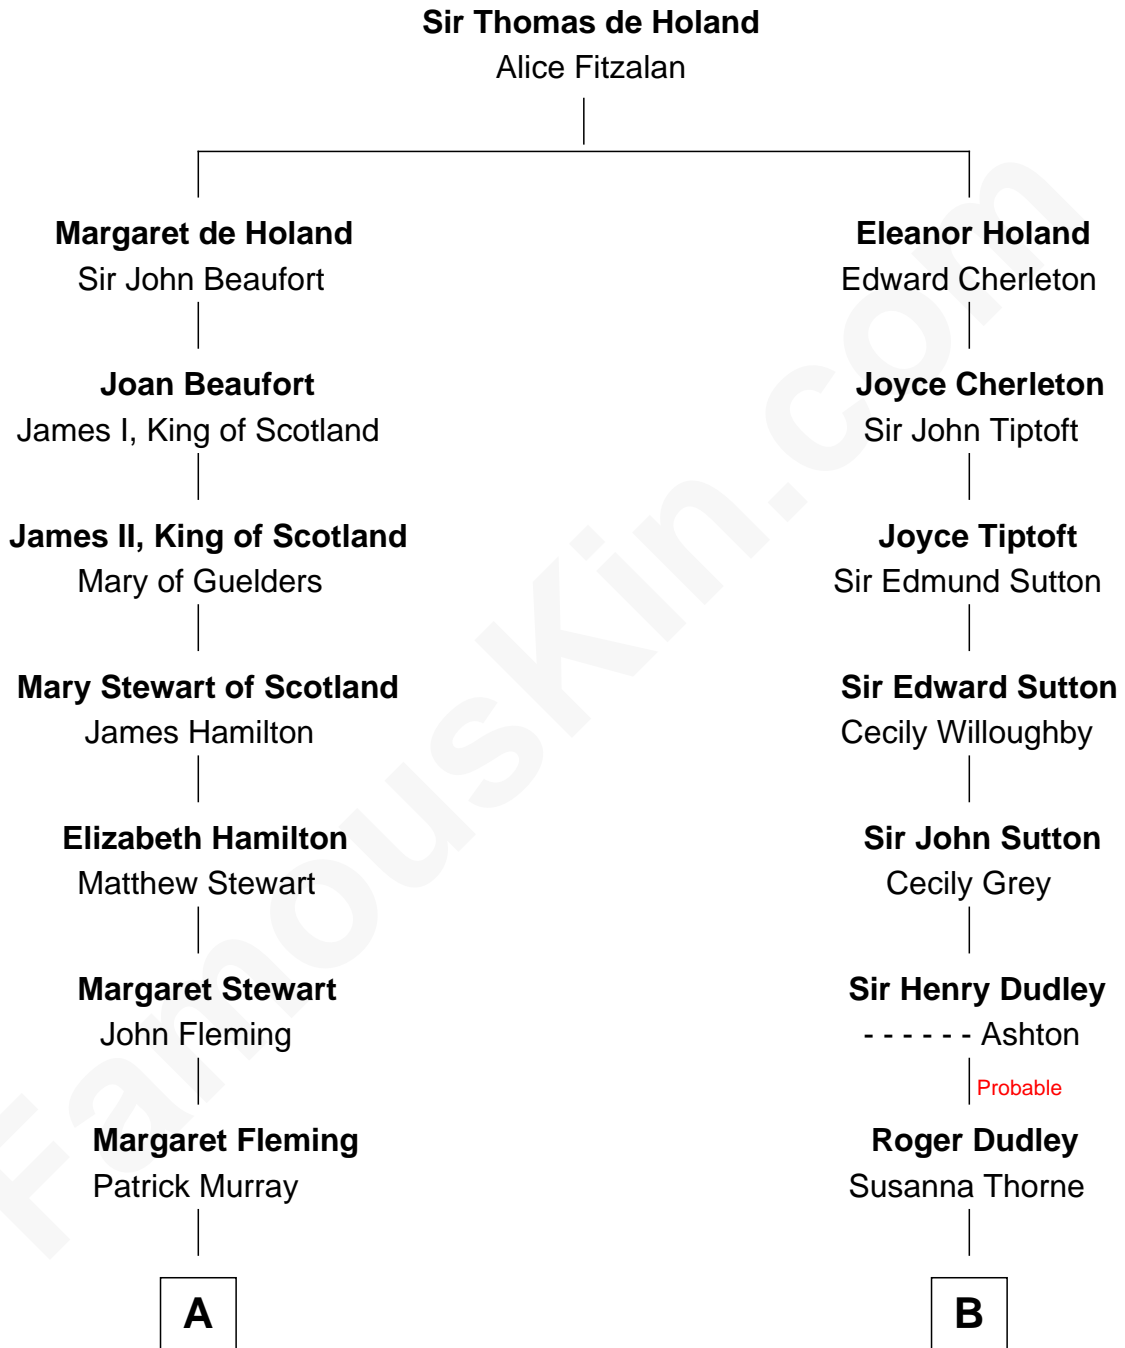

FamousKin.com
Relationship Chart of
Tilda Swinton
Movie Actress

19th cousin 1 time removed of
Christopher Reeve
Movie Actor

C

George Sitwell Campbell Swinton

Elizabeth Ebsworth

Alan Henry Campbell Swinton

Mariora Beatrice Evelyn Rochfort Alers-Hankey