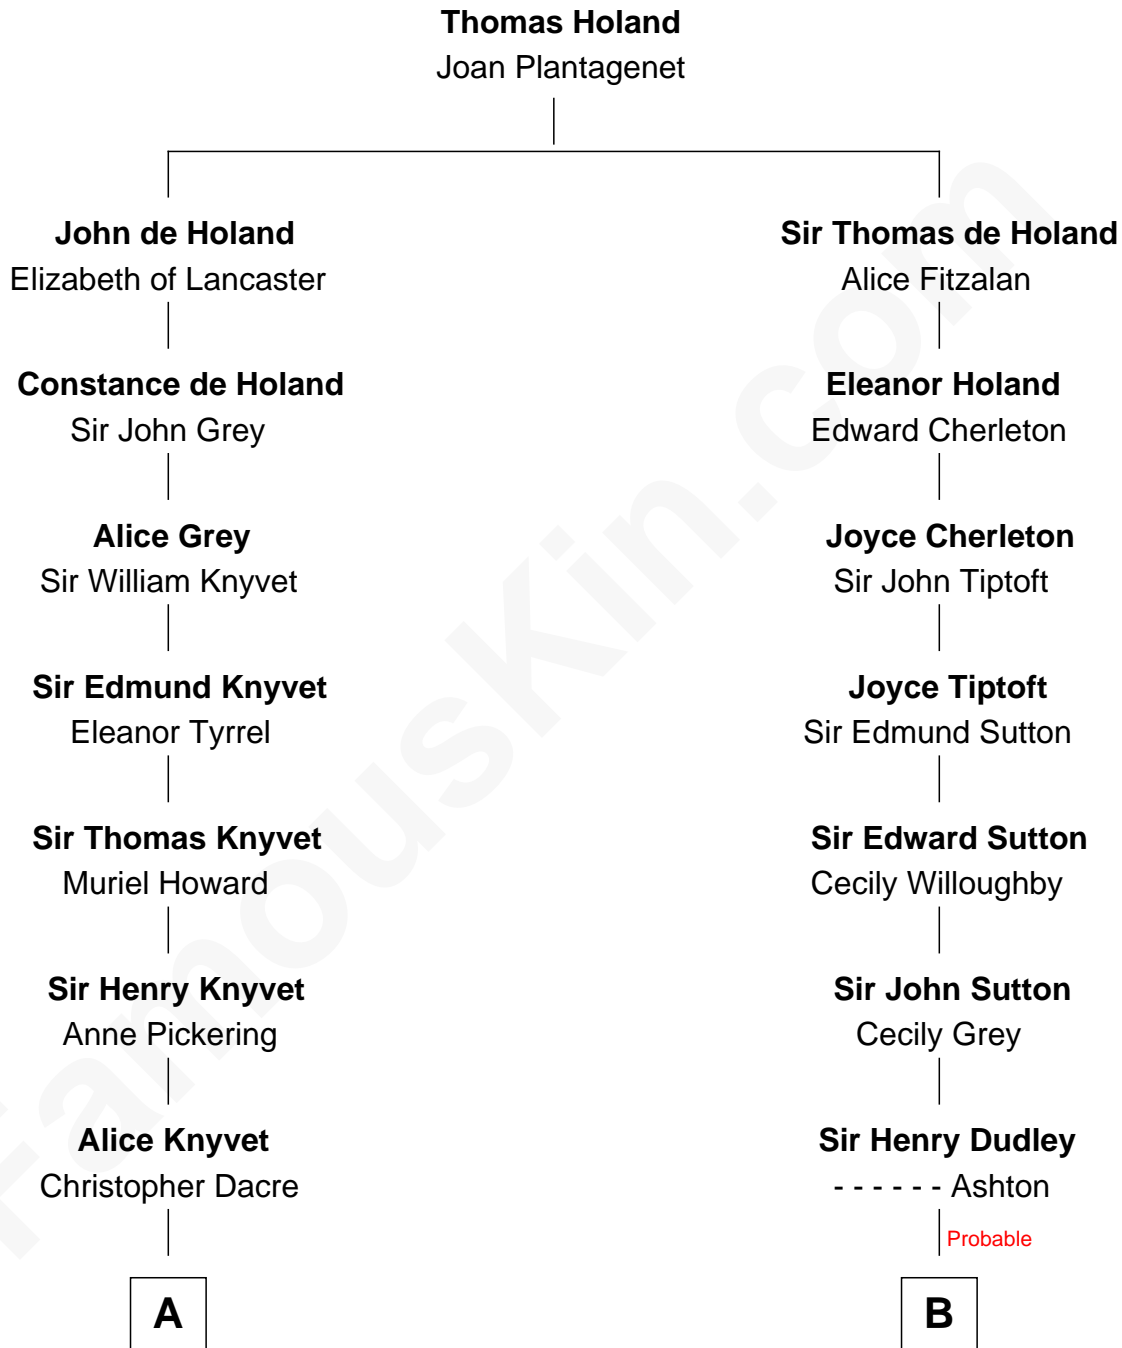

FamousKin.com
Relationship Chart of
Tilda Swinton
Movie Actress

18th cousin 2 times removed of
Christopher Reeve
Movie Actor

C

Sir John Swinton
Judith Balfour Killen

Tilda Swinton
Movie Actress

D

Margaretta Willis Baldwin
Augustus Henry Reeve