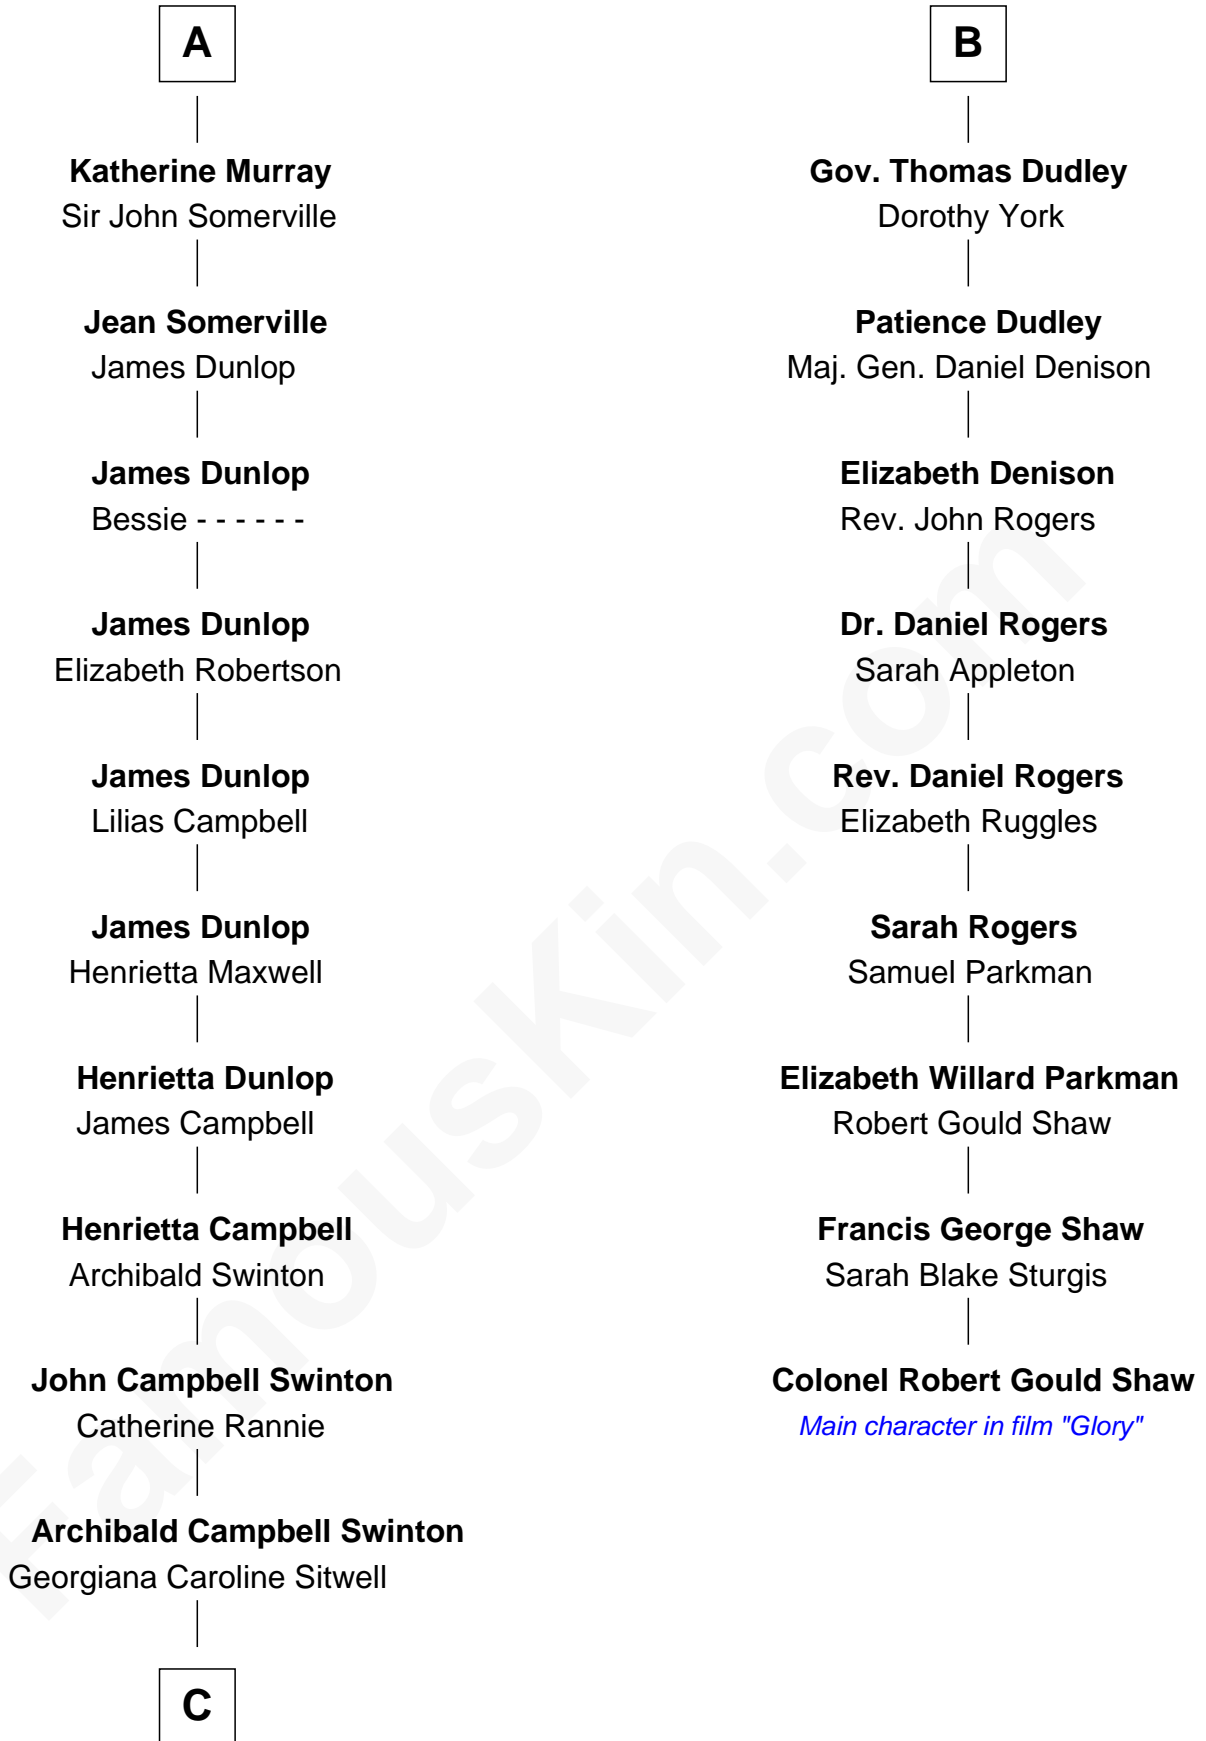

FamousKin.com
Relationship Chart of
Tilda Swinton
Movie Actress

15th cousin 5 times removed of
Colonel Robert Gould Shaw
U.S. Civil War leader of film "Glory" fame

C

George Sitwell Campbell Swinton

Elizabeth Ebsworth

Alan Henry Campbell Swinton

Mariora Beatrice Evelyn Rochfort Alers-Hankey

Sir John Swinton

Judith Balfour Killen

Tilda Swinton

Movie Actress

FamousKin.com