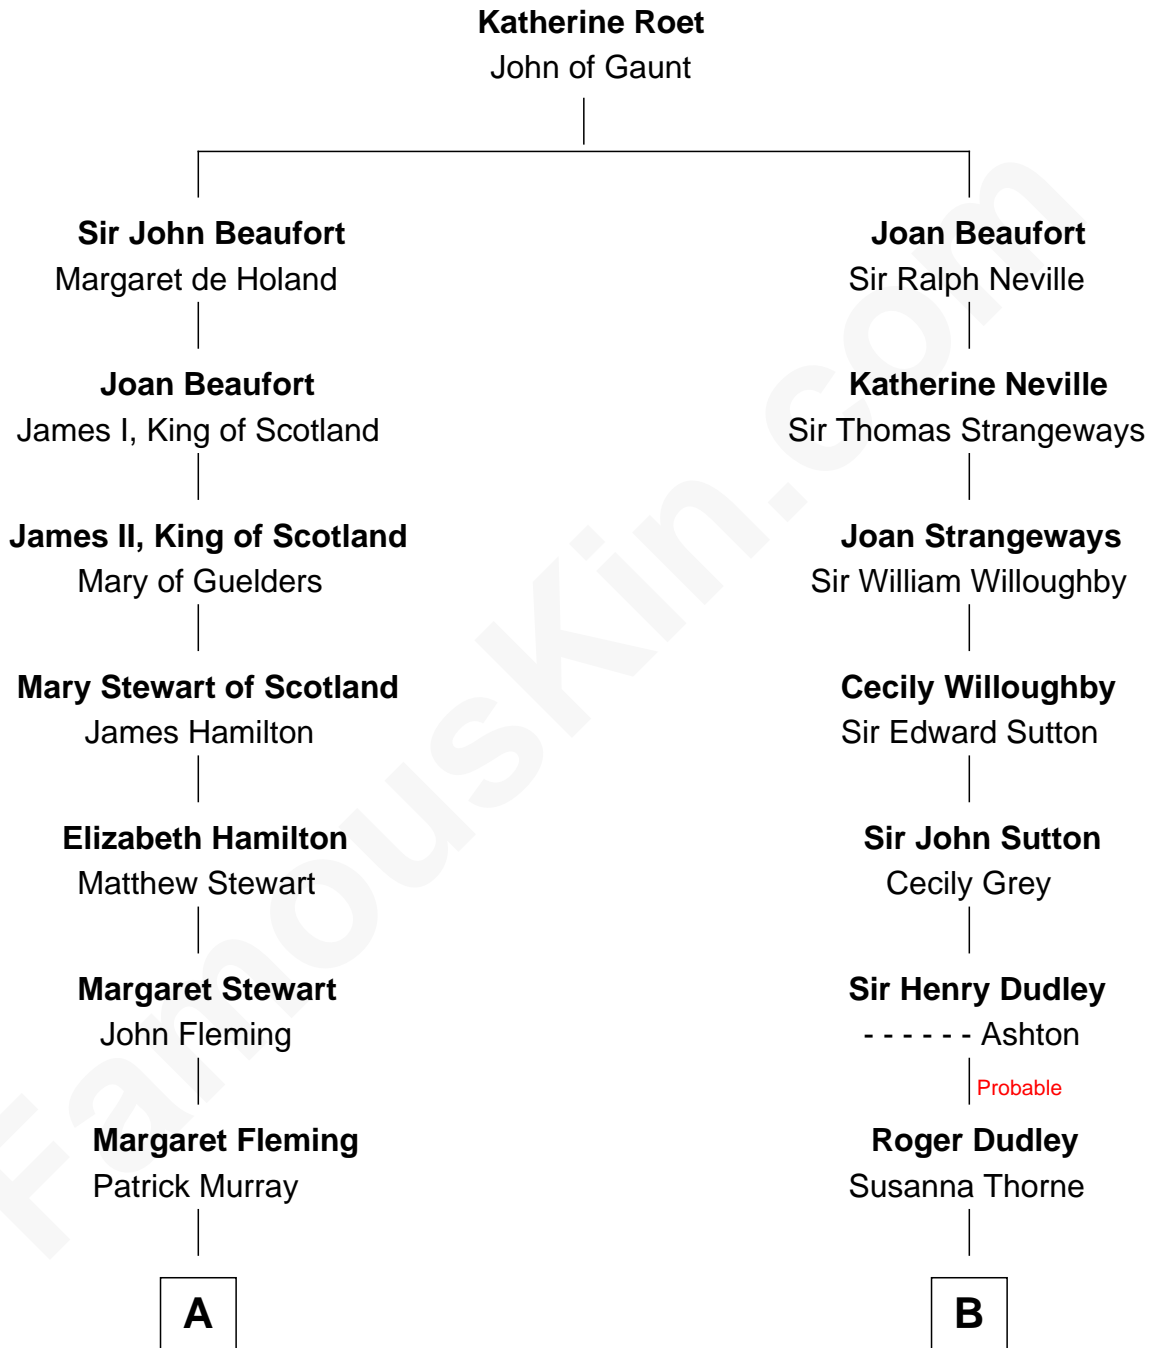

FamousKin.com
Relationship Chart of
Tilda Swinton
Movie Actress

15th cousin 5 times removed of
Colonel Robert Gould Shaw
U.S. Civil War leader of film "Glory" fame

C

George Sitwell Campbell Swinton

Elizabeth Ebsworth

Alan Henry Campbell Swinton

Mariora Beatrice Evelyn Rochfort Alers-Hankey

Sir John Swinton

Judith Balfour Killen

Tilda Swinton

Movie Actress

FamousKin.com