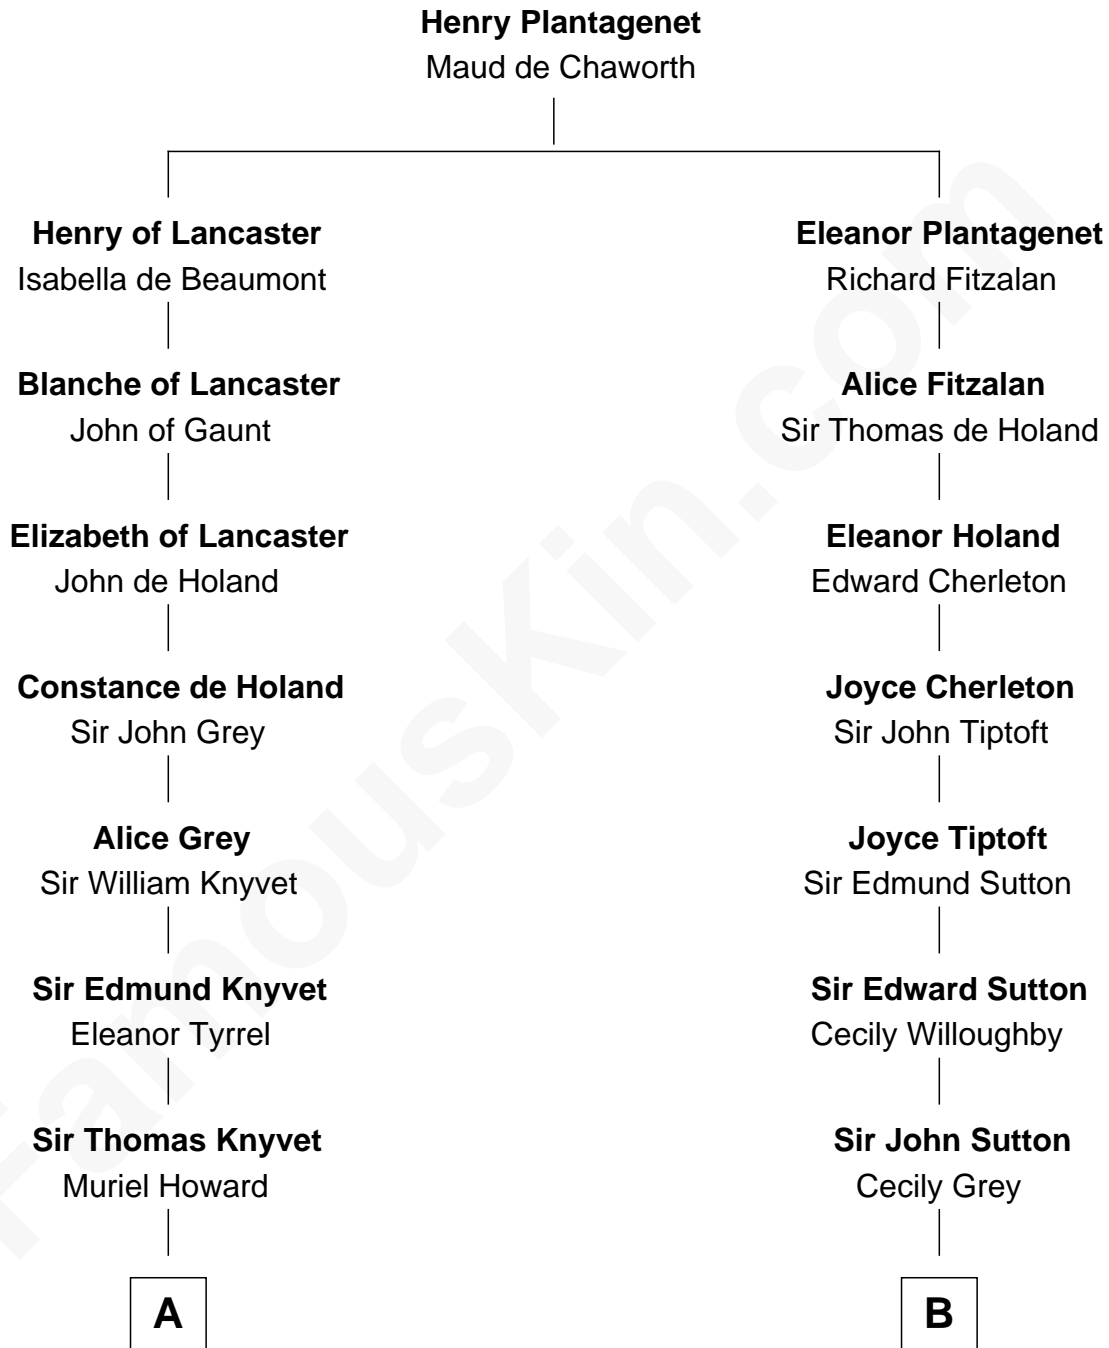

FamousKin.com

Relationship Chart of

Tilda Swinton

Movie Actress

17th cousin 3 times removed of

Colonel Robert Gould Shaw

U.S. Civil War leader of film "Glory" fame

C

Gertrude Clare Fetherstonhaugh
Cecil George Herbert Alers-Hankey

Matoria Beatrice Evelyn Rochfort Alers-Hankey
Alan Henry Campbell Swinton

Sir John Swinton
Judith Balfour Killen

Tilda Swinton
Movie Actress