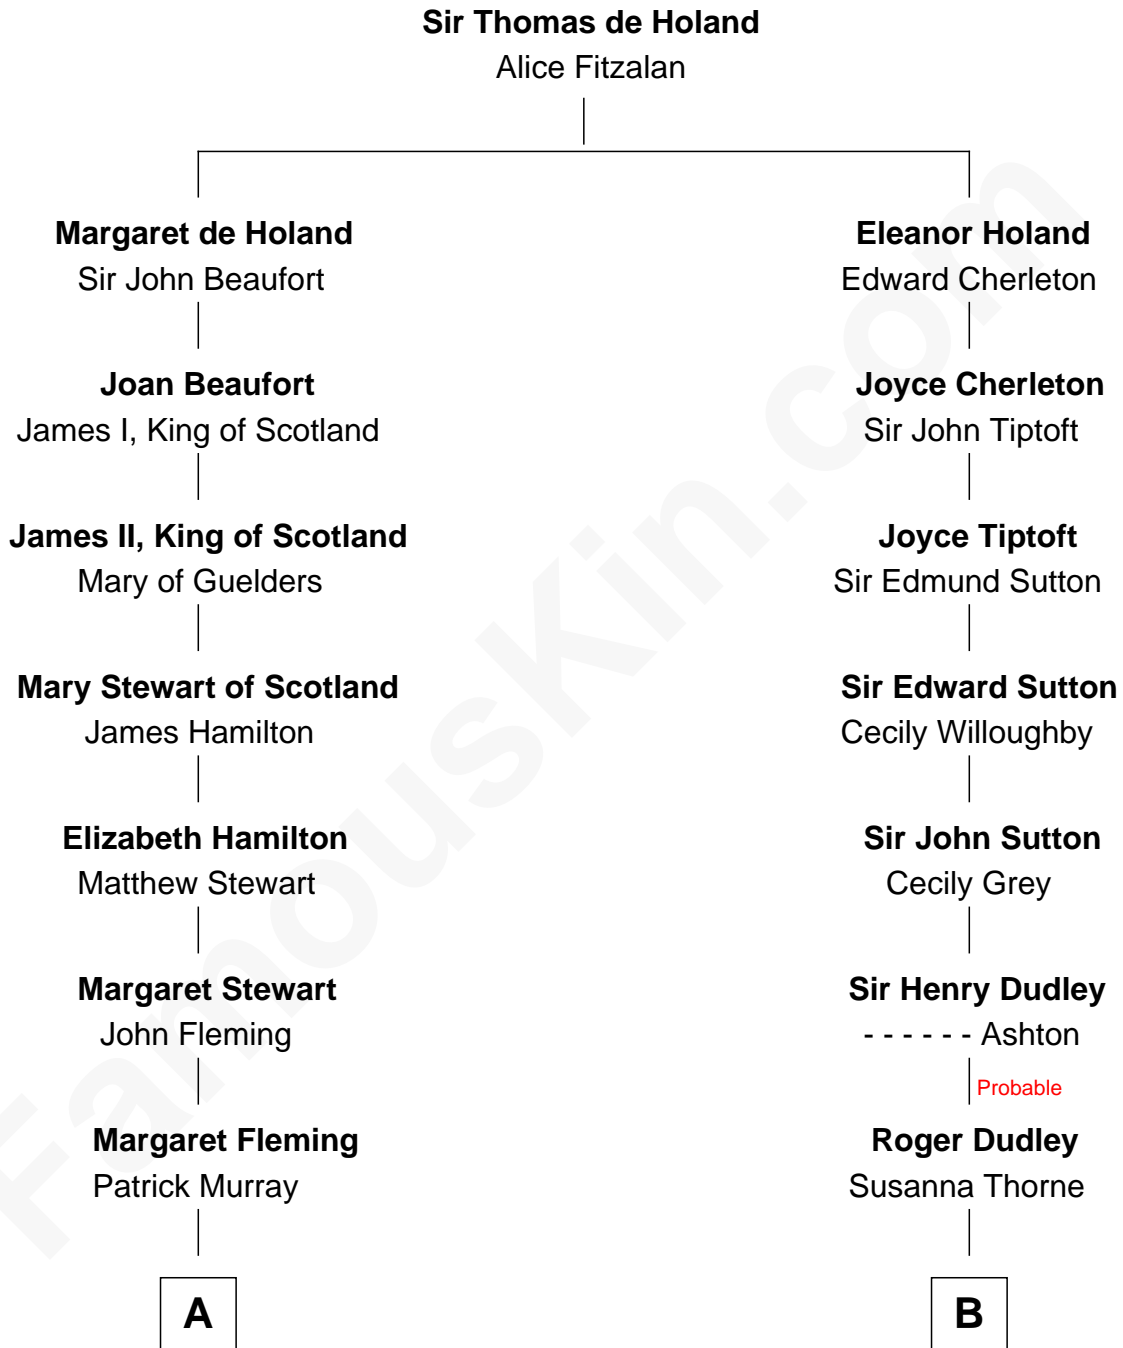

FamousKin.com
Relationship Chart of
Tilda Swinton
Movie Actress

15th cousin 5 times removed of
Colonel Robert Gould Shaw
U.S. Civil War leader of film "Glory" fame

C

George Sitwell Campbell Swinton

Elizabeth Ebsworth

Alan Henry Campbell Swinton

Mariora Beatrice Evelyn Rochfort Alers-Hankey

Sir John Swinton

Judith Balfour Killen

Tilda Swinton

Movie Actress

FamousKin.com