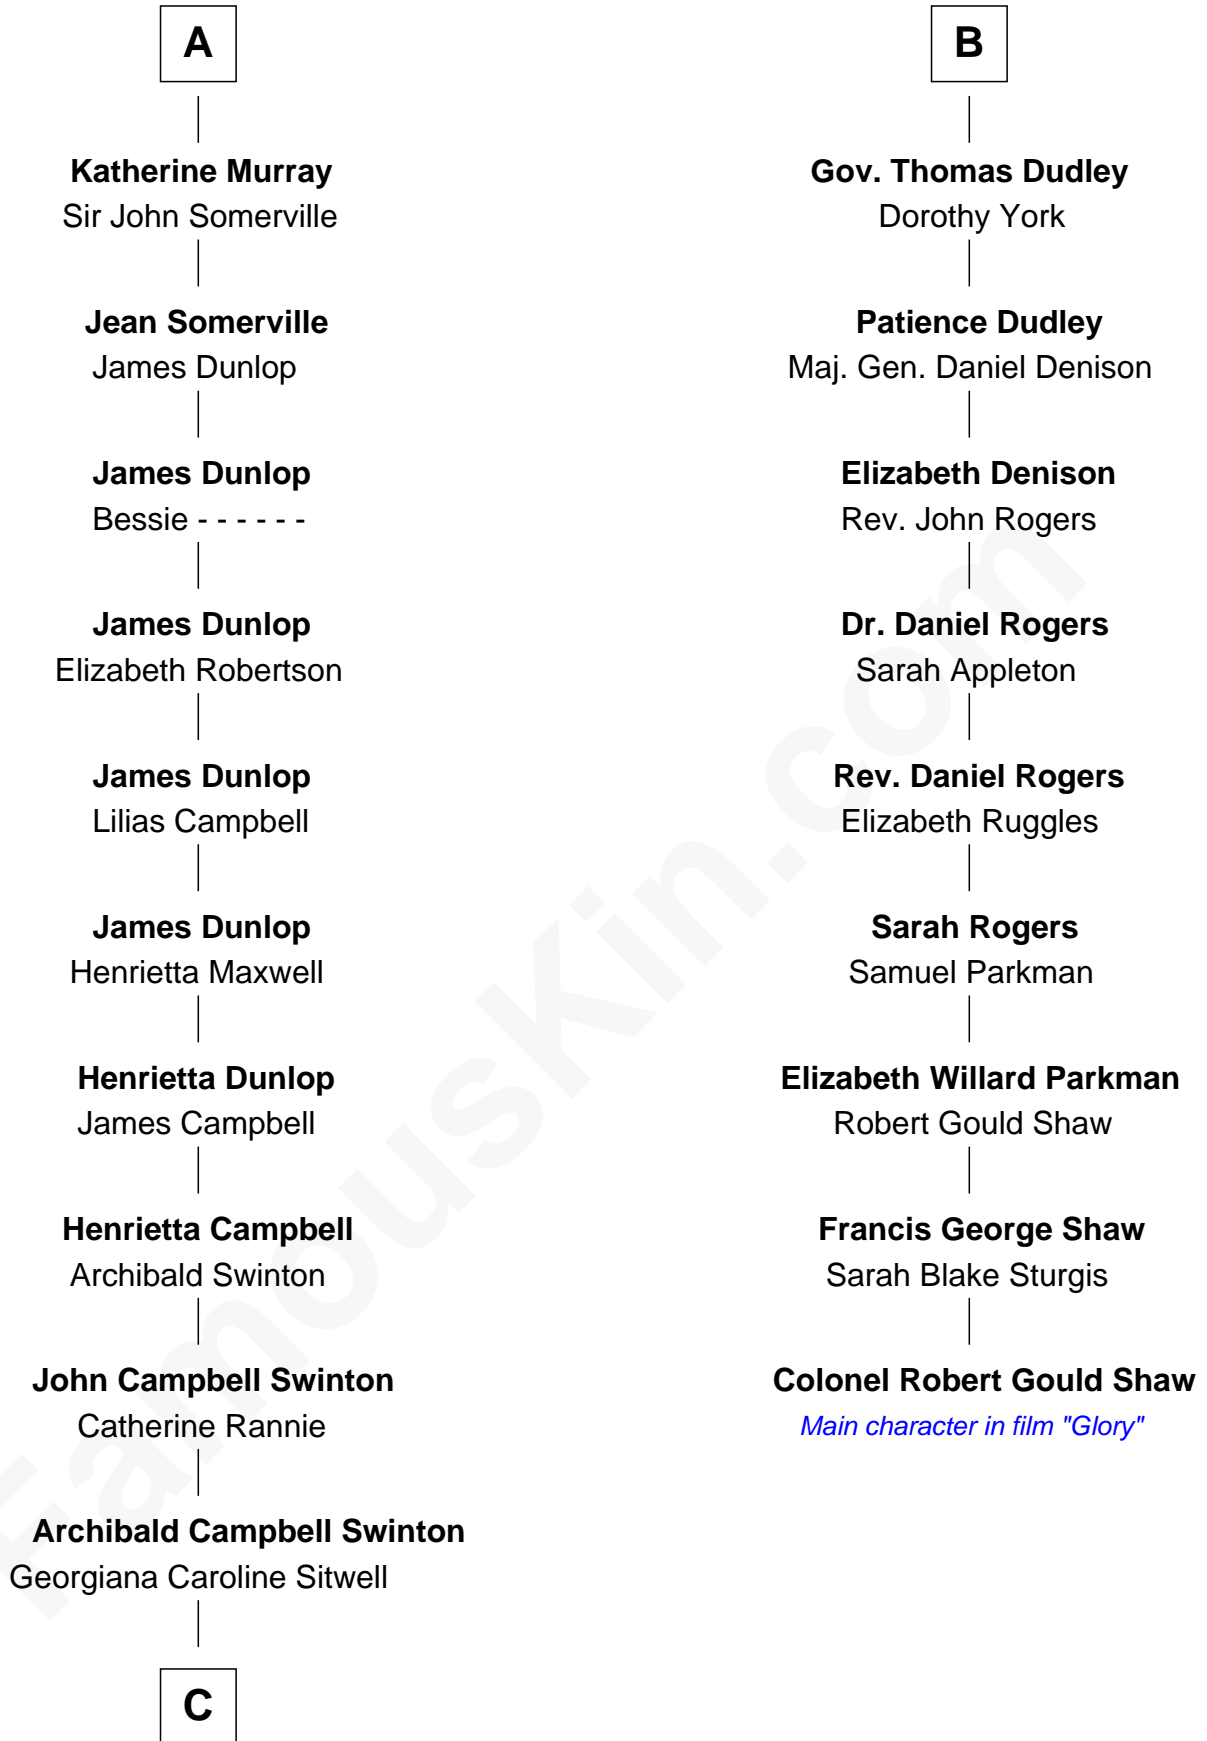

FamousKin.com
Relationship Chart of
Tilda Swinton
Movie Actress

15th cousin 5 times removed of
Colonel Robert Gould Shaw
U.S. Civil War leader of film "Glory" fame

C

George Sitwell Campbell Swinton

Elizabeth Ebsworth

Alan Henry Campbell Swinton

Mariora Beatrice Evelyn Rochfort Alers-Hankey

Sir John Swinton

Judith Balfour Killen

Tilda Swinton

Movie Actress

FamousKin.com