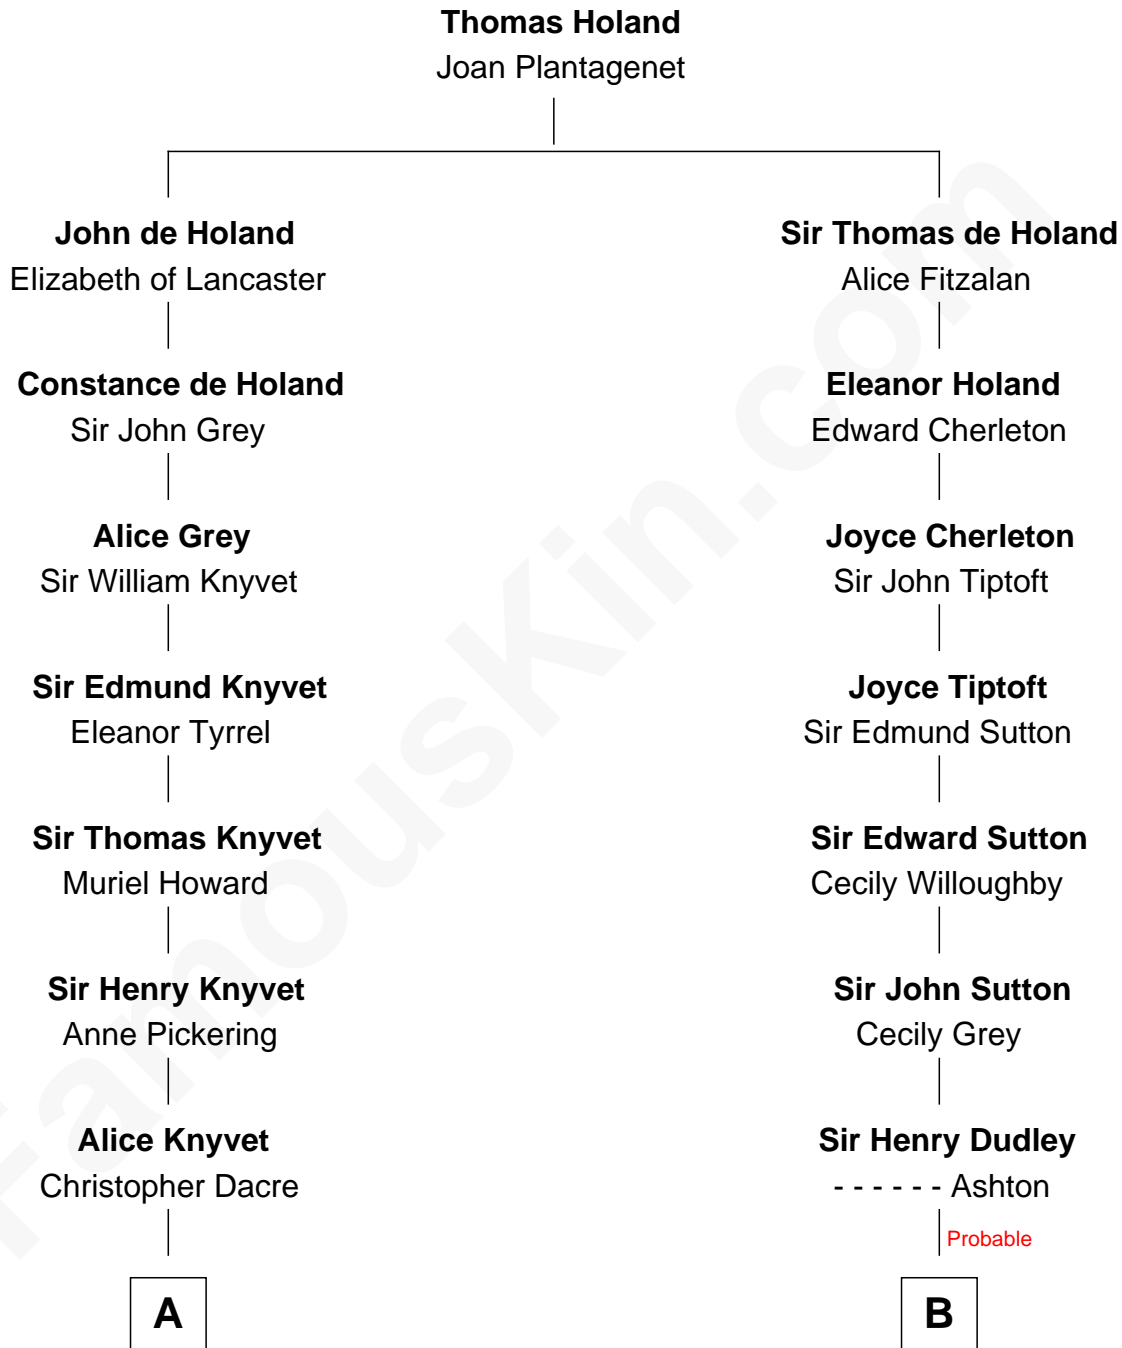

FamousKin.com
Relationship Chart of
Tilda Swinton
Movie Actress

16th cousin 2 times removed of
Colonel Robert Gould Shaw
U.S. Civil War leader of film "Glory" fame

A

Henry Dacre
of Corby Salkeld

Mary Dacre
Thomas Fetherstonhaugh