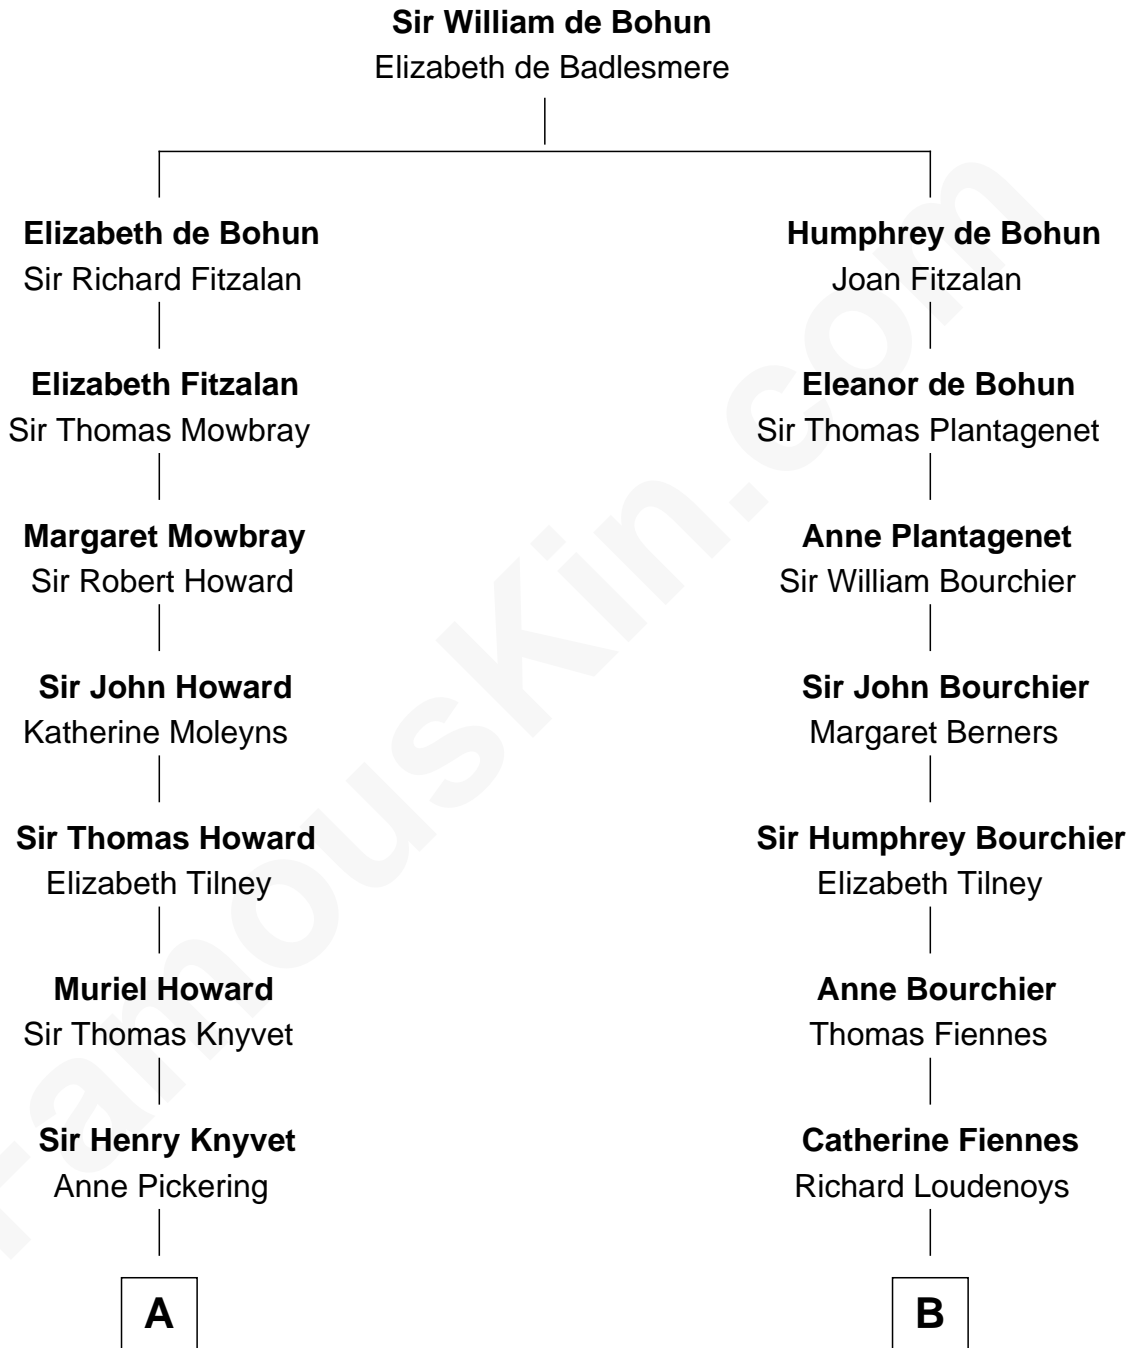

FamousKin.com
Relationship Chart of
Tilda Swinton
Movie Actress

19th cousin 2 times removed of
Anne Baxter
Movie Actress

C

Mariora Beatrice Evelyn Rochfort Alers-Hankey

Alan Henry Campbell Swinton

Sir John Swinton

Judith Balfour Killen

Tilda Swinton

Movie Actress

D

Rev. David Wright

Abigail Goddard

William Carey Wright

Anna Lloyd Jones