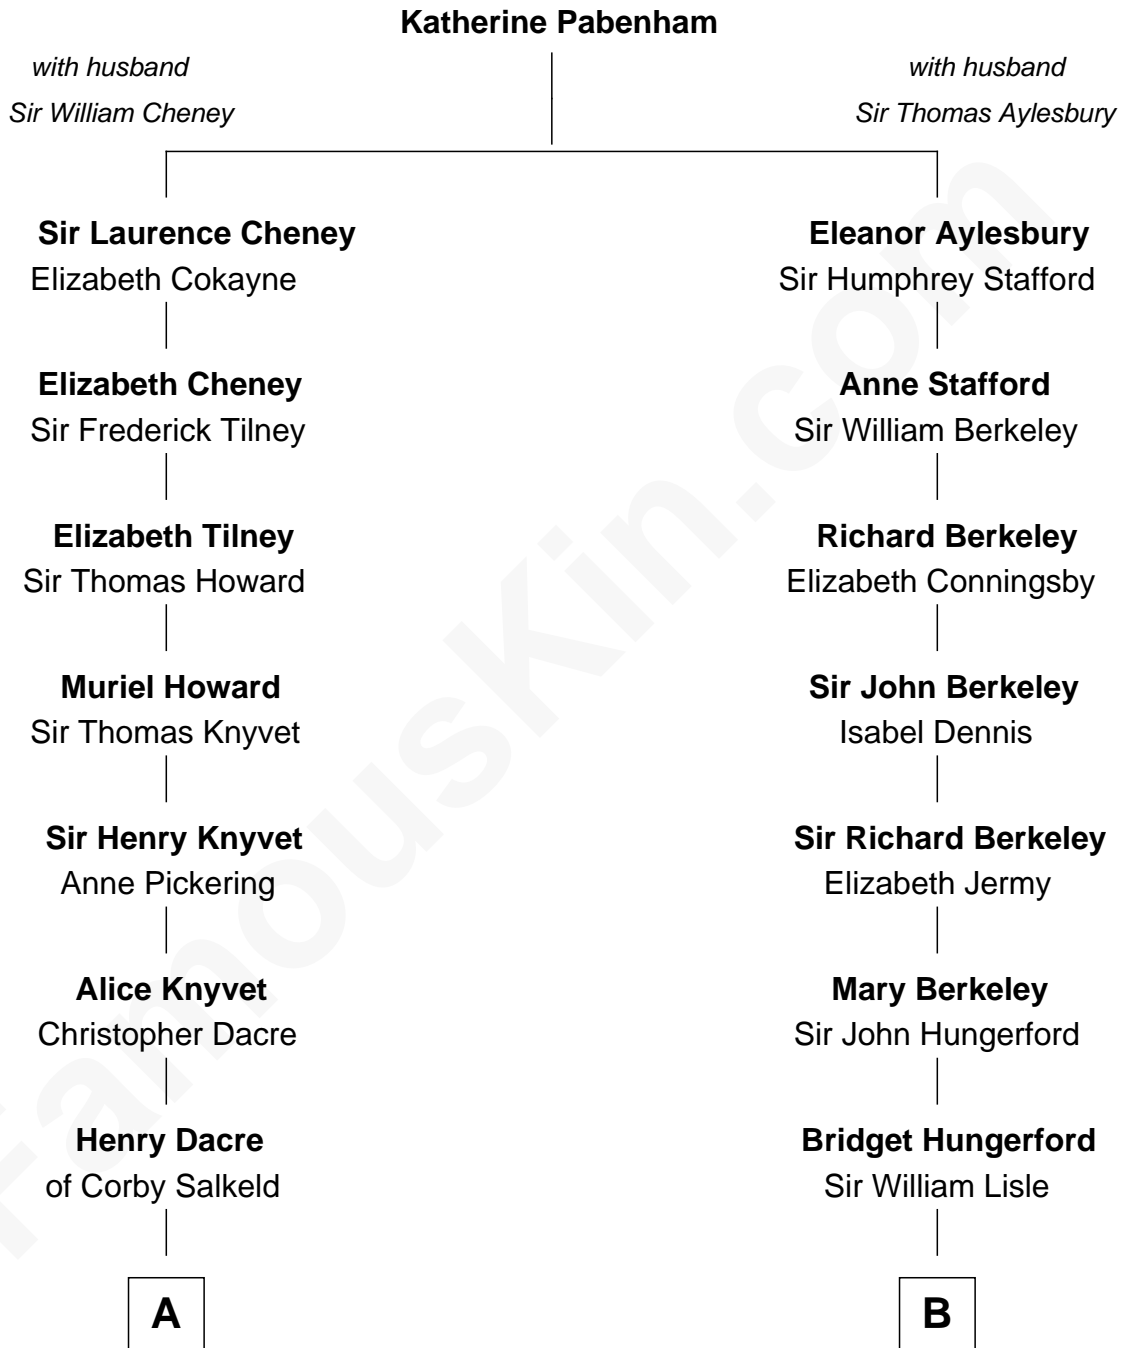

FamousKin.com
Relationship Chart of
Tilda Swinton
Movie Actress

17th cousin 1 time removed of

George H. W. Bush
41st U.S. President

C

Prescott Sheldon Bush

Dorothy Wear Walker

George H. W. Bush

41st U.S. President

FamousKin.com