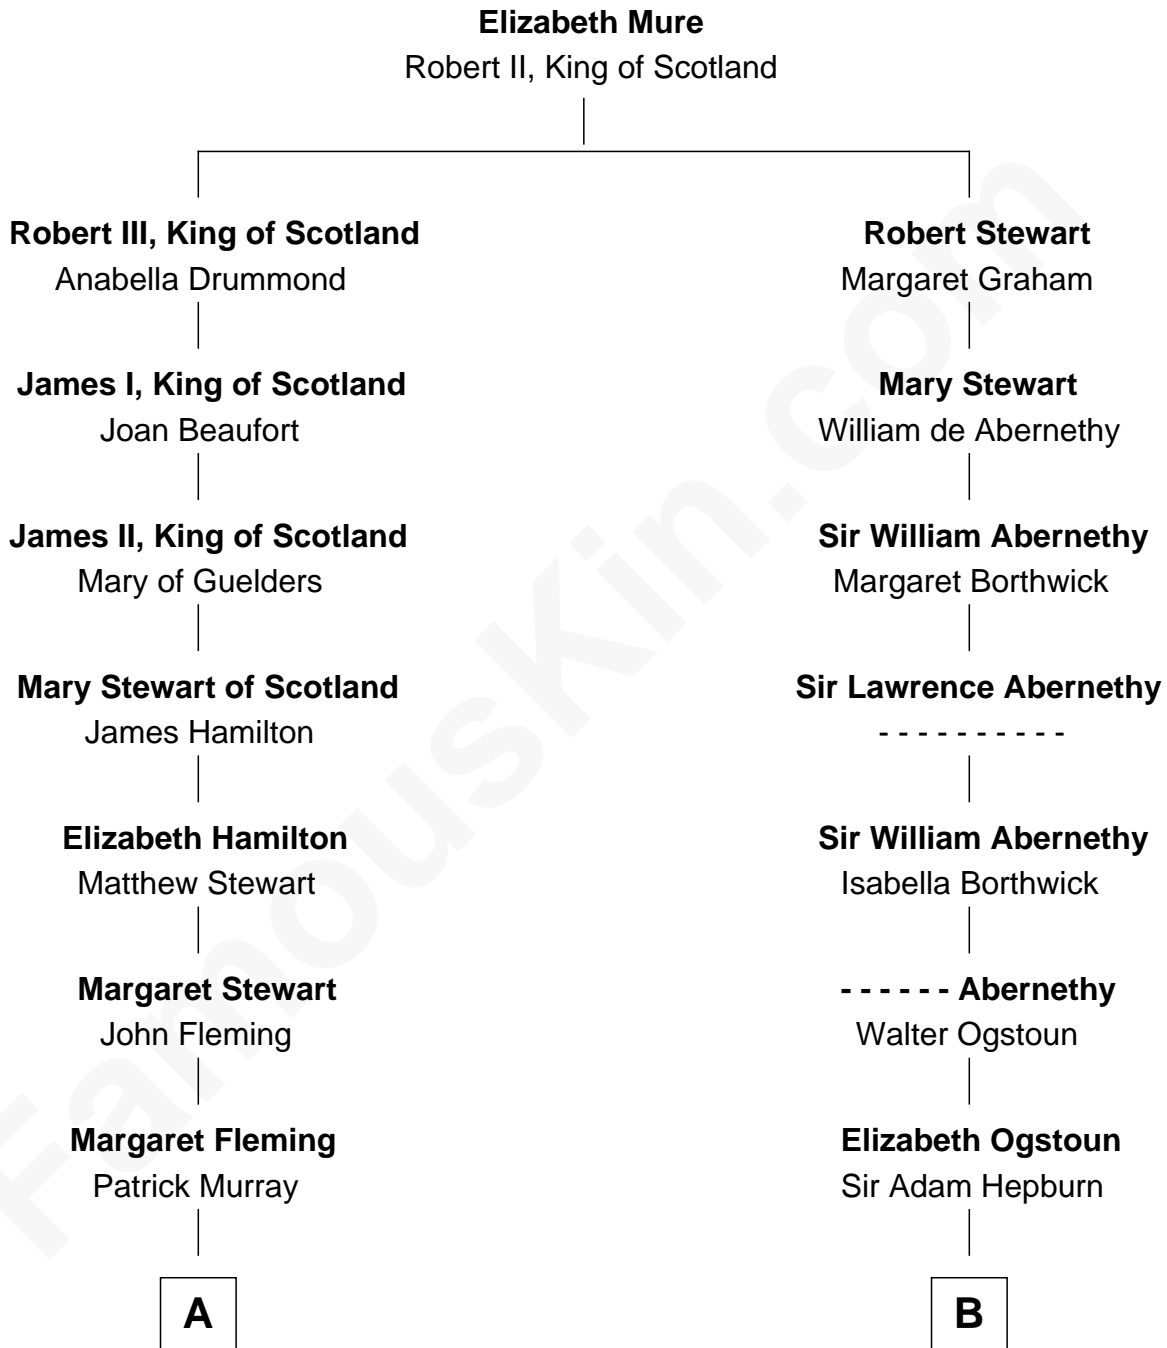

FamousKin.com
Relationship Chart of
Tilda Swinton
Movie Actress

20th cousin 1 time removed of
George H. W. Bush
41st U.S. President

C

George Sitwell Campbell Swinton

Elizabeth Ebsworth

Alan Henry Campbell Swinton

Mariora Beatrice Evelyn Rochfort Alers-Hankey

Sir John Swinton

Judith Balfour Killen

Tilda Swinton

Movie Actress

D

Cortland Philip Livingston Butler

Elizabeth Slade Pierce

Mary Elizabeth Butler

Robert Emmet Sheldon

Flora Sheldon

Samuel Prescott Bush

Prescott Sheldon Bush

Dorothy Wear Walker

George H. W. Bush

41st U.S. President