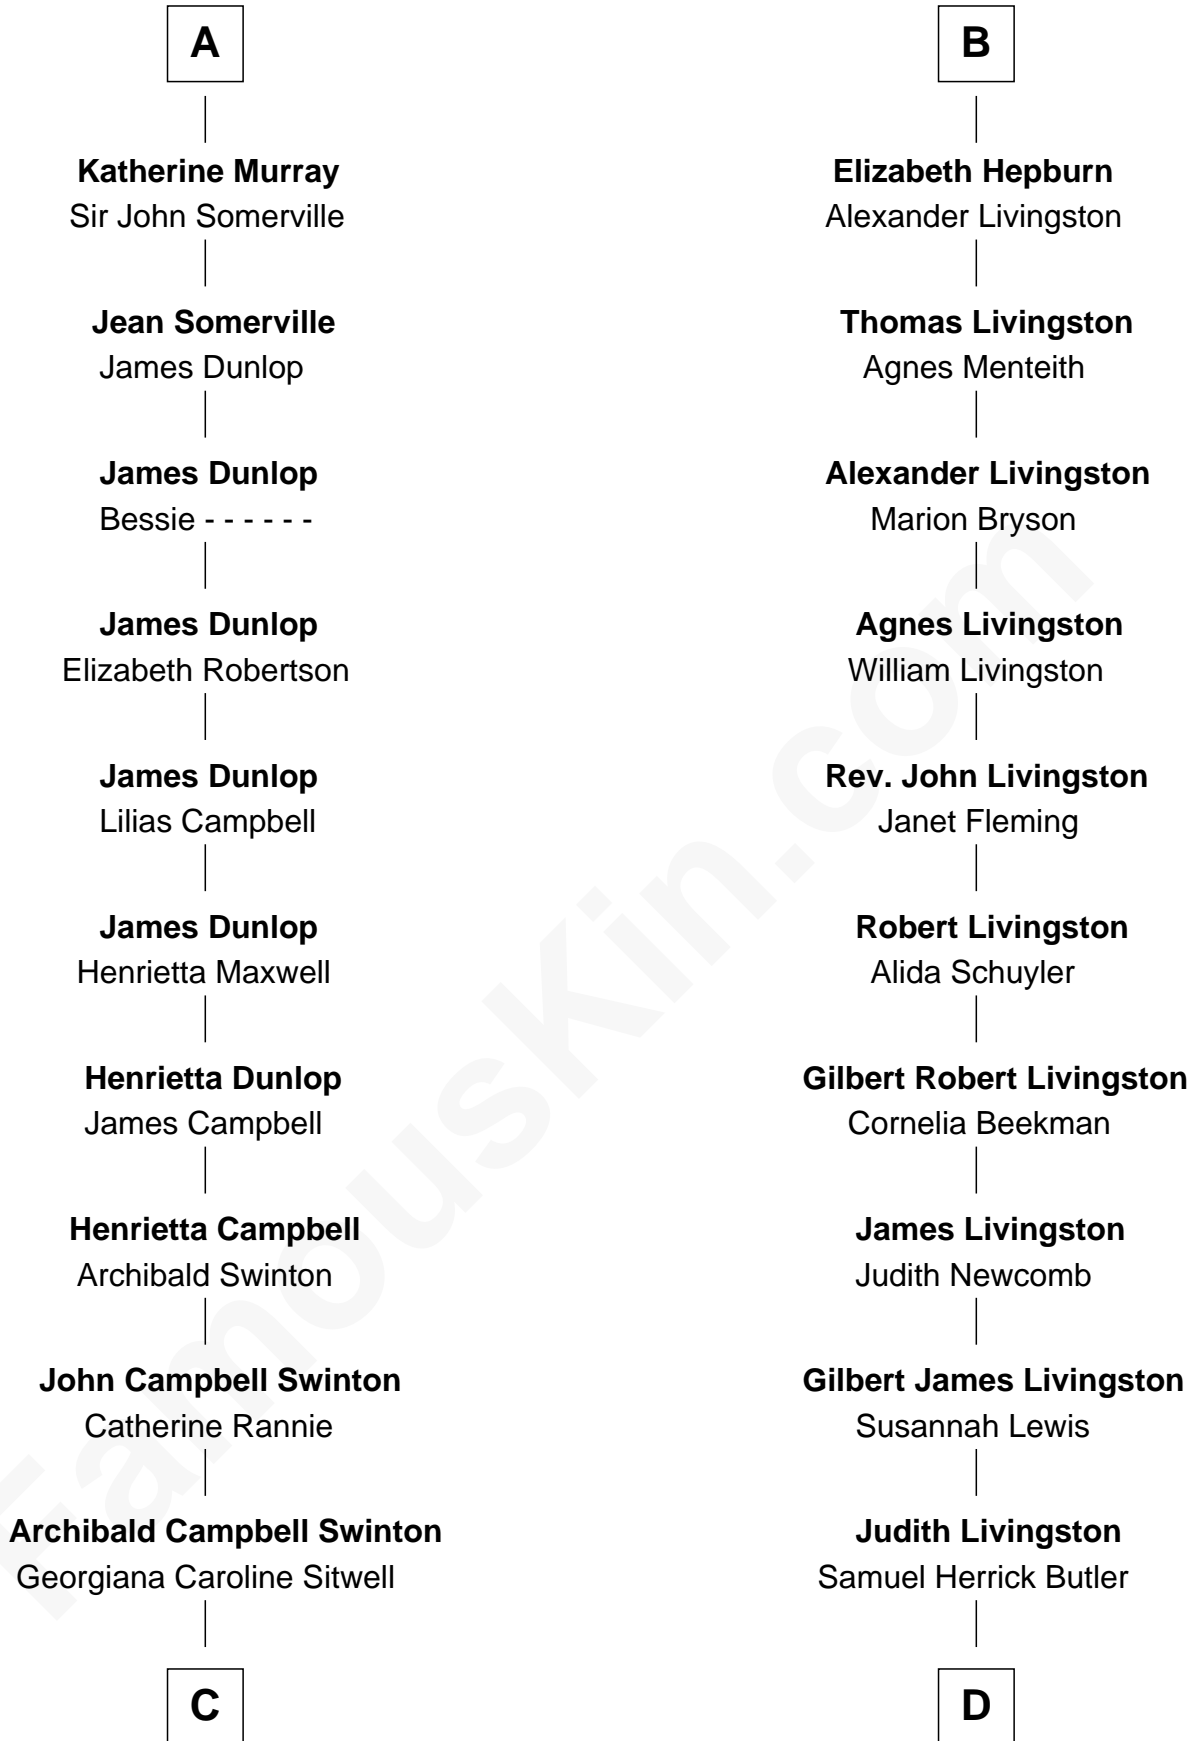

FamousKin.com
Relationship Chart of
Tilda Swinton
Movie Actress

20th cousin 1 time removed of
George H. W. Bush
41st U.S. President

C

George Sitwell Campbell Swinton

Elizabeth Ebsworth

Alan Henry Campbell Swinton

Mariora Beatrice Evelyn Rochfort Alers-Hankey

Sir John Swinton

Judith Balfour Killen

Tilda Swinton

Movie Actress

D

Cortland Philip Livingston Butler

Elizabeth Slade Pierce

Mary Elizabeth Butler

Robert Emmet Sheldon

Flora Sheldon

Samuel Prescott Bush

Prescott Sheldon Bush

Dorothy Wear Walker

George H. W. Bush

41st U.S. President