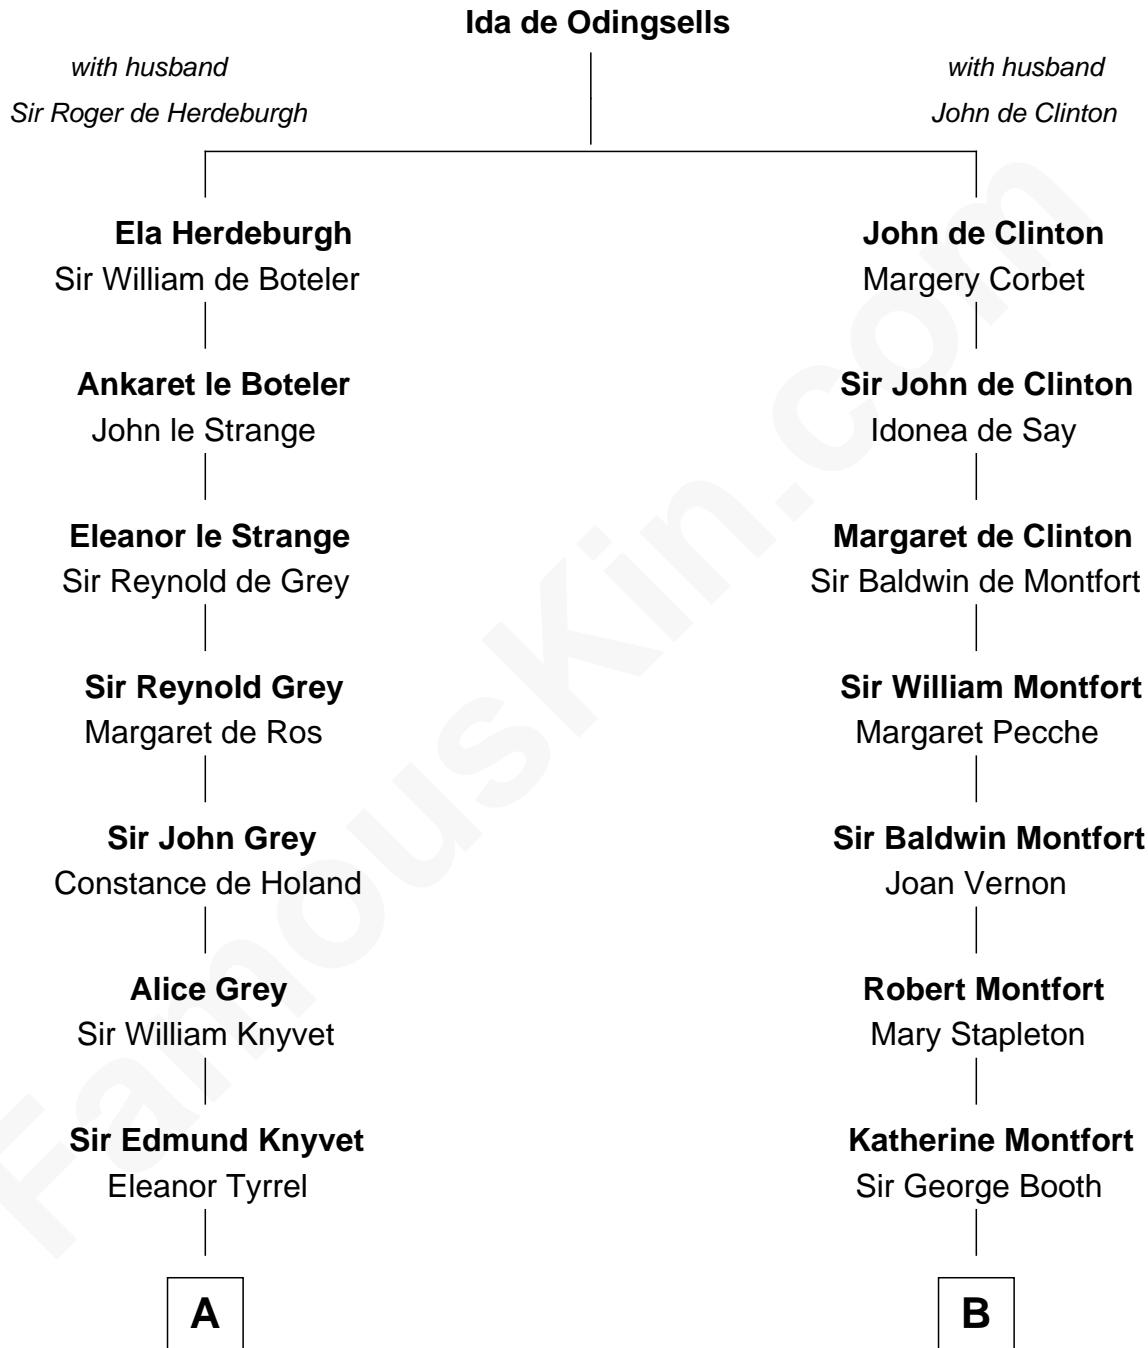

FamousKin.com Relationship Chart of

Tilda Swinton

Movie Actress

21st cousin of

Barbara (Pierce) Bush

First Lady of President George H.W. Bush

C

Albany Fetherstonhaugh

Evelyn Gertrude Astell

Gertrude Clare Fetherstonhaugh

Cecil George Herbert Alers-Hankey

Mariora Beatrice Evelyn Rochfort Alers-Hankey

Alan Henry Campbell Swinton

Sir John Swinton

Judith Balfour Killen

Tilda Swinton

Movie Actress

D

Samuel Ross Marvin

Julia Ann Place

Jerome Place Marvin

Martha Ann Stokes

Mabel Marvin

Scott Pierce