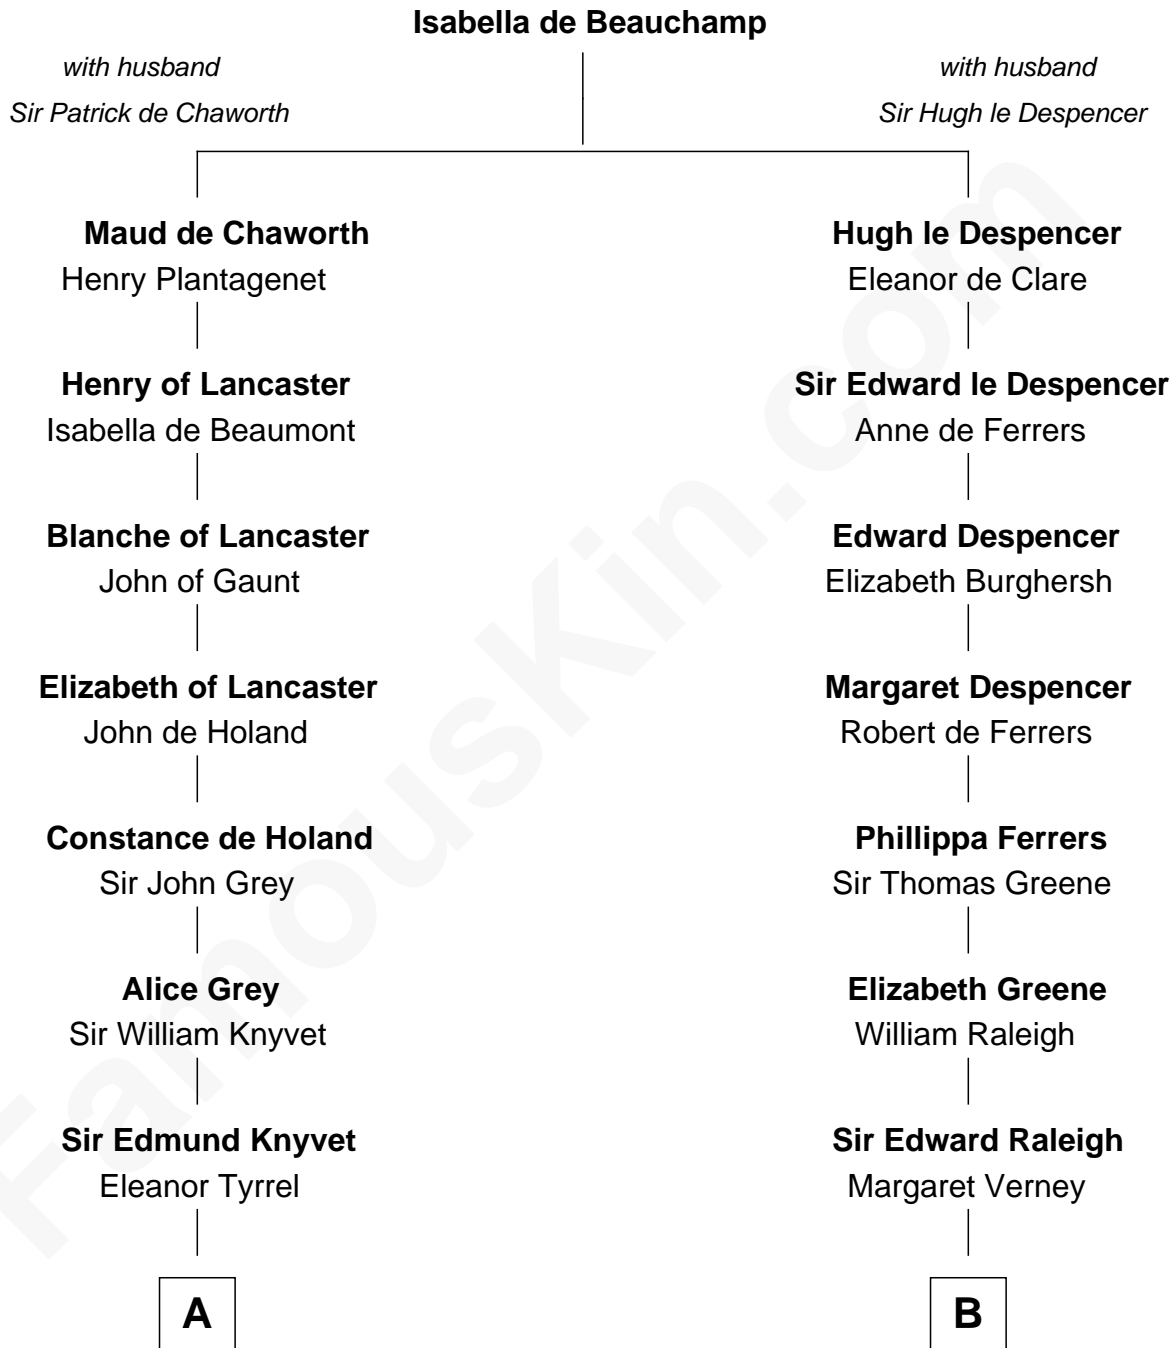

FamousKin.com
Relationship Chart of
Tilda Swinton
Movie Actress

18th cousin 3 times removed of
Lucretia (Rudolph) Garfield
First Lady of President James Garfield

C

Albany Fetherstonhaugh

Evelyn Gertrude Astell

Gertrude Clare Fetherstonhaugh

Cecil George Herbert Alers-Hankey

Mariora Beatrice Evelyn Rochfort Alers-Hankey

Alan Henry Campbell Swinton

Sir John Swinton

Judith Balfour Killen

Tilda Swinton

Movie Actress

D

Arabella Greene Mason

Zebulon Rudolph

Lucretia (Rudolph) Garfield

First Lady of James Garfield