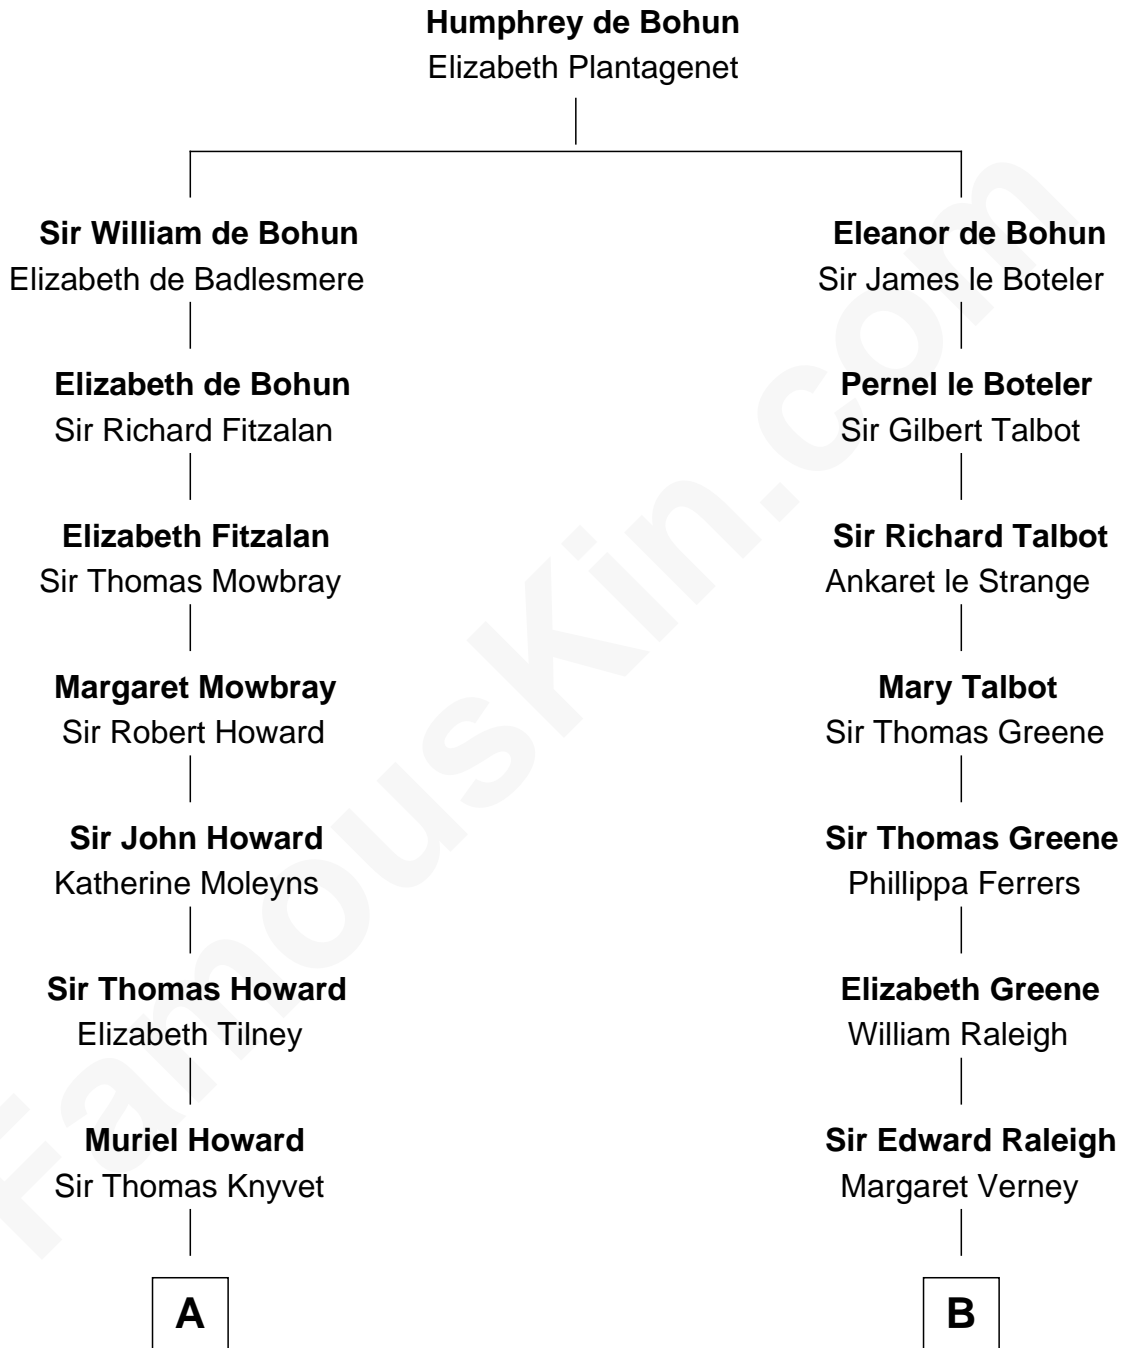

FamousKin.com
Relationship Chart of
Tilda Swinton
Movie Actress

18th cousin 2 times removed of
Lucretia (Rudolph) Garfield
First Lady of President James Garfield

A

Sir Henry Knyvet
Anne Pickering

Alice Knyvet
Christopher Dacre