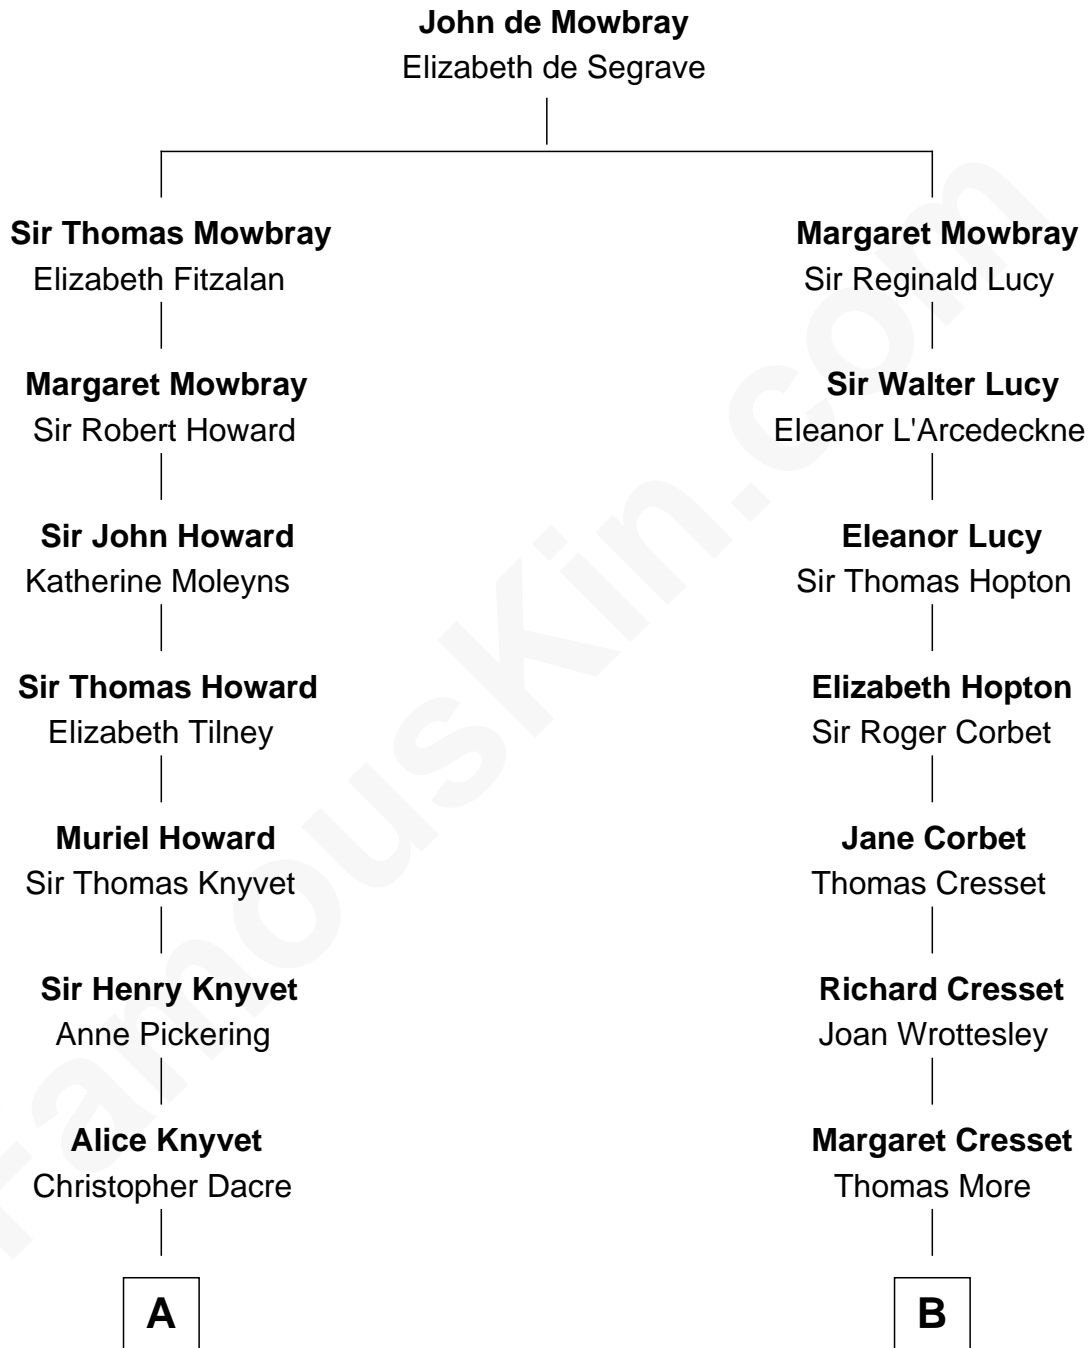

# FamousKin.com Relationship Chart of

**Tilda Swinton**

*Movie Actress*

**MAYFLOWER**

9th cousin 9 times removed of

**Richard More**

*(c1614 - c1696) Mayflower passenger 1620*

**A**

**Charles Smallwood Fetherstonhaugh**  
Elizabeth Hartley

**Timothy Fetherstonhaugh**  
Eliza Were Clarke

**Albany Fetherstonhaugh**  
Evelyn Gertrude Astell

**Gertrude Clare Fetherstonhaugh**  
Cecil George Herbert Alers-Hankey

**Mariora Beatrice Evelyn Rochfort Alers-Hankey**  
Alan Henry Campbell Swinton

**C**

**B**

**Jasper More**  
Elizabeth Smalley

**Katherine More**  
Col. Samuel More

**Richard More**  
*Mayflower passenger 1620*