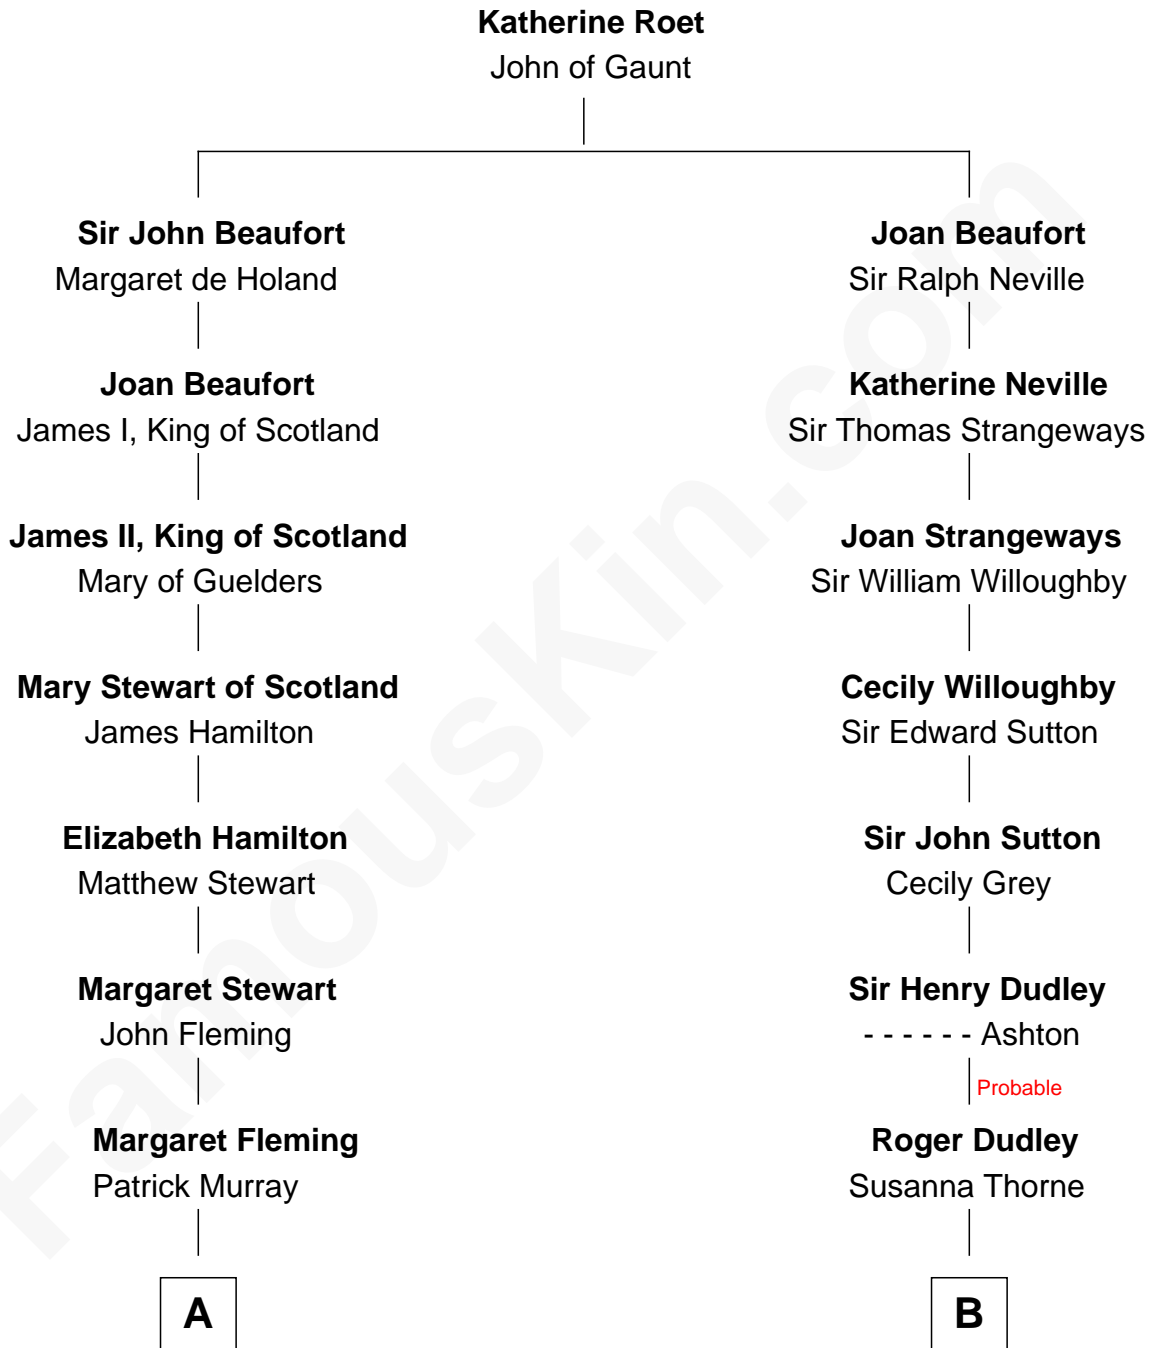

FamousKin.com

Relationship Chart of

Tilda Swinton

Movie Actress

12th cousin 8 times removed of

Bathsheba (Ruggles) Spooner

First woman executed for murder in U.S. by non-British government

C

George Sitwell Campbell Swinton

Elizabeth Ebsworth

Alan Henry Campbell Swinton

Mariora Beatrice Evelyn Rochfort Alers-Hankey

Sir John Swinton

Judith Balfour Killen

Tilda Swinton

Movie Actress