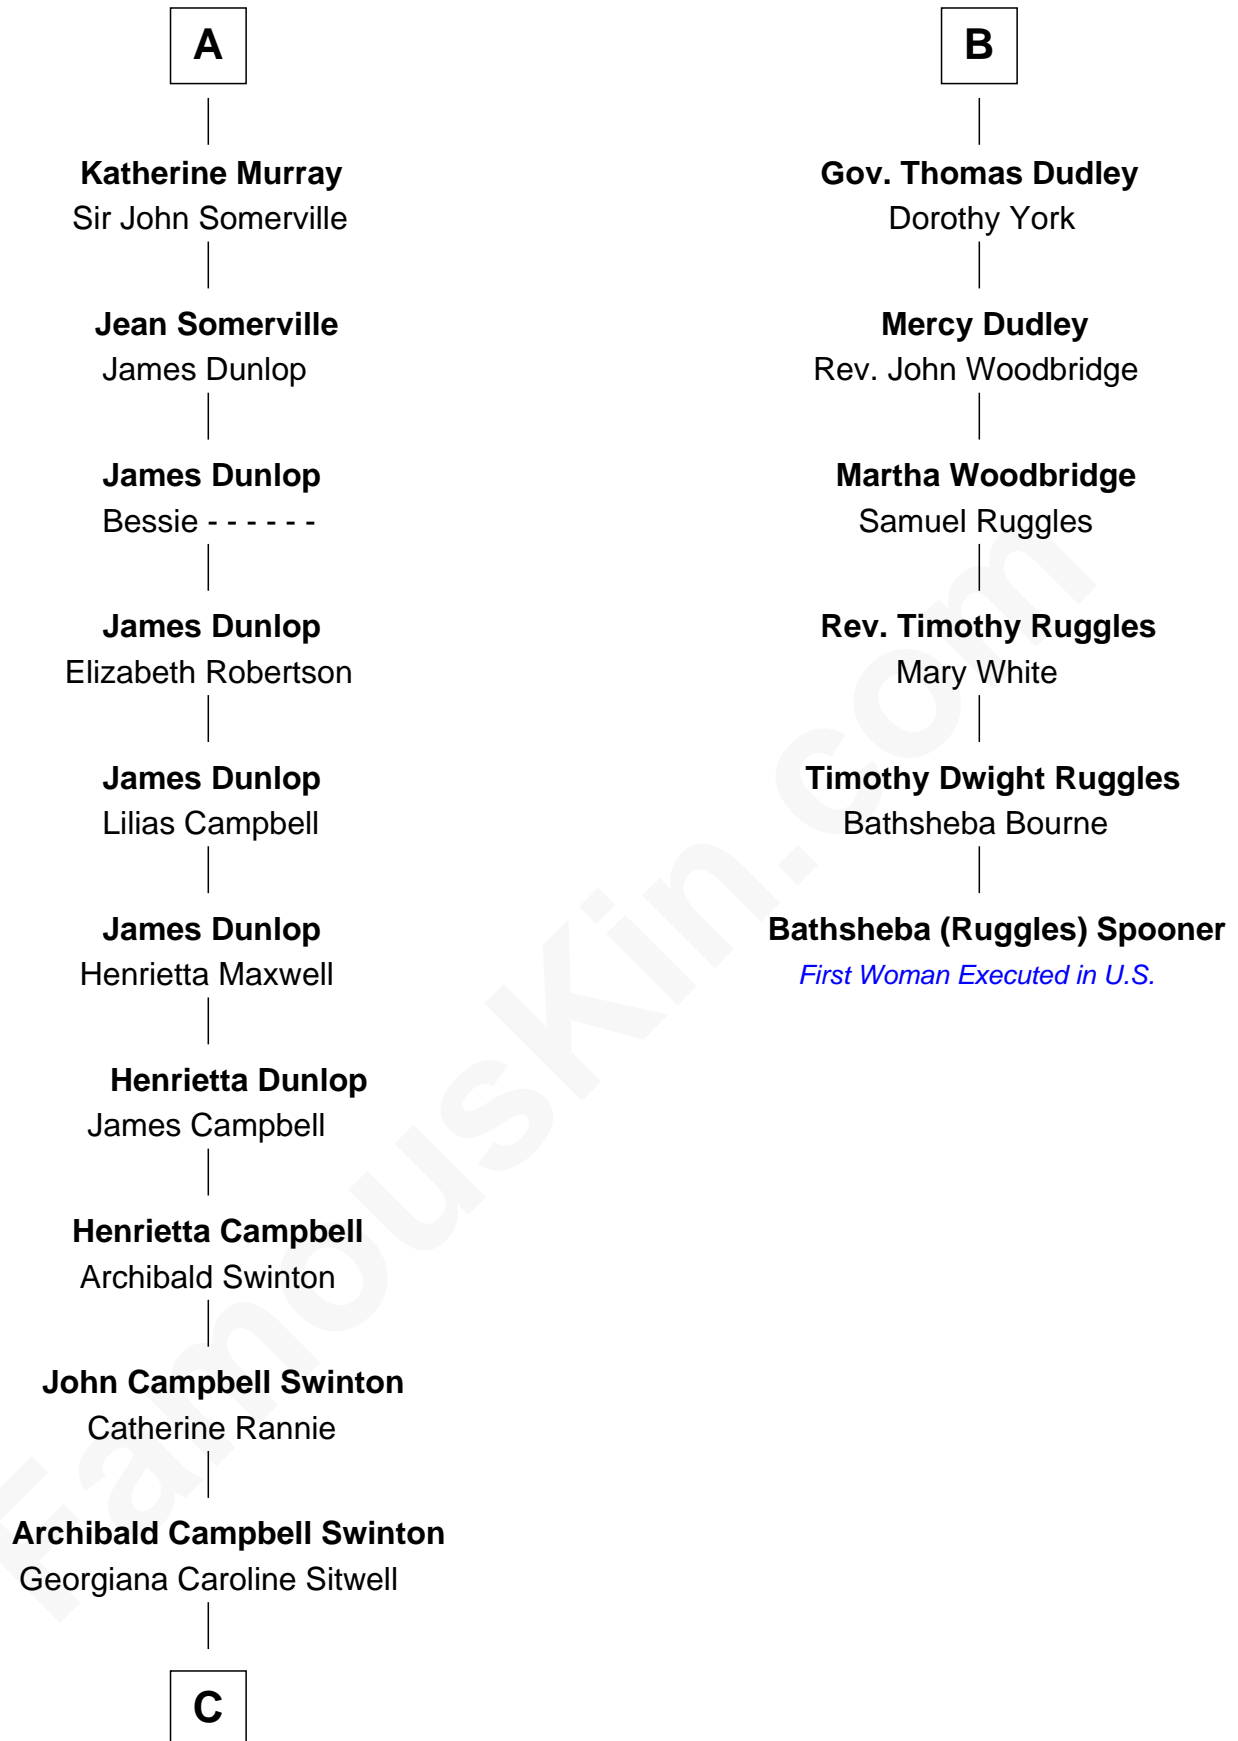

FamousKin.com

Relationship Chart of

Tilda Swinton

Movie Actress

12th cousin 8 times removed of

Bathsheba (Ruggles) Spooner

First woman executed for murder in U.S. by non-British government

C

George Sitwell Campbell Swinton

Elizabeth Ebsworth

Alan Henry Campbell Swinton

Mariora Beatrice Evelyn Rochfort Alers-Hankey

Sir John Swinton

Judith Balfour Killen

Tilda Swinton

Movie Actress