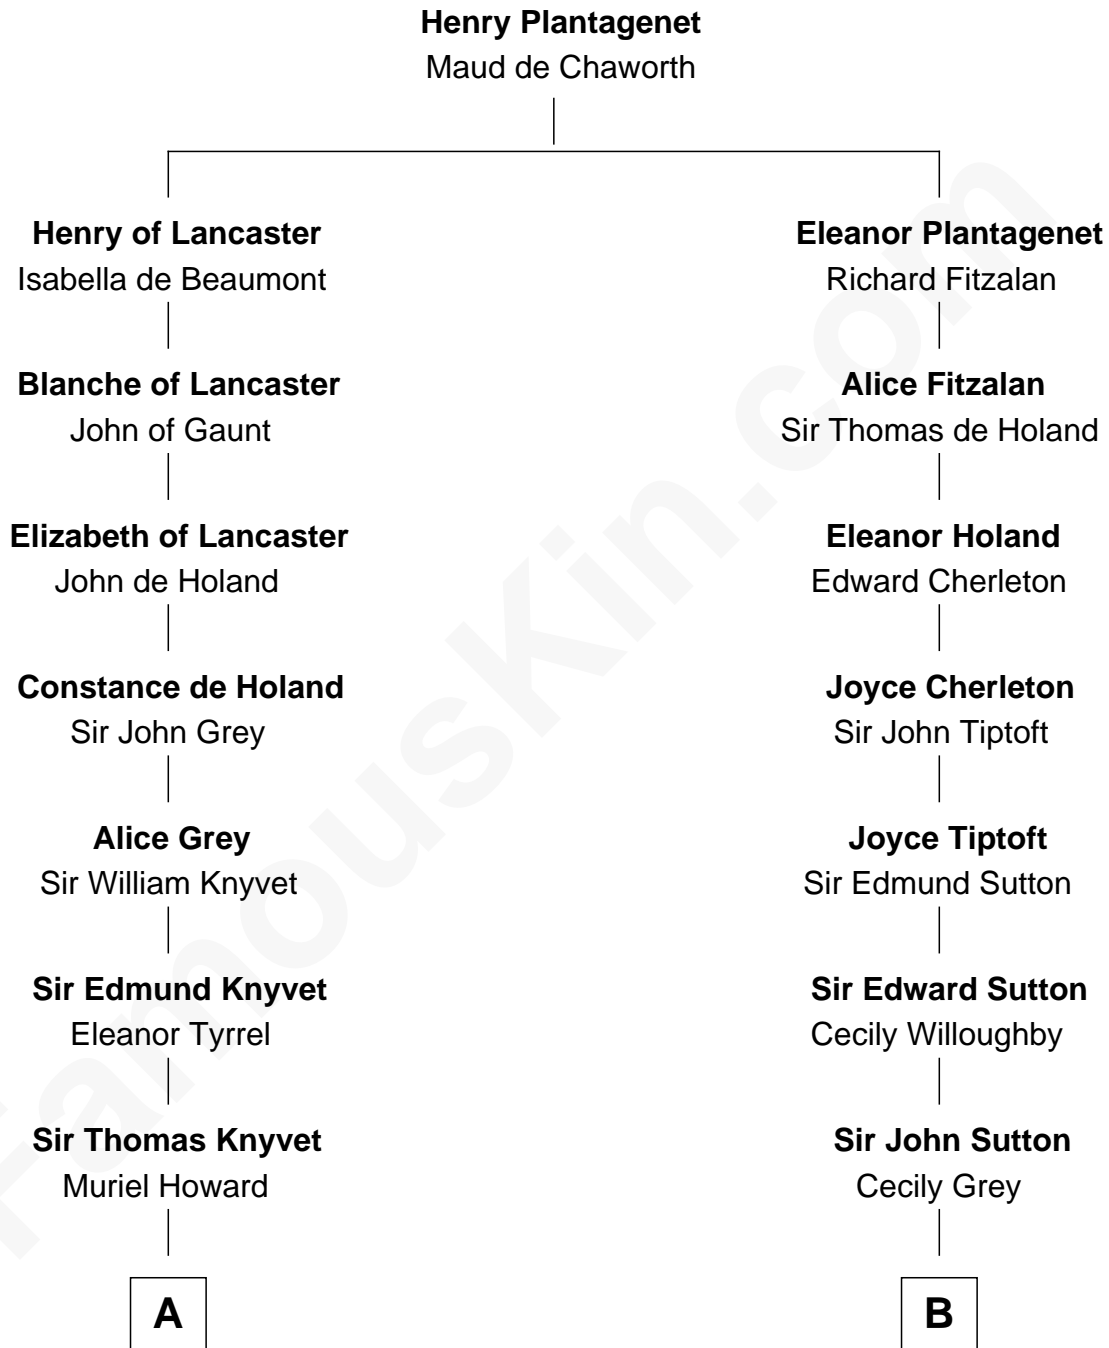

FamousKin.com
Relationship Chart of
Tilda Swinton
Movie Actress

14th cousin 6 times removed of

Bathsheba (Ruggles) Spooner

First woman executed for murder in U.S. by non-British government

A

Sir Henry Knyvet
Anne Pickering

Charles Smallwood Fetherstonhaugh
Elizabeth Hartley

Timothy Fetherstonhaugh
Eliza Were Clarke

Albany Fetherstonhaugh
Evelyn Gertrude Astell

C

B

Sir Henry Dudley
----- Ashton

Roger Dudley
Susanna Thorne

Gov. Thomas Dudley
Dorothy York