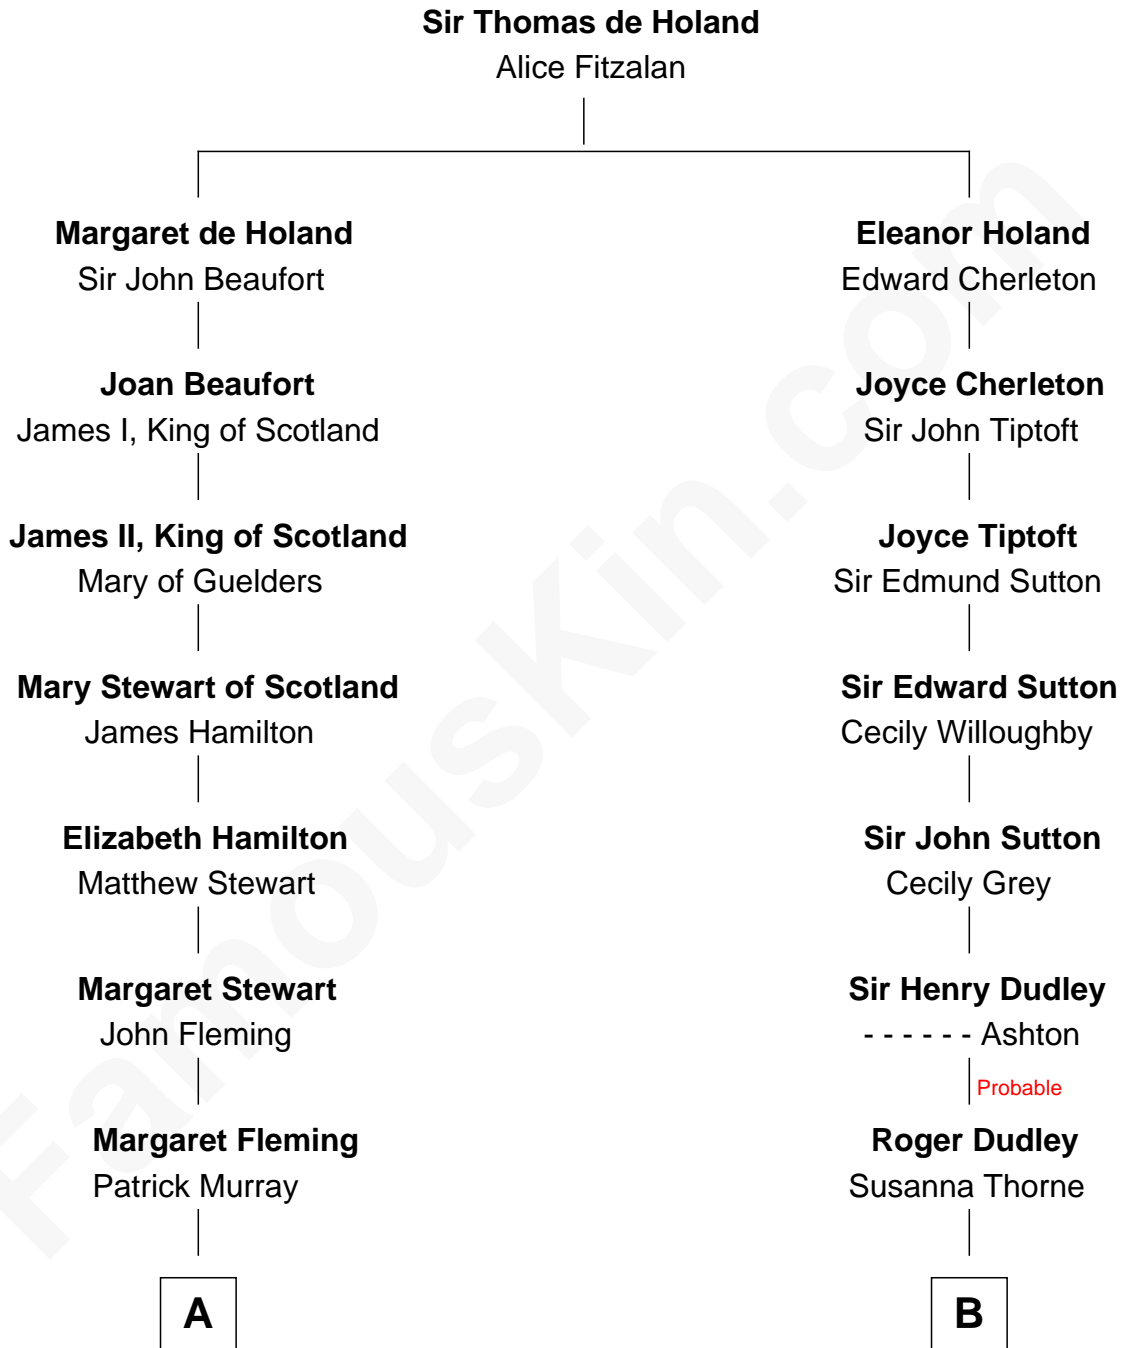

FamousKin.com
Relationship Chart of
Tilda Swinton
Movie Actress

12th cousin 8 times removed of

Bathsheba (Ruggles) Spooner

First woman executed for murder in U.S. by non-British government

C

George Sitwell Campbell Swinton

Elizabeth Ebsworth

Alan Henry Campbell Swinton

Mariora Beatrice Evelyn Rochfort Alers-Hankey

Sir John Swinton

Judith Balfour Killen

Tilda Swinton

Movie Actress