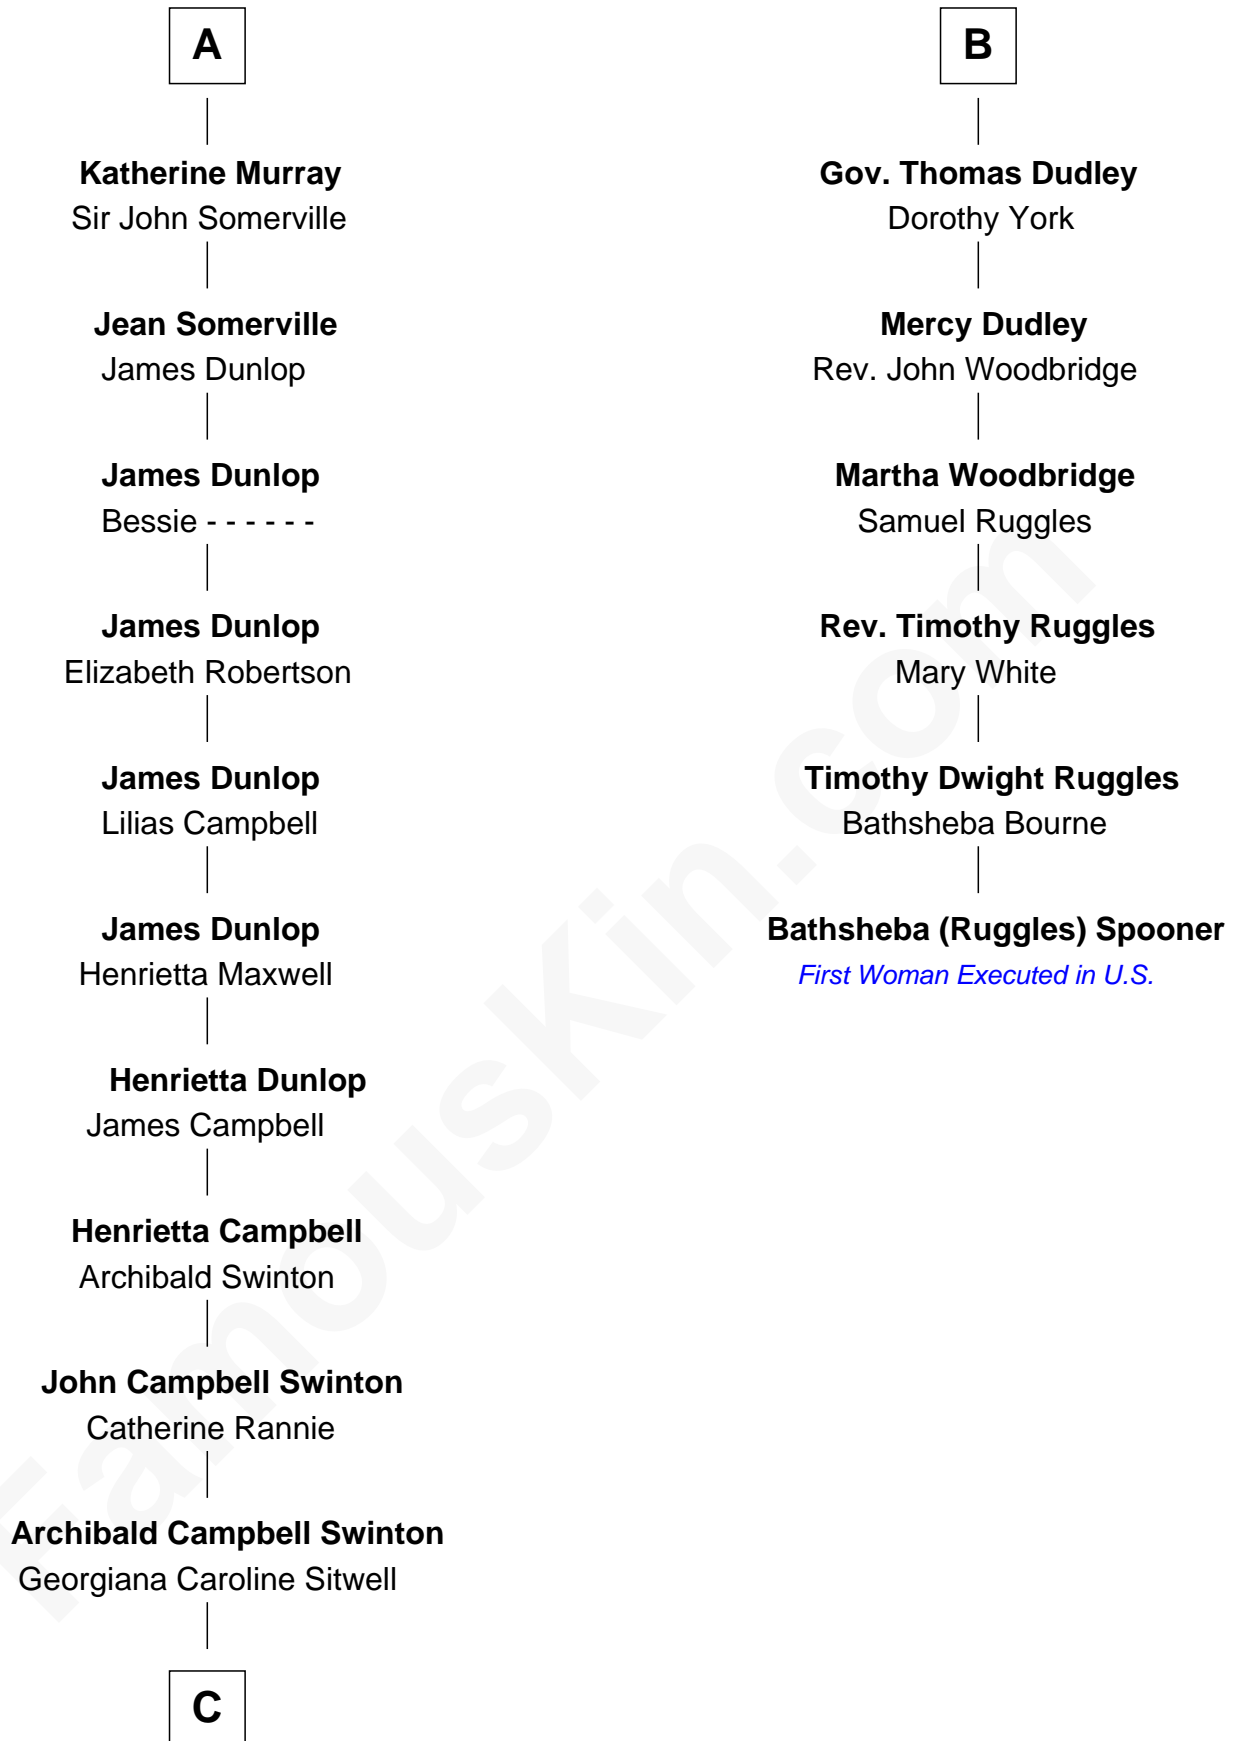

FamousKin.com
Relationship Chart of
Tilda Swinton
Movie Actress

12th cousin 8 times removed of

Bathsheba (Ruggles) Spooner

First woman executed for murder in U.S. by non-British government

C

George Sitwell Campbell Swinton

Elizabeth Ebsworth

Alan Henry Campbell Swinton

Mariora Beatrice Evelyn Rochfort Alers-Hankey

Sir John Swinton

Judith Balfour Killen

Tilda Swinton

Movie Actress