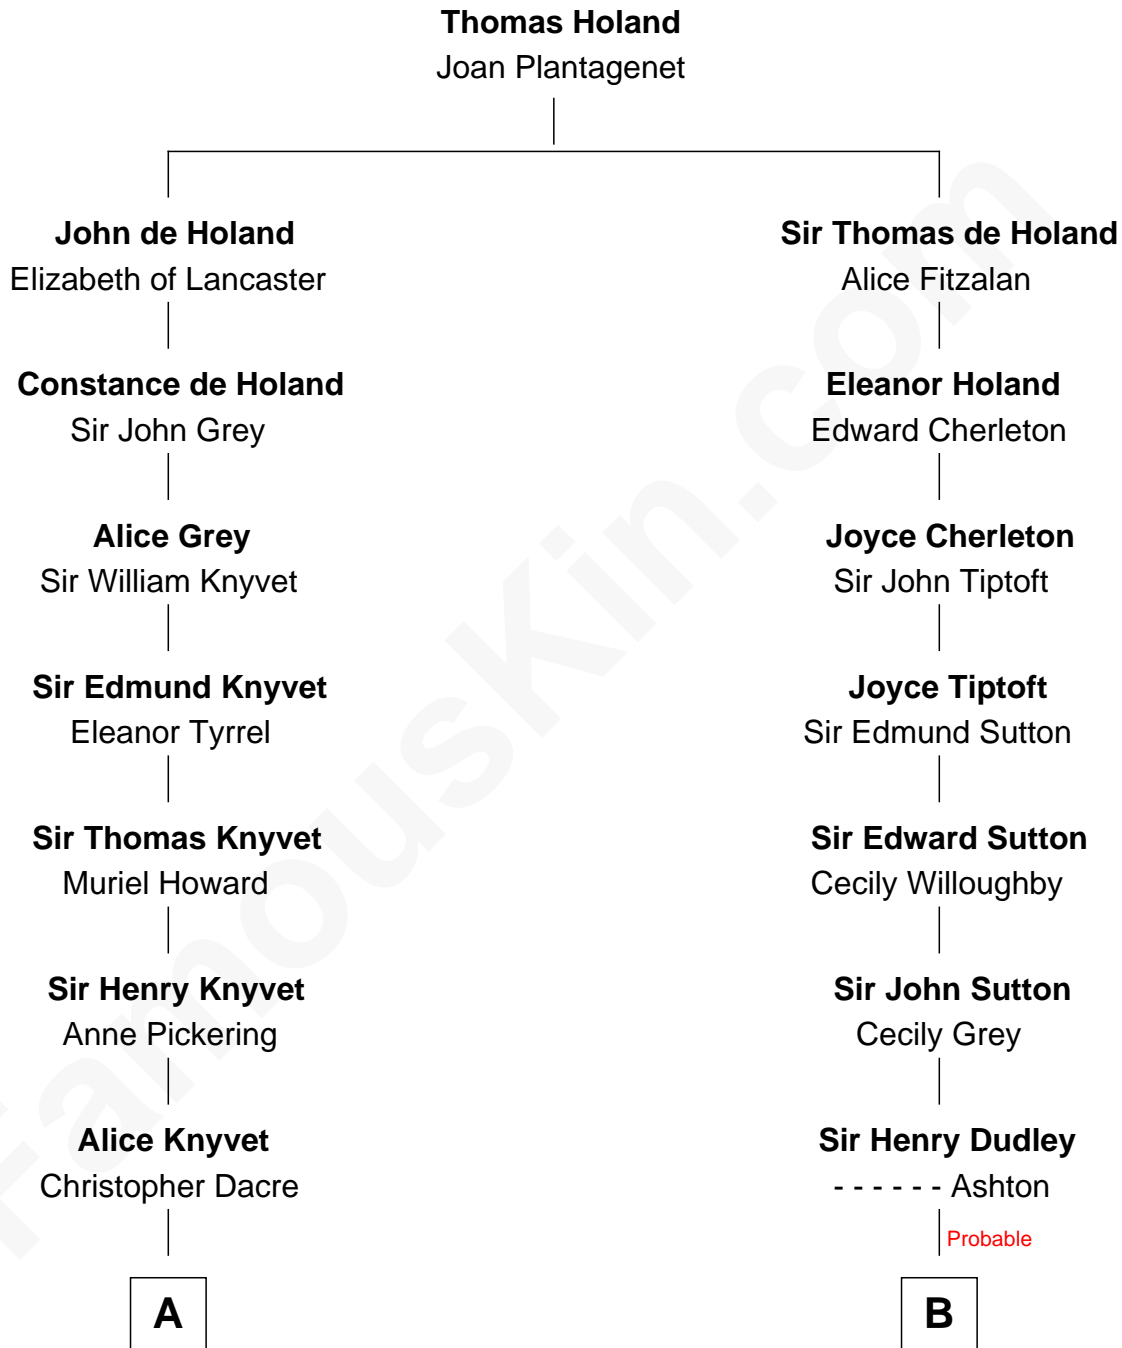

FamousKin.com

Relationship Chart of

Tilda Swinton

Movie Actress

13th cousin 5 times removed of

Bathsheba (Ruggles) Spooner

First woman executed for murder in U.S. by non-British government

A