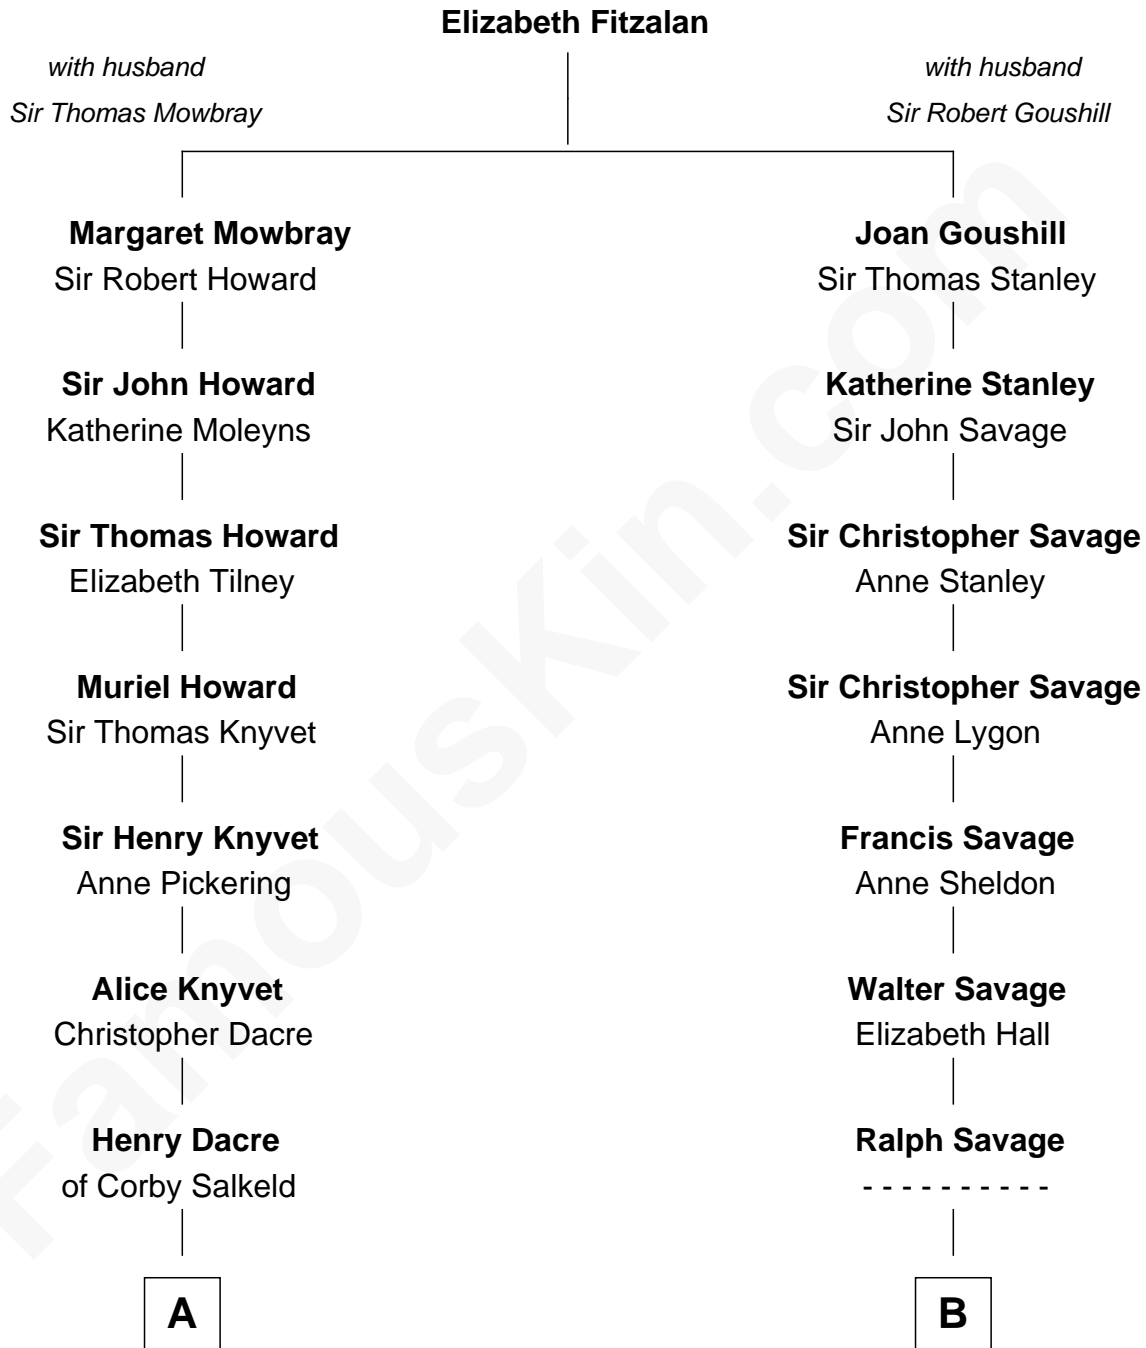

FamousKin.com
Relationship Chart of
Tilda Swinton
Movie Actress

16th cousin 1 time removed of

Adlai Stevenson II
31st Governor of Illinois

Tilda Swinton photo by [Nicolas Genin](#) (CC BY-SA 2.0)