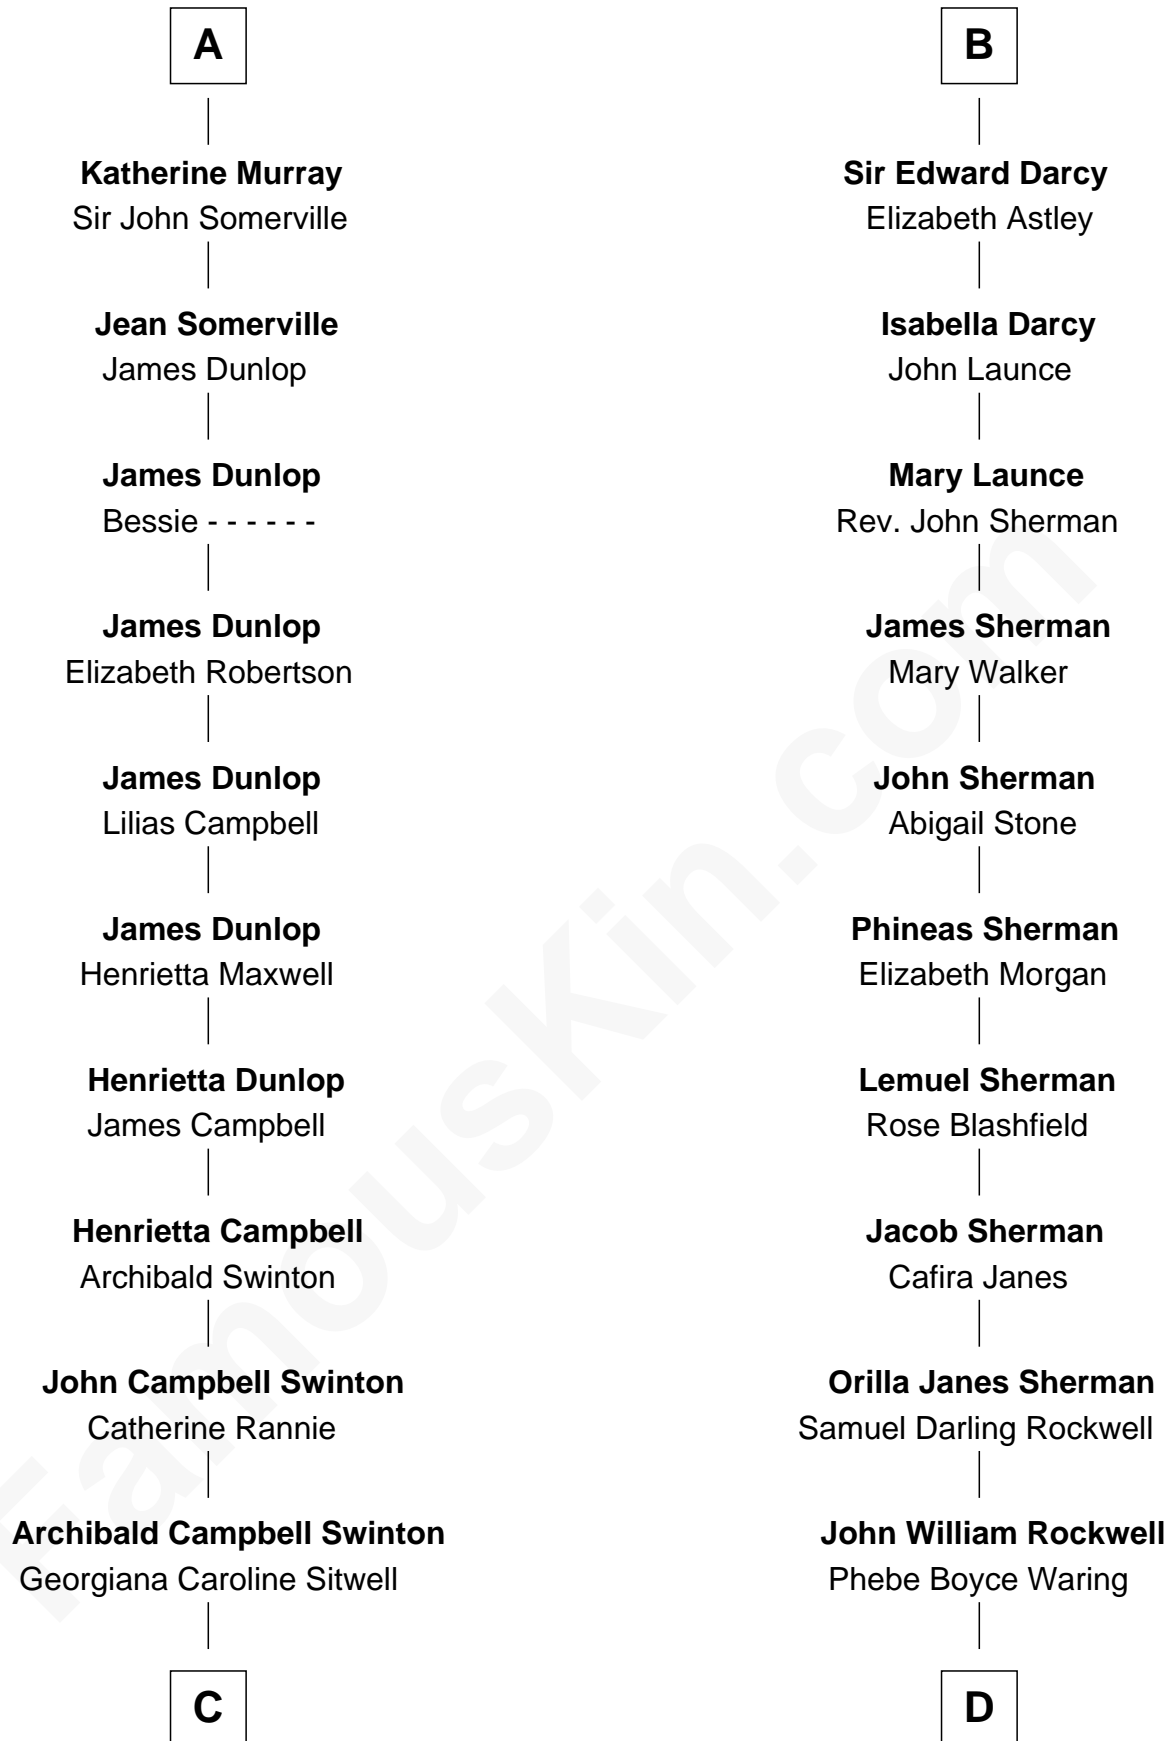

FamousKin.com Relationship Chart of

Tilda Swinton

Movie Actress

18th cousin 2 times removed of

Norman Rockwell

American Artist

Katherine Roet

John of Gaunt

C

George Sitwell Campbell Swinton

Elizabeth Ebsworth

Alan Henry Campbell Swinton

Mariora Beatrice Evelyn Rochfort Alers-Hankey

Sir John Swinton

Judith Balfour Killen

Tilda Swinton