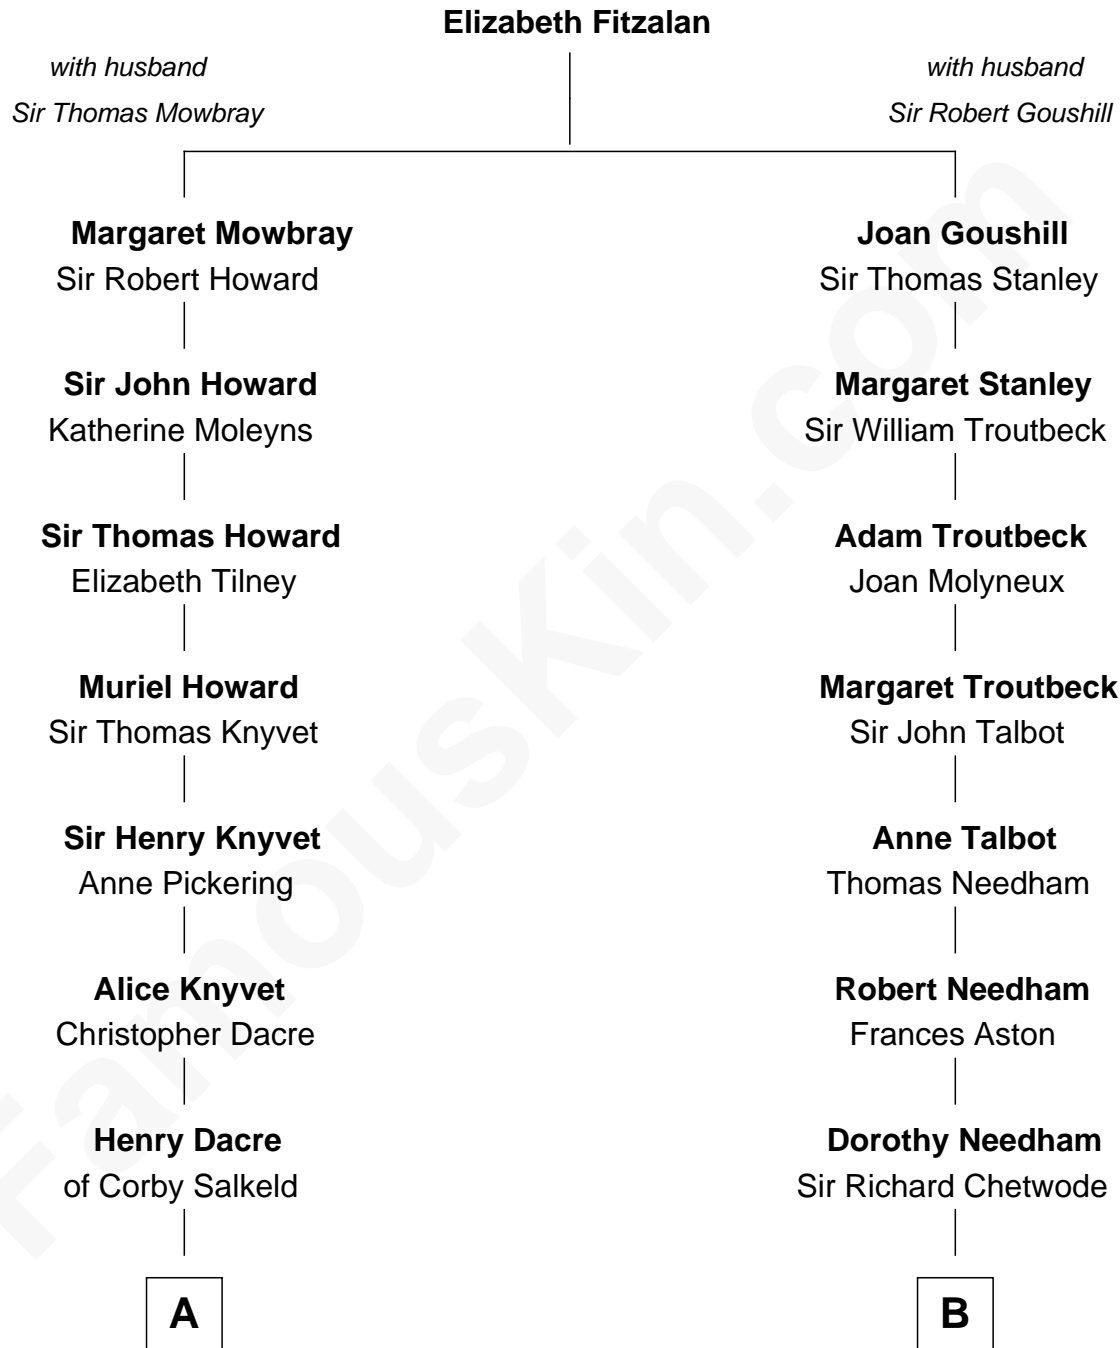

FamousKin.com Relationship Chart of

Tilda Swinton

Movie Actress

16th cousin 1 time removed of

Norman Rockwell

American Artist

A

Mary Dacre