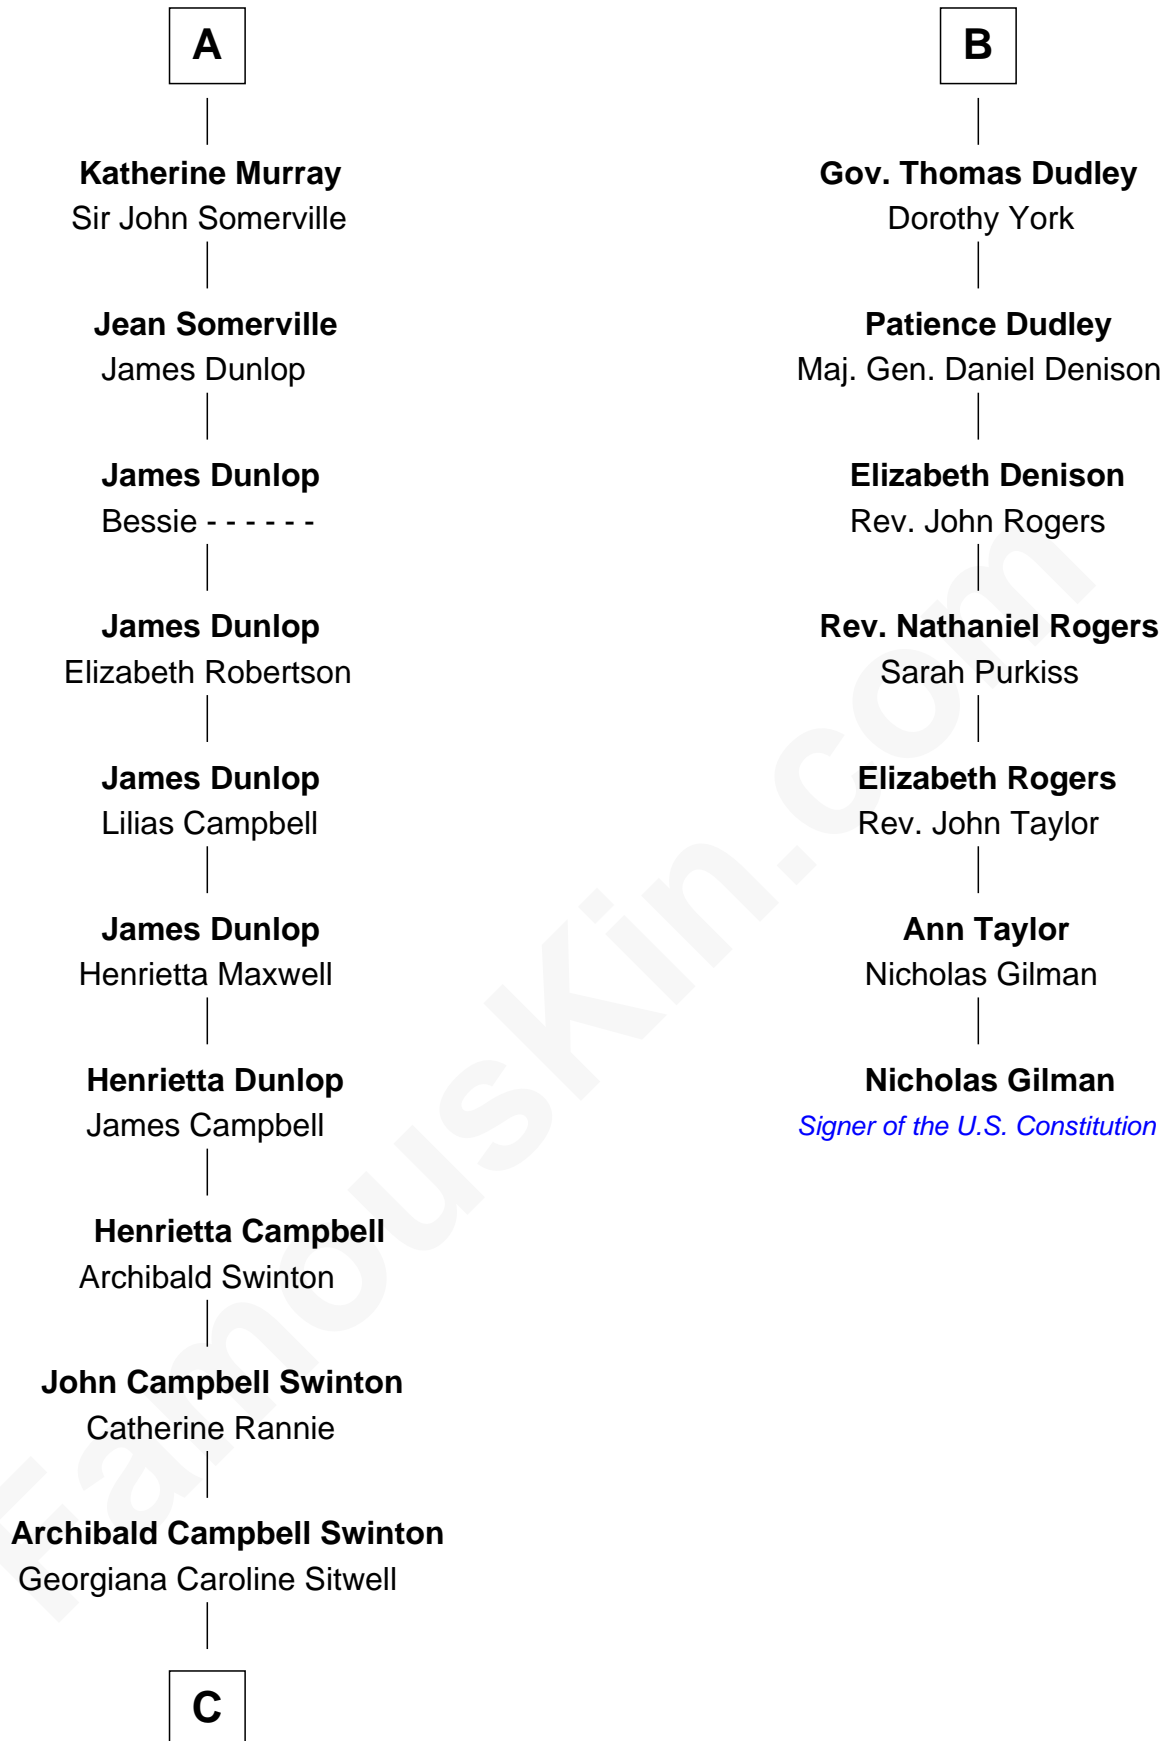

FamousKin.com Relationship Chart of

Tilda Swinton

Movie Actress

13th cousin 7 times removed of

Nicholas Gilman

Signer of the U.S. Constitution

C

George Sitwell Campbell Swinton

Elizabeth Ebsworth

Alan Henry Campbell Swinton

Mariora Beatrice Evelyn Rochfort Alers-Hankey

Sir John Swinton

Judith Balfour Killen

Tilda Swinton

Movie Actress

FamousKin.com