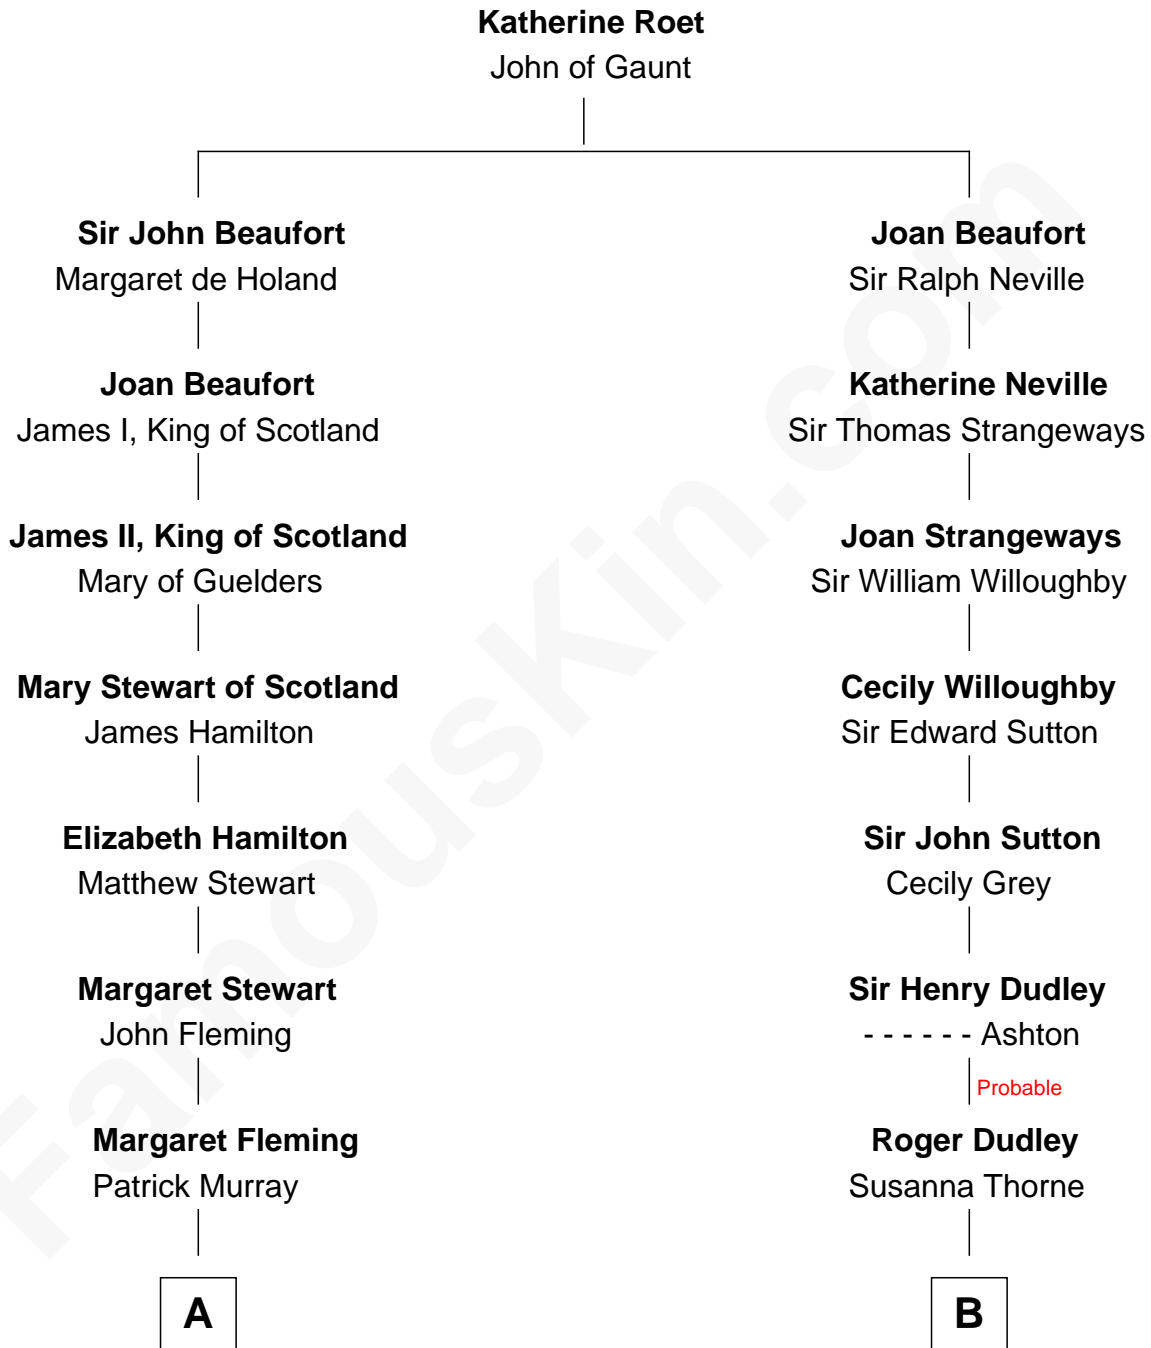

FamousKin.com Relationship Chart of

Tilda Swinton

Movie Actress

13th cousin 7 times removed of

Nicholas Gilman

Signer of the U.S. Constitution

C

George Sitwell Campbell Swinton

Elizabeth Ebsworth

Alan Henry Campbell Swinton

Mariora Beatrice Evelyn Rochfort Alers-Hankey

Sir John Swinton

Judith Balfour Killen

Tilda Swinton

Movie Actress

FamousKin.com