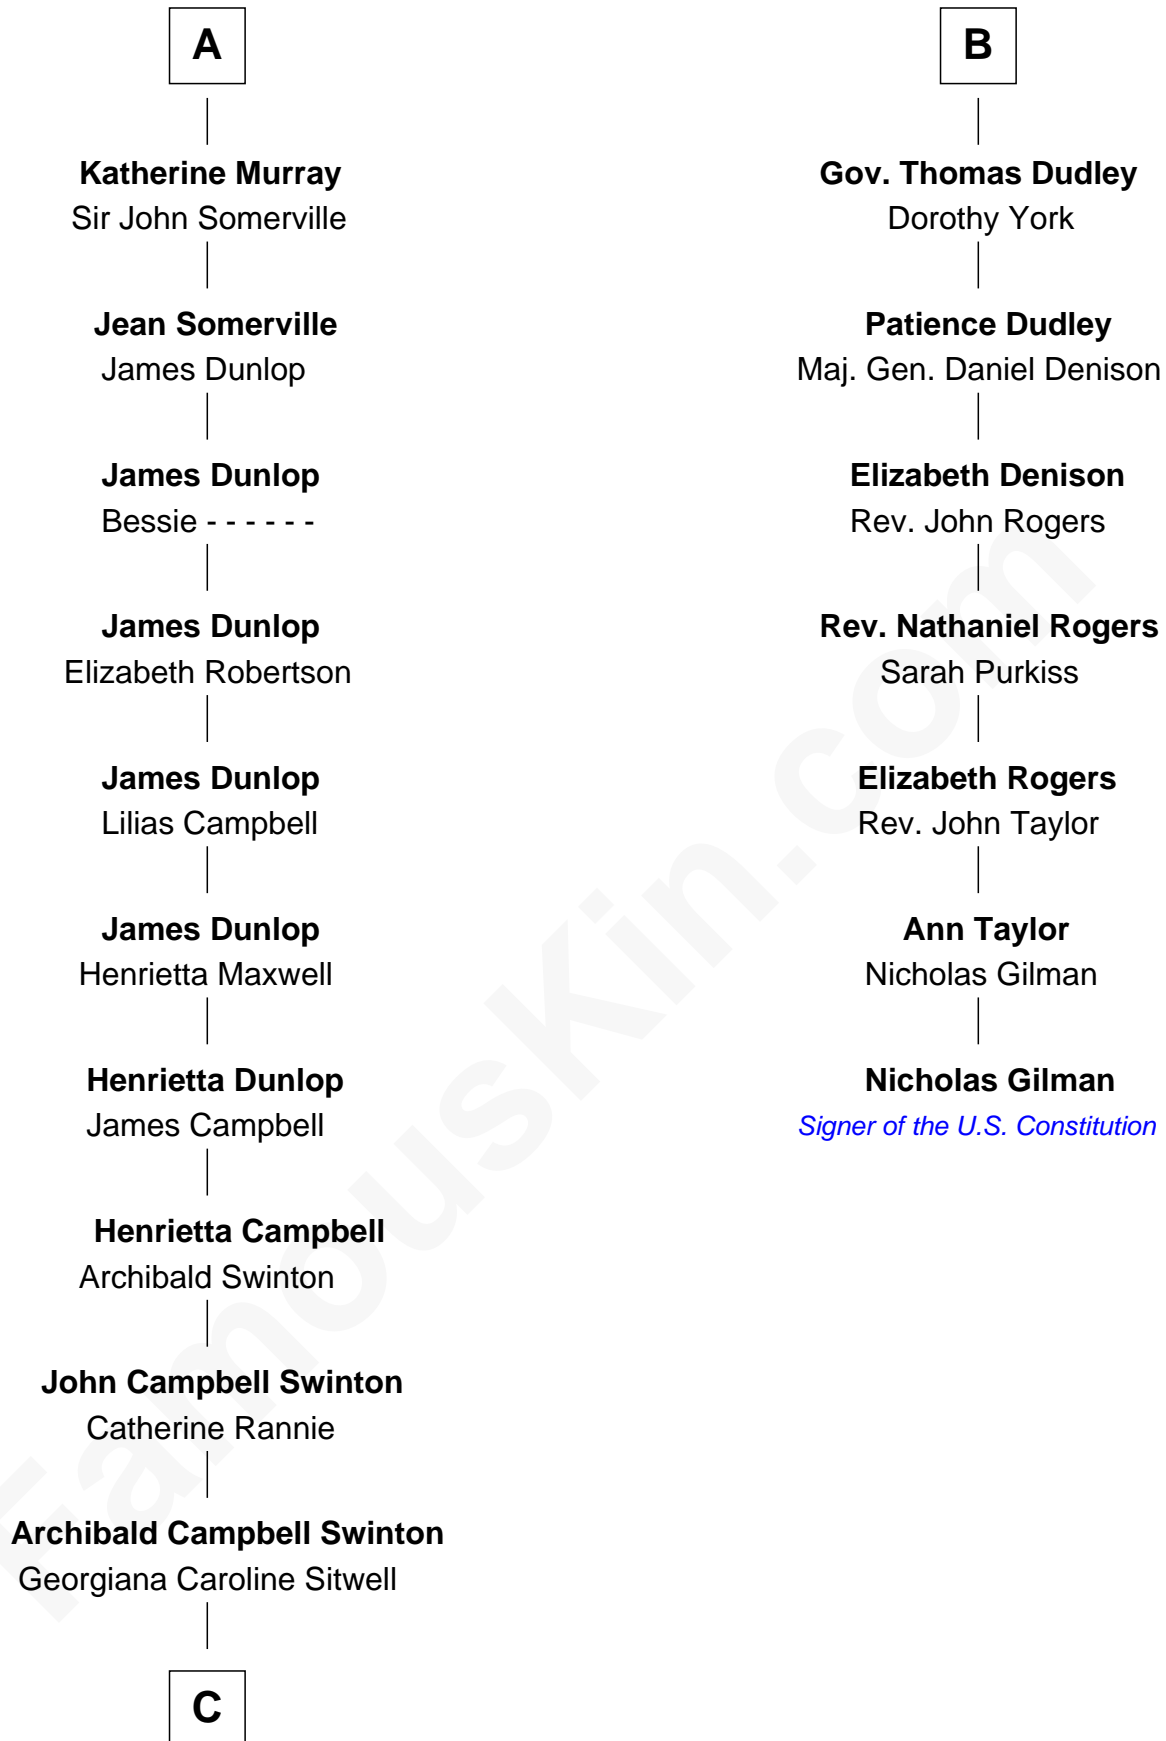

FamousKin.com

Relationship Chart of

Tilda Swinton

Movie Actress

13th cousin 7 times removed of

Nicholas Gilman
Signer of the U.S. Constitution

C

George Sitwell Campbell Swinton

Elizabeth Ebsworth

Alan Henry Campbell Swinton

Mariora Beatrice Evelyn Rochfort Alers-Hankey

Sir John Swinton

Judith Balfour Killen

Tilda Swinton

Movie Actress

FamousKin.com