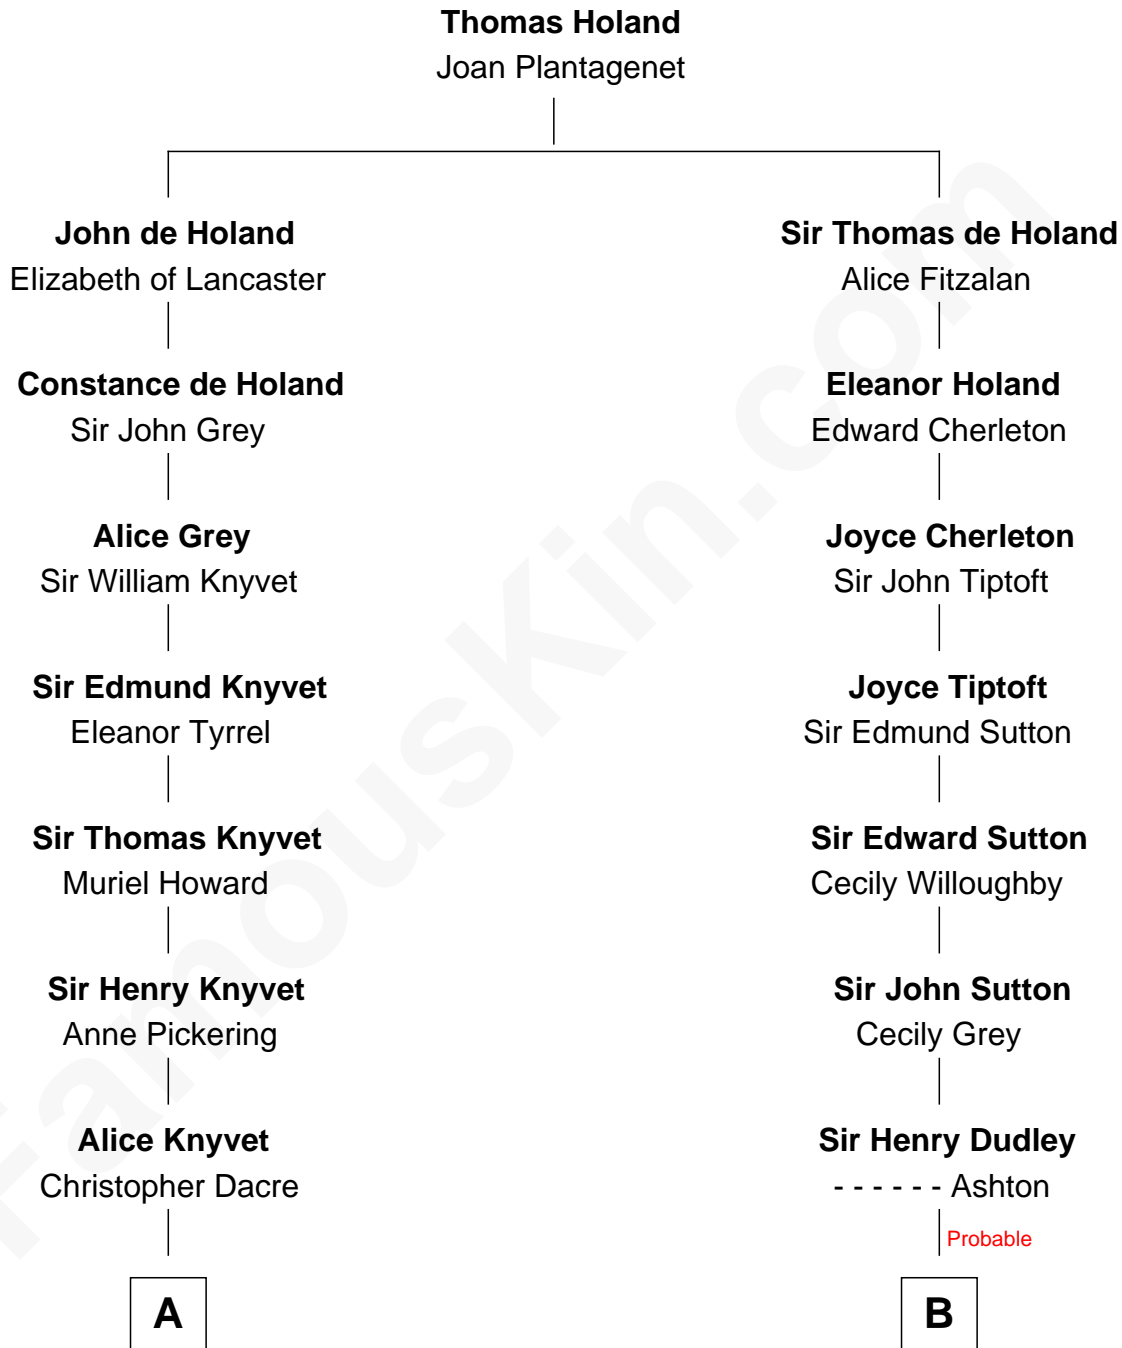

FamousKin.com Relationship Chart of

Tilda Swinton

Movie Actress

14th cousin 4 times removed of

Nicholas Gilman

Signer of the U.S. Constitution

A

Henry Dacre
of Corby Salkeld