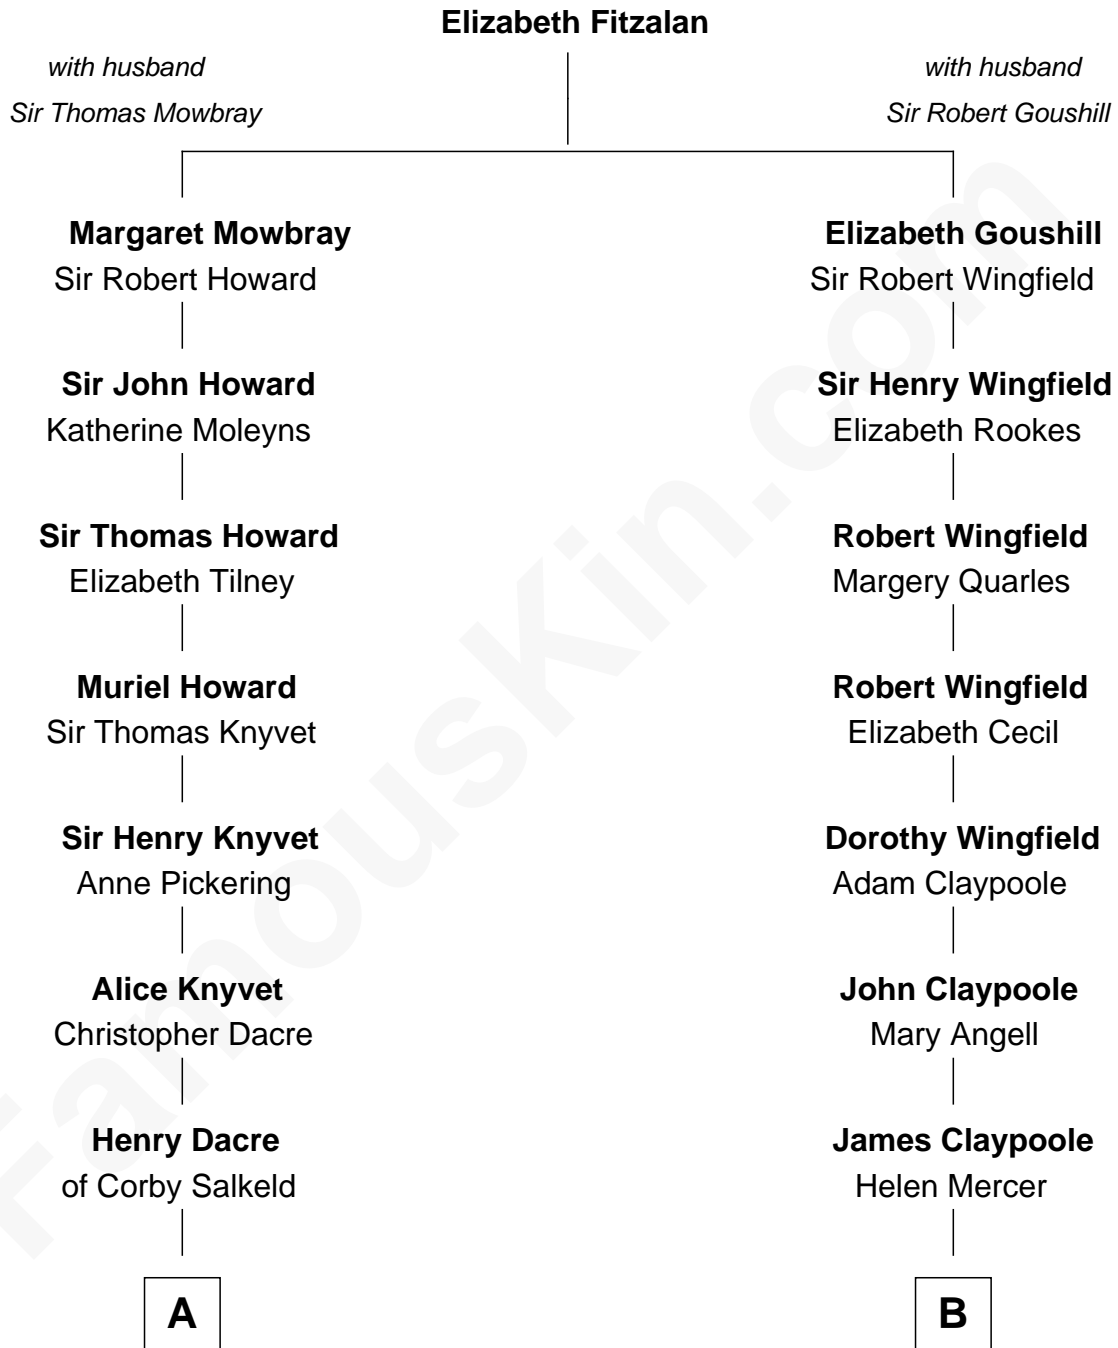

**FamousKin.com**  
**Relationship Chart of**  
**Tilda Swinton**  
*Movie Actress*

16th cousin 1 time removed of  
**Valerie Bertinelli**  
*Television Actress*

Tilda Swinton photo by [Nicolas Genin](#) (CC BY-SA 2.0)