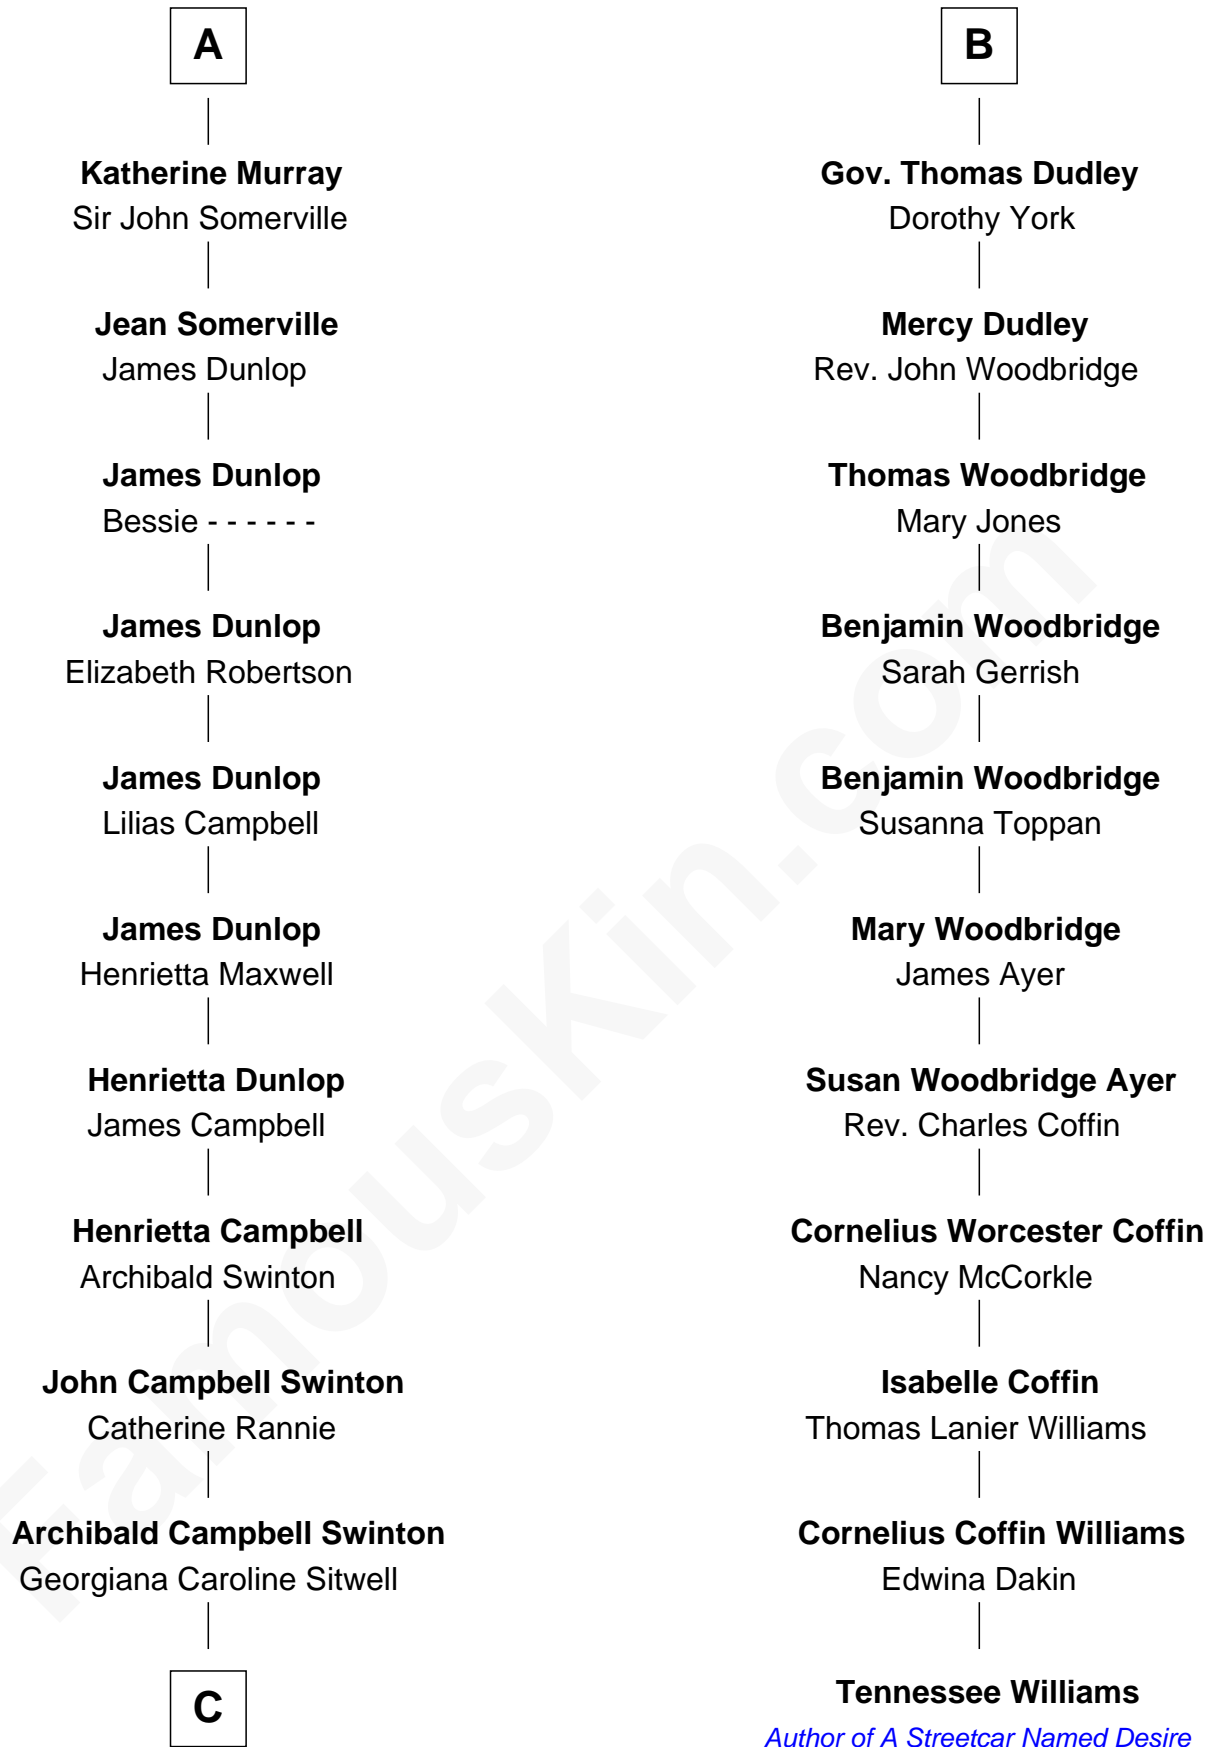

FamousKin.com
Relationship Chart of
Tilda Swinton
Movie Actress

17th cousin 3 times removed of
Tennessee Williams
Author of A Streetcar Named Desire

C

George Sitwell Campbell Swinton

Elizabeth Ebsworth

Alan Henry Campbell Swinton

Mariora Beatrice Evelyn Rochfort Alers-Hankey

Sir John Swinton

Judith Balfour Killen

Tilda Swinton

Movie Actress

FamousKin.com