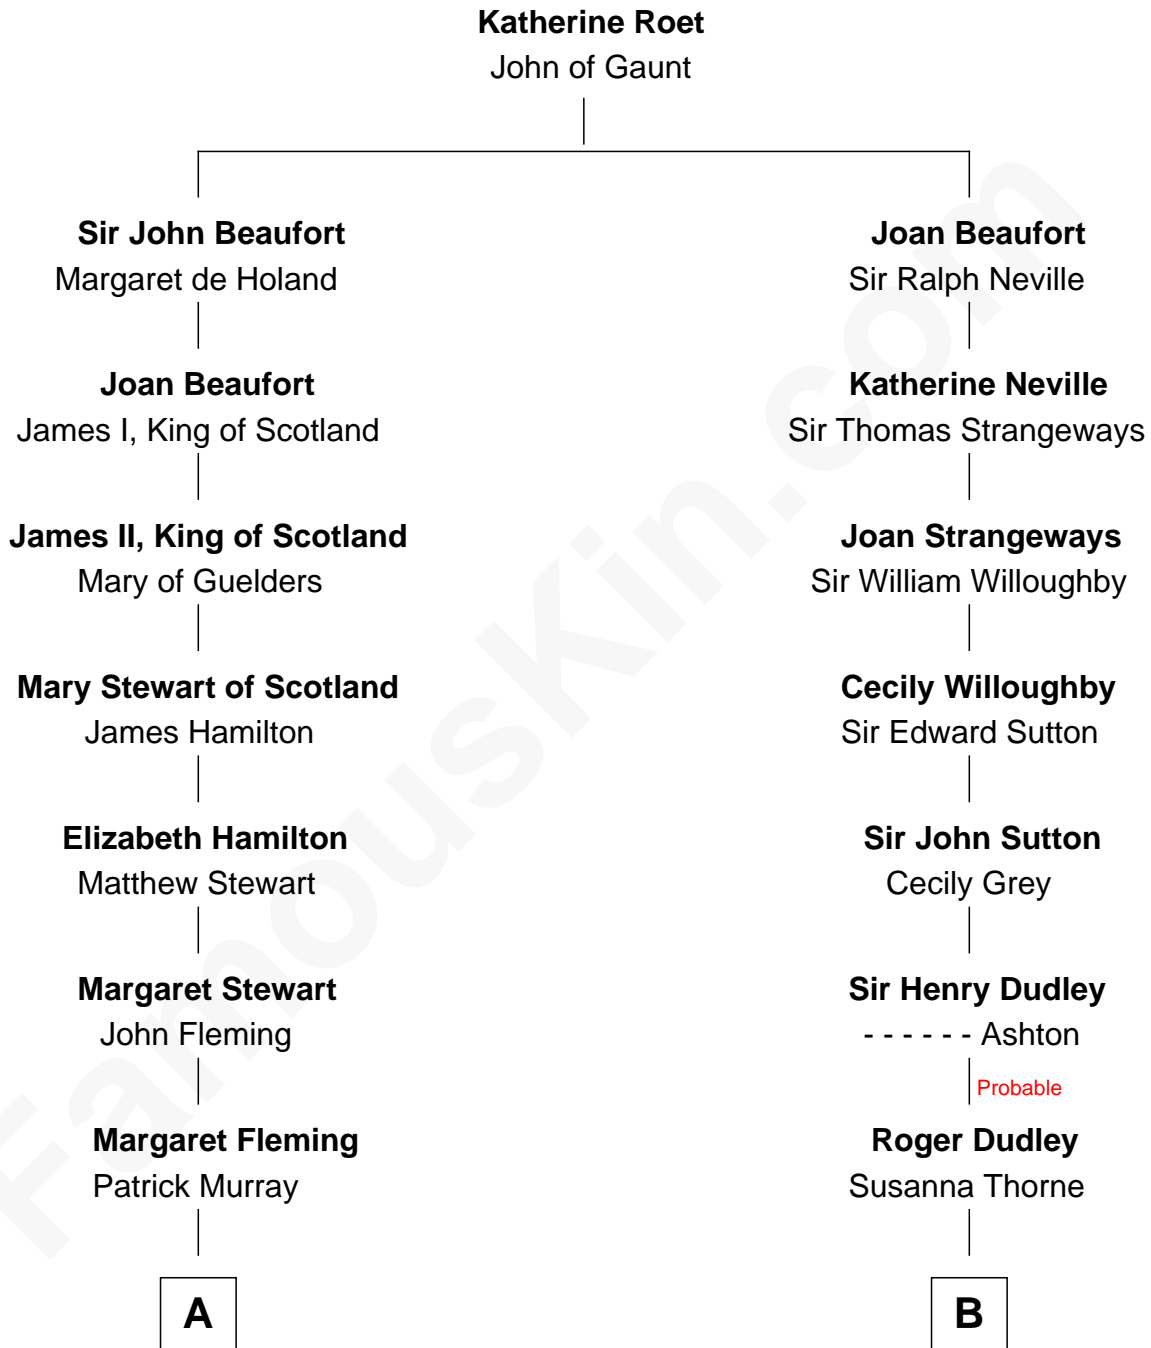

FamousKin.com
Relationship Chart of
Tilda Swinton
Movie Actress

17th cousin 3 times removed of
Tennessee Williams
Author of A Streetcar Named Desire

C

George Sitwell Campbell Swinton

Elizabeth Ebsworth

Alan Henry Campbell Swinton

Mariora Beatrice Evelyn Rochfort Alers-Hankey

Sir John Swinton

Judith Balfour Killen

Tilda Swinton

Movie Actress

FamousKin.com