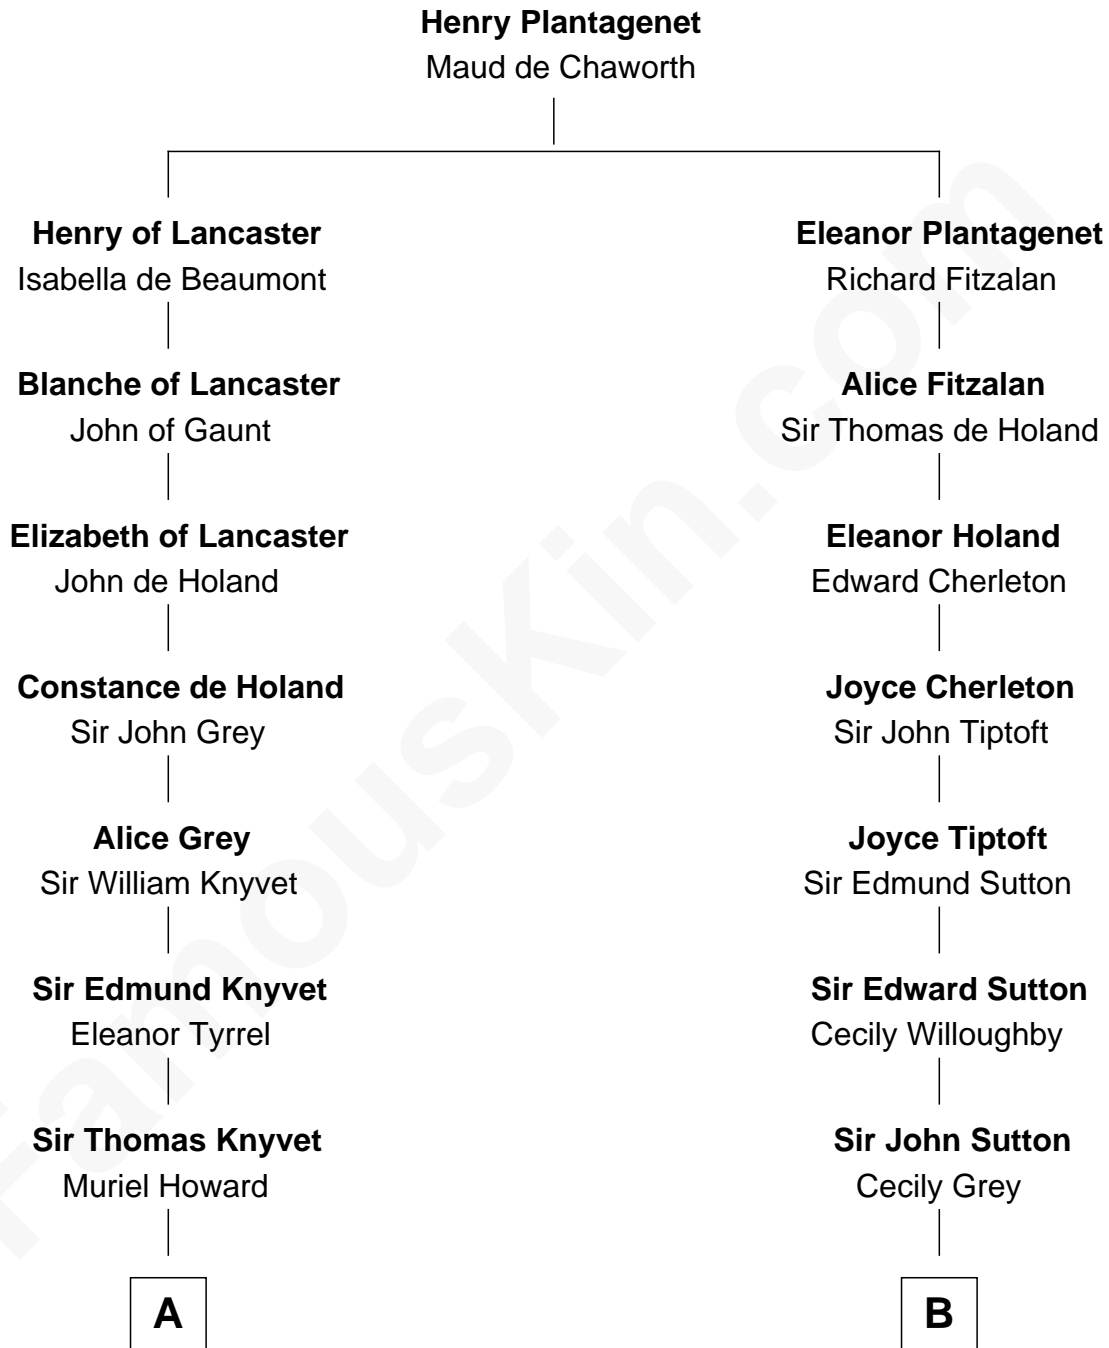

**FamousKin.com**  
**Relationship Chart of**  
**Tilda Swinton**  
*Movie Actress*

19th cousin 1 time removed of  
**Tennessee Williams**  
*Author of A Streetcar Named Desire*

**C**

**Gertrude Clare Fetherstonhaugh**  
Cecil George Herbert Alers-Hankey

**Matoria Beatrice Evelyn Rochfort Alers-Hankey**  
Alan Henry Campbell Swinton

**Sir John Swinton**  
Judith Balfour Killen

**Tilda Swinton**  
*Movie Actress*

**D**

**Isabelle Coffin**  
Thomas Lanier Williams

**Cornelius Coffin Williams**  
Edwina Dakin

**Tennessee Williams**  
*Author of A Streetcar Named Desire*