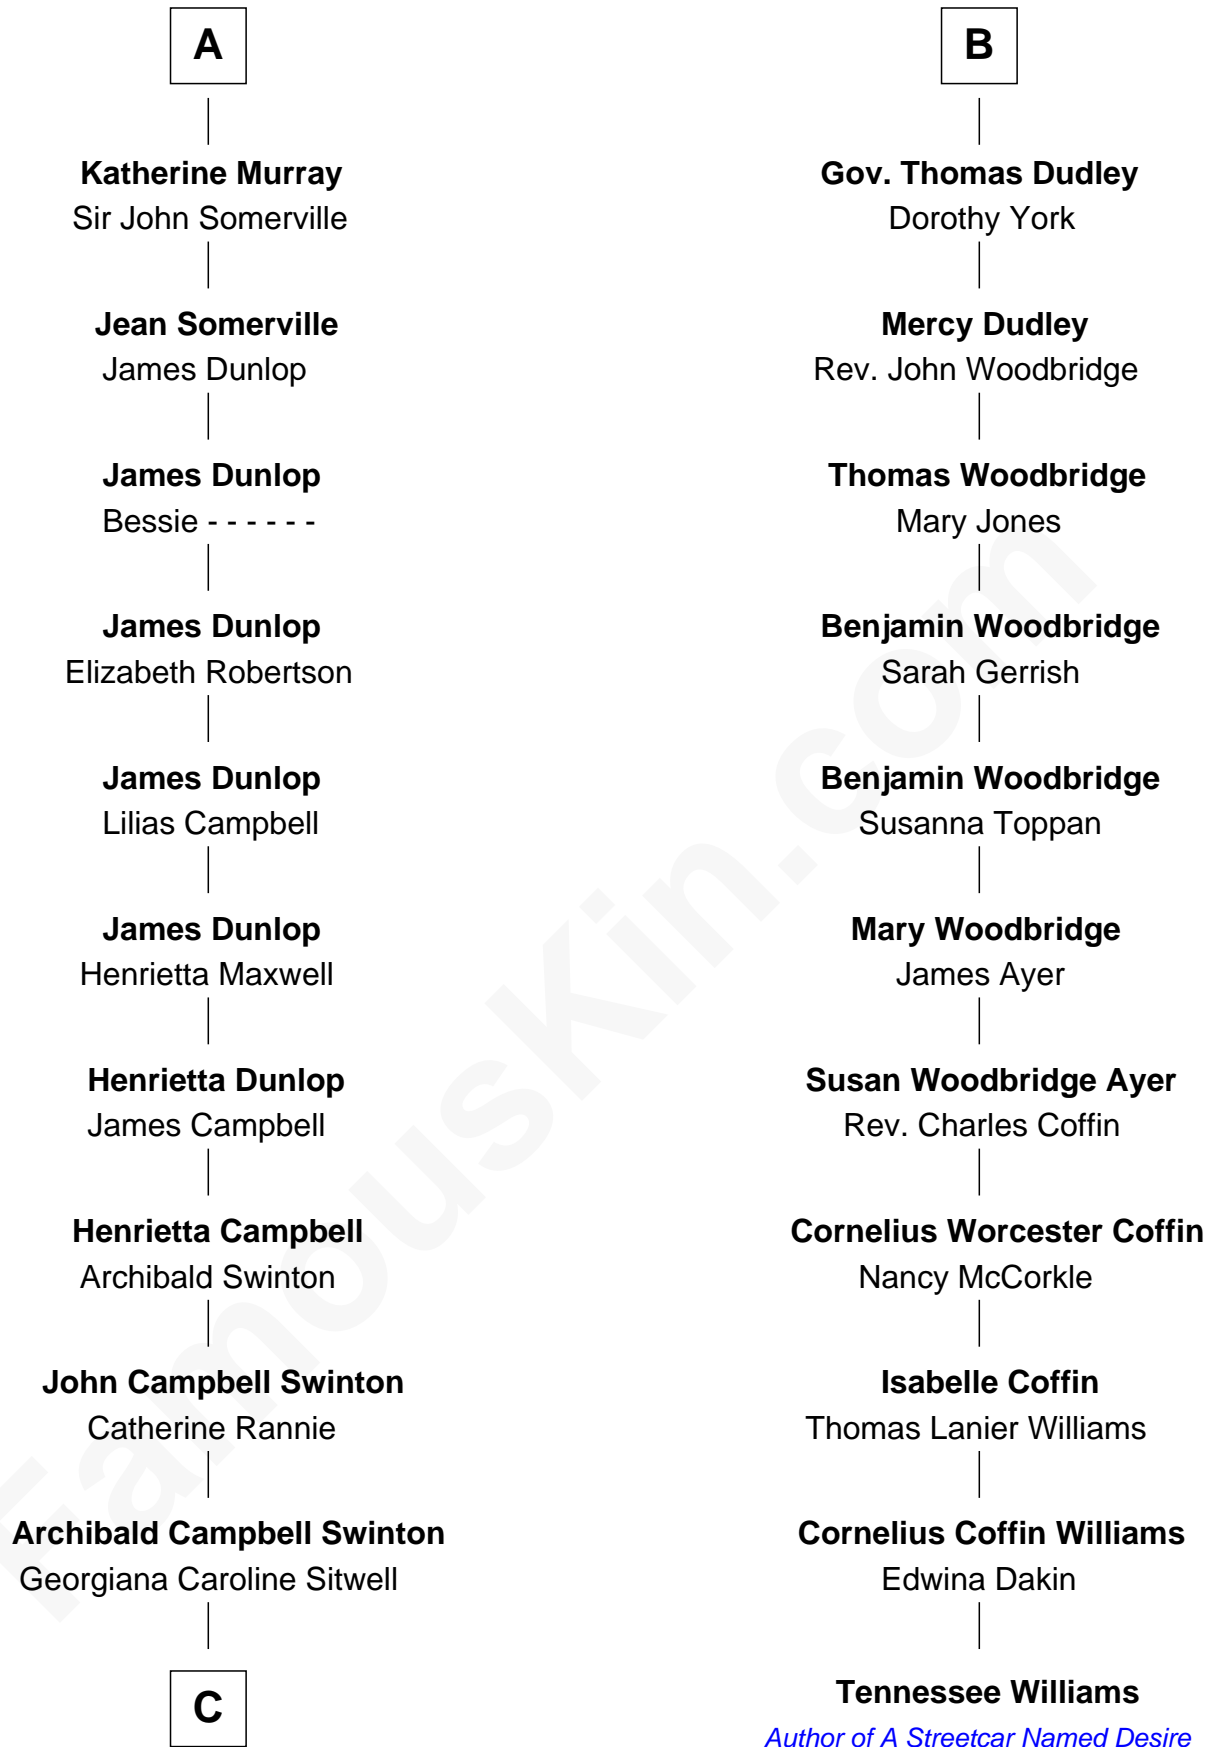

FamousKin.com
Relationship Chart of
Tilda Swinton
Movie Actress

17th cousin 3 times removed of
Tennessee Williams
Author of A Streetcar Named Desire

C

George Sitwell Campbell Swinton

Elizabeth Ebsworth

Alan Henry Campbell Swinton

Mariora Beatrice Evelyn Rochfort Alers-Hankey

Sir John Swinton

Judith Balfour Killen

Tilda Swinton

Movie Actress