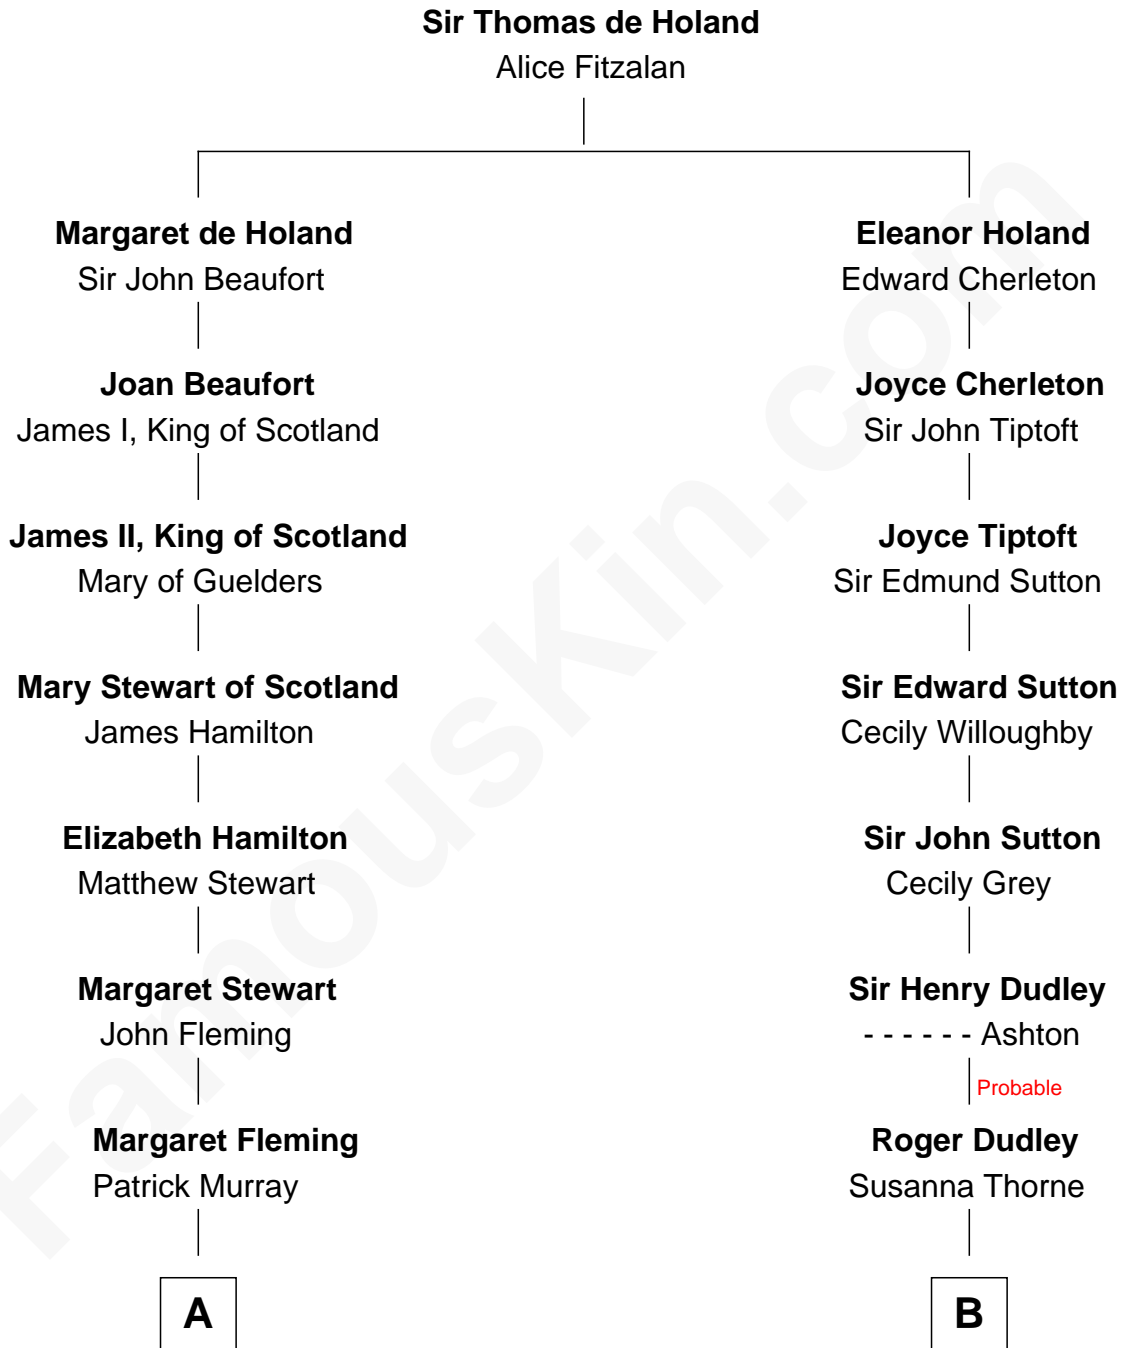

FamousKin.com
Relationship Chart of
Tilda Swinton
Movie Actress

17th cousin 3 times removed of
Tennessee Williams
Author of A Streetcar Named Desire

C

George Sitwell Campbell Swinton

Elizabeth Ebsworth

Alan Henry Campbell Swinton

Mariora Beatrice Evelyn Rochfort Alers-Hankey

Sir John Swinton

Judith Balfour Killen

Tilda Swinton

Movie Actress