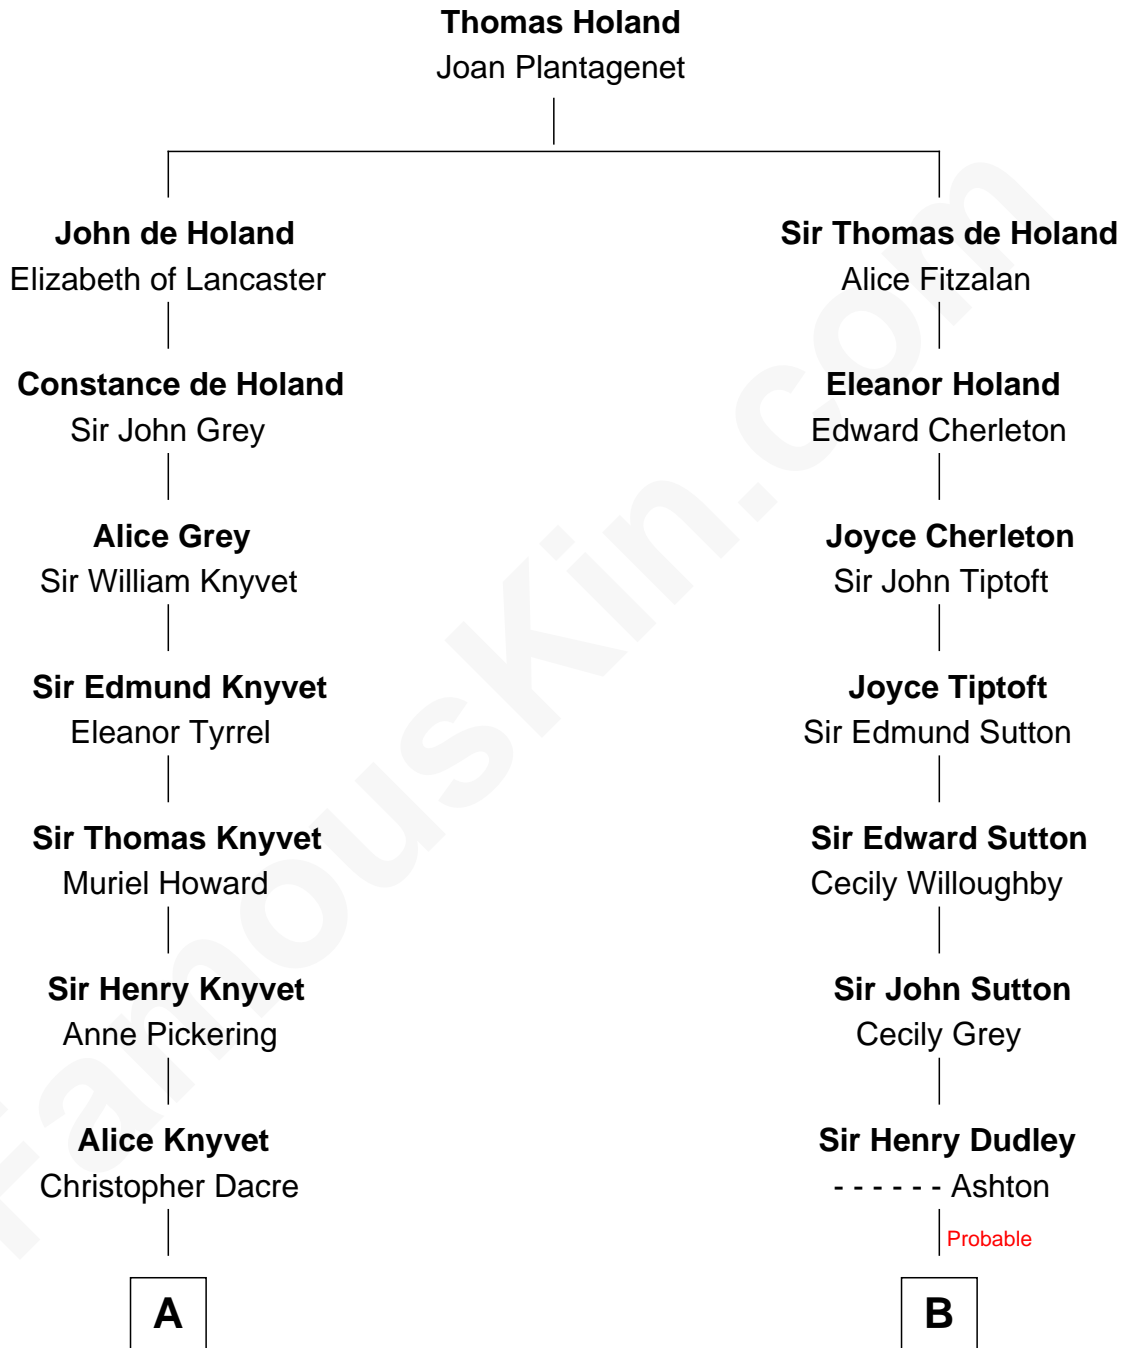

FamousKin.com Relationship Chart of

Tilda Swinton

Movie Actress

18th cousin of

Tennessee Williams

Author of A Streetcar Named Desire

A

Henry Dacre
of Corby Salkeld

Timothy Fetherstonhaugh
Eliza Were Clarke

Albany Fetherstonhaugh
Evelyn Gertrude Astell

Gertrude Clare Fetherstonhaugh
Cecil George Herbert Alers-Hankey

Mariora Beatrice Evelyn Rochfort Alers-Hankey
Alan Henry Campbell Swinton