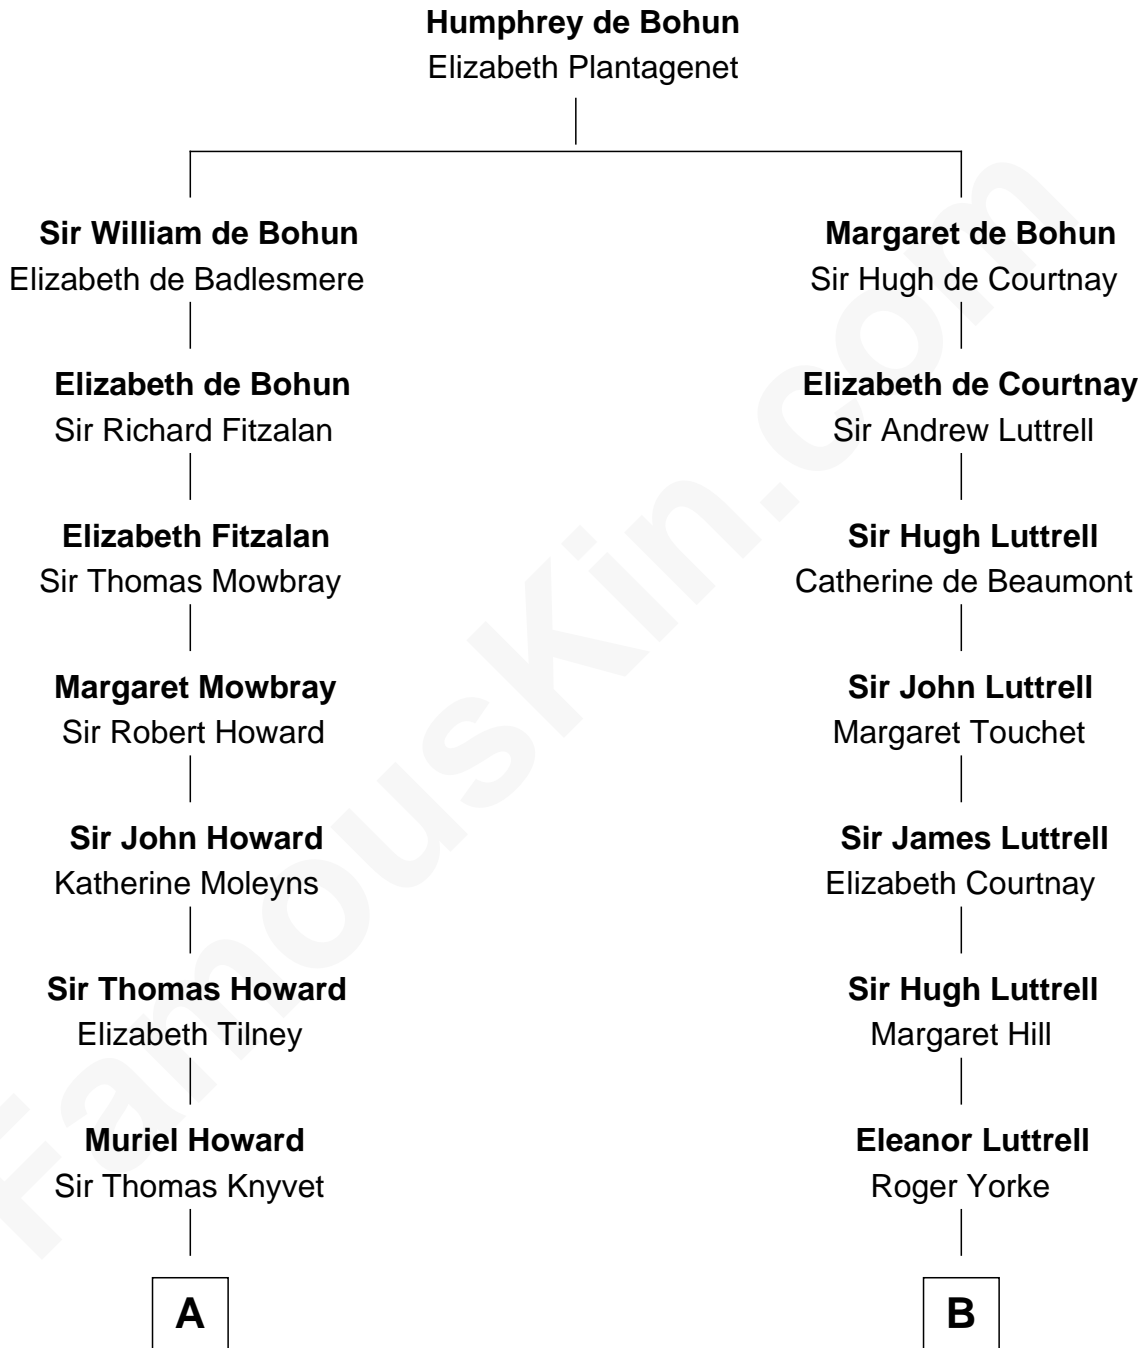

FamousKin.com
Relationship Chart of
Tilda Swinton
Movie Actress

19th cousin 1 time removed of
Tennessee Williams
Author of A Streetcar Named Desire

C

Gertrude Clare Fetherstonhaugh
Cecil George Herbert Alers-Hankey

Matoria Beatrice Evelyn Rochfort Alers-Hankey
Alan Henry Campbell Swinton

Sir John Swinton
Judith Balfour Killen

Tilda Swinton
Movie Actress

D

Isabelle Coffin
Thomas Lanier Williams

Cornelius Coffin Williams
Edwina Dakin

Tennessee Williams
Author of A Streetcar Named Desire