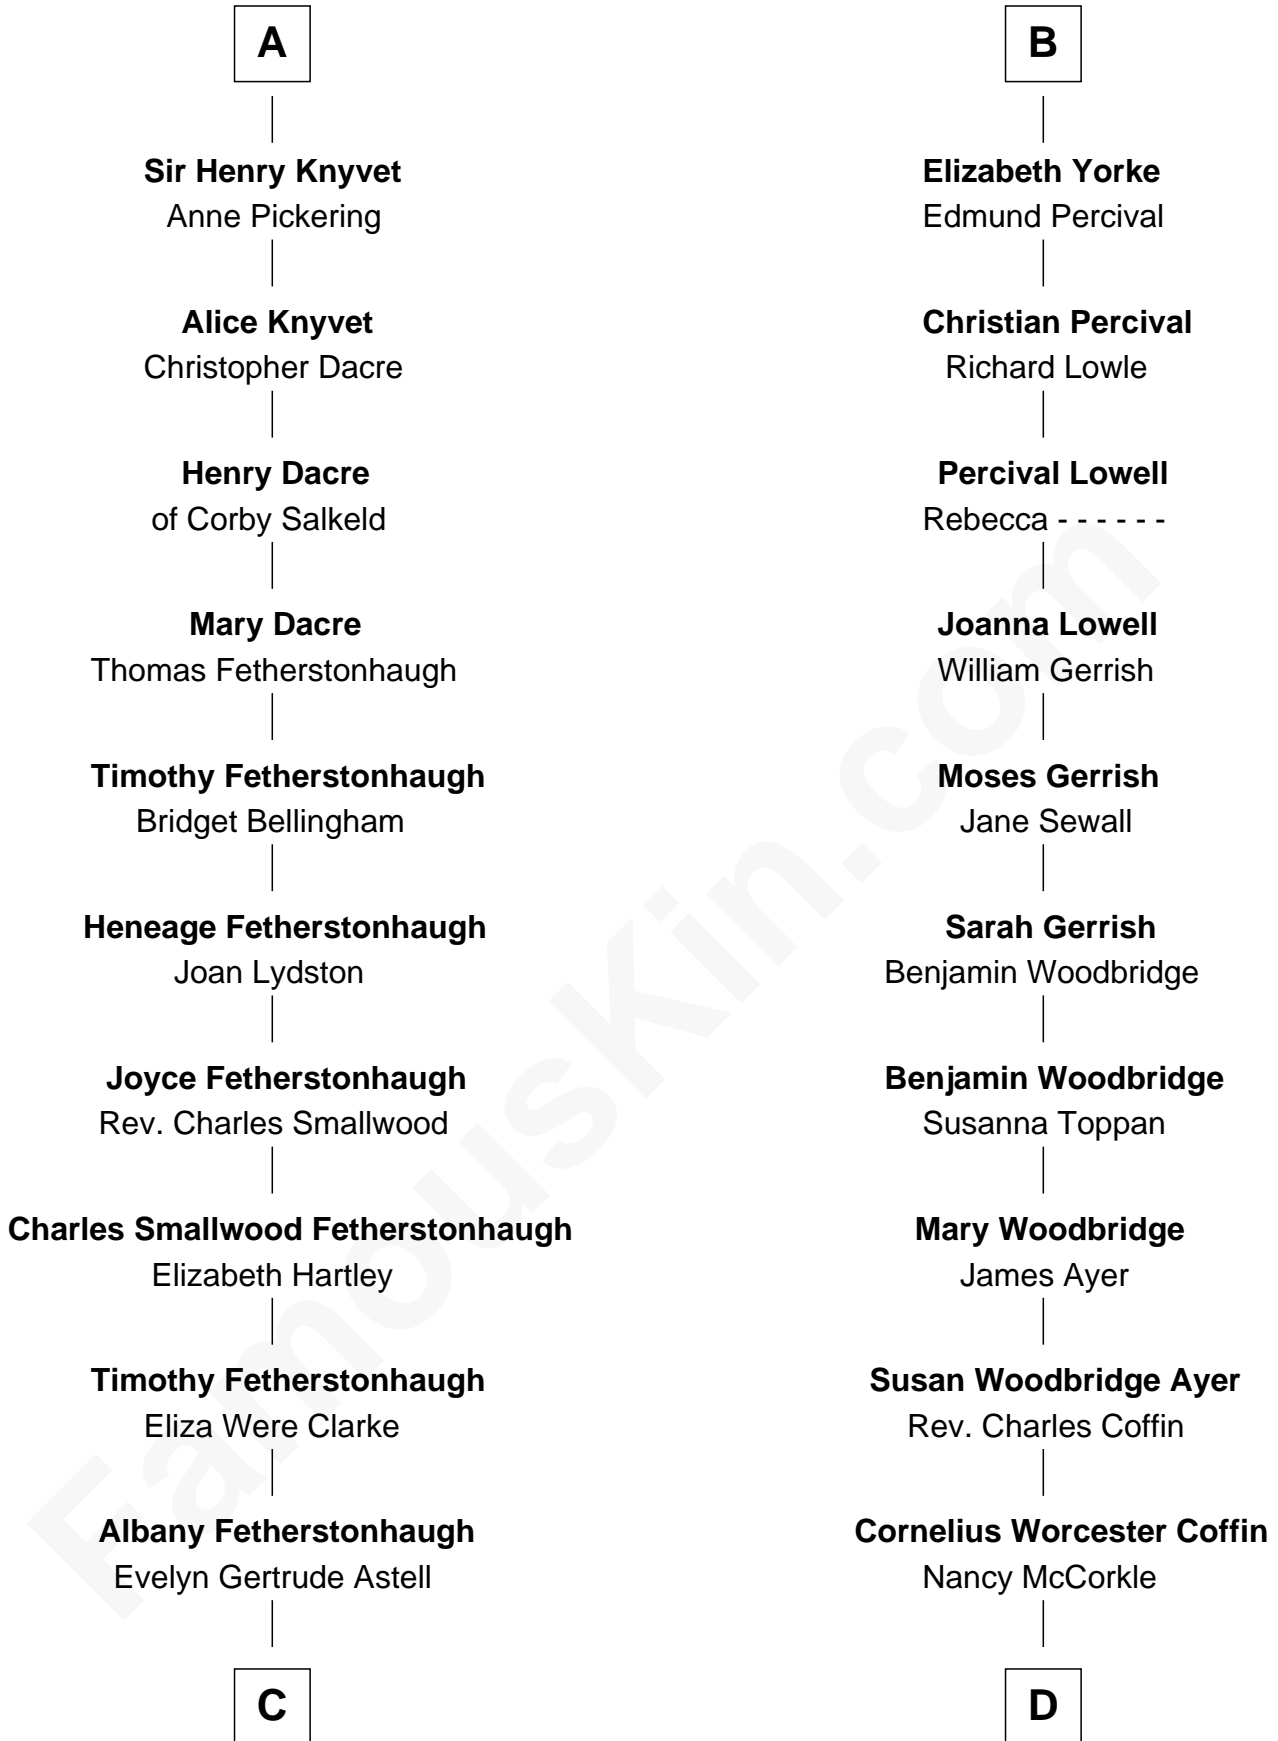

FamousKin.com
Relationship Chart of
Tilda Swinton
Movie Actress

19th cousin 1 time removed of
Tennessee Williams
Author of A Streetcar Named Desire

C

Gertrude Clare Fetherstonhaugh
Cecil George Herbert Alers-Hankey

Matoria Beatrice Evelyn Rochfort Alers-Hankey
Alan Henry Campbell Swinton

Sir John Swinton
Judith Balfour Killen

Tilda Swinton
Movie Actress

D

Isabelle Coffin
Thomas Lanier Williams

Cornelius Coffin Williams
Edwina Dakin