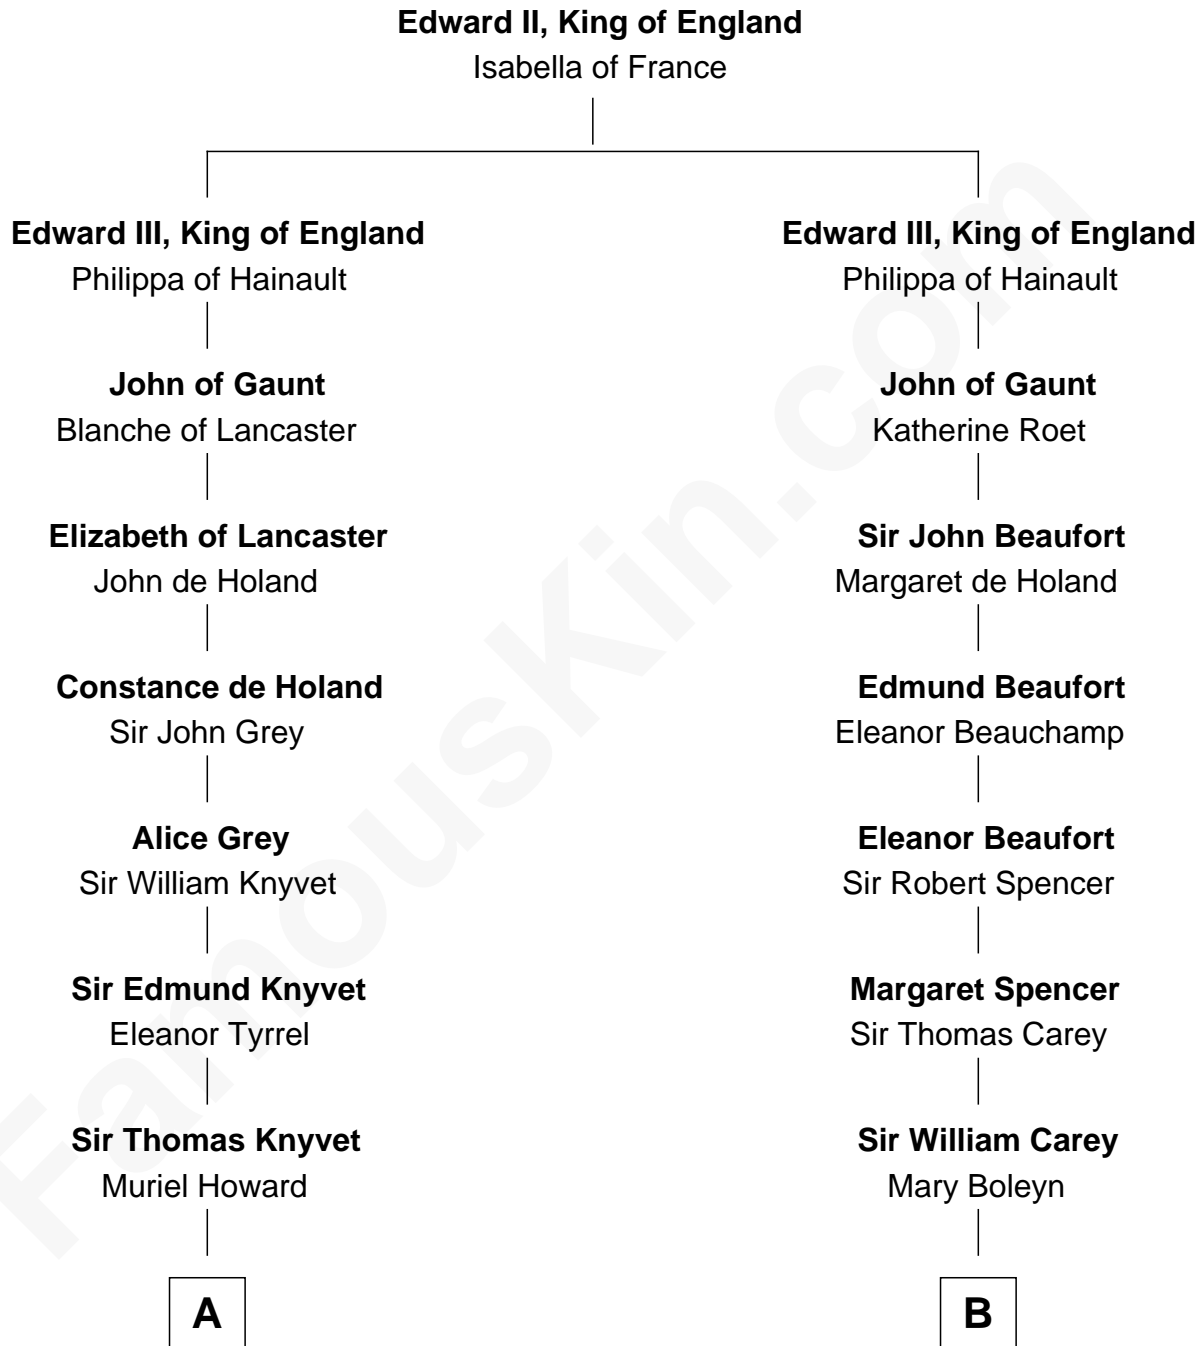

FamousKin.com Relationship Chart of

Tilda Swinton

Movie Actress

19th cousin 1 time removed of

Liz Claiborne

Fashion Designer and Founder of Liz Claiborne Inc.

C

Gertrude Clare Fetherstonhaugh
Cecil George Herbert Alers-Hankey

Matoria Beatrice Evelyn Rochfort Alers-Hankey
Alan Henry Campbell Swinton

Sir John Swinton
Judith Balfour Killen

Tilda Swinton
Movie Actress

D

Fernand Claiborne
Marie Louise Villeré

Omer Villere Claiborne
Carolyn Louise Fenner