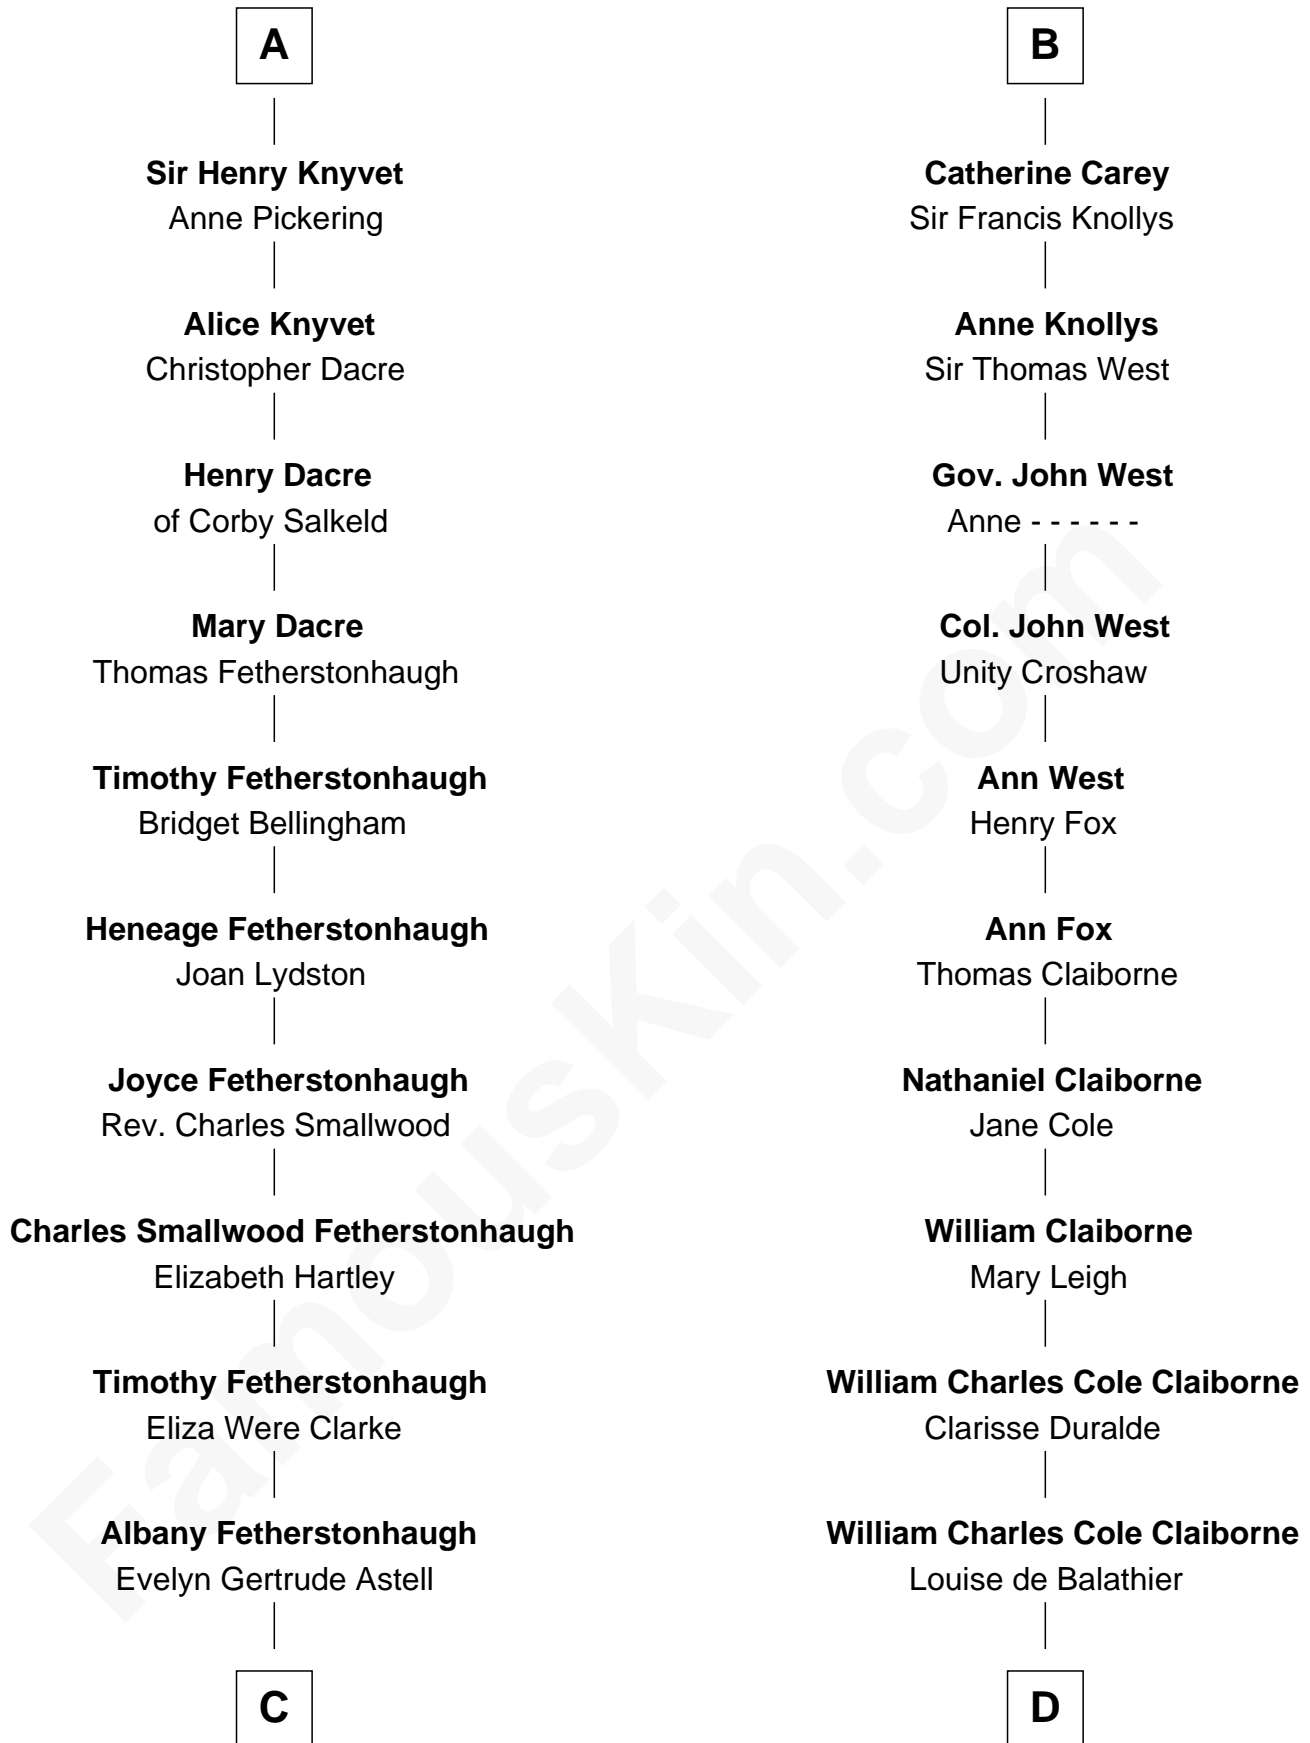

FamousKin.com Relationship Chart of

Tilda Swinton

Movie Actress

19th cousin 1 time removed of

Liz Claiborne

Fashion Designer and Founder of Liz Claiborne Inc.

C

Gertrude Clare Fetherstonhaugh
Cecil George Herbert Alers-Hankey

Matoria Beatrice Evelyn Rochfort Alers-Hankey
Alan Henry Campbell Swinton

Sir John Swinton
Judith Balfour Killen

Tilda Swinton
Movie Actress

D

Fernand Claiborne
Marie Louise Villeré

Omer Villere Claiborne
Carolyn Louise Fenner