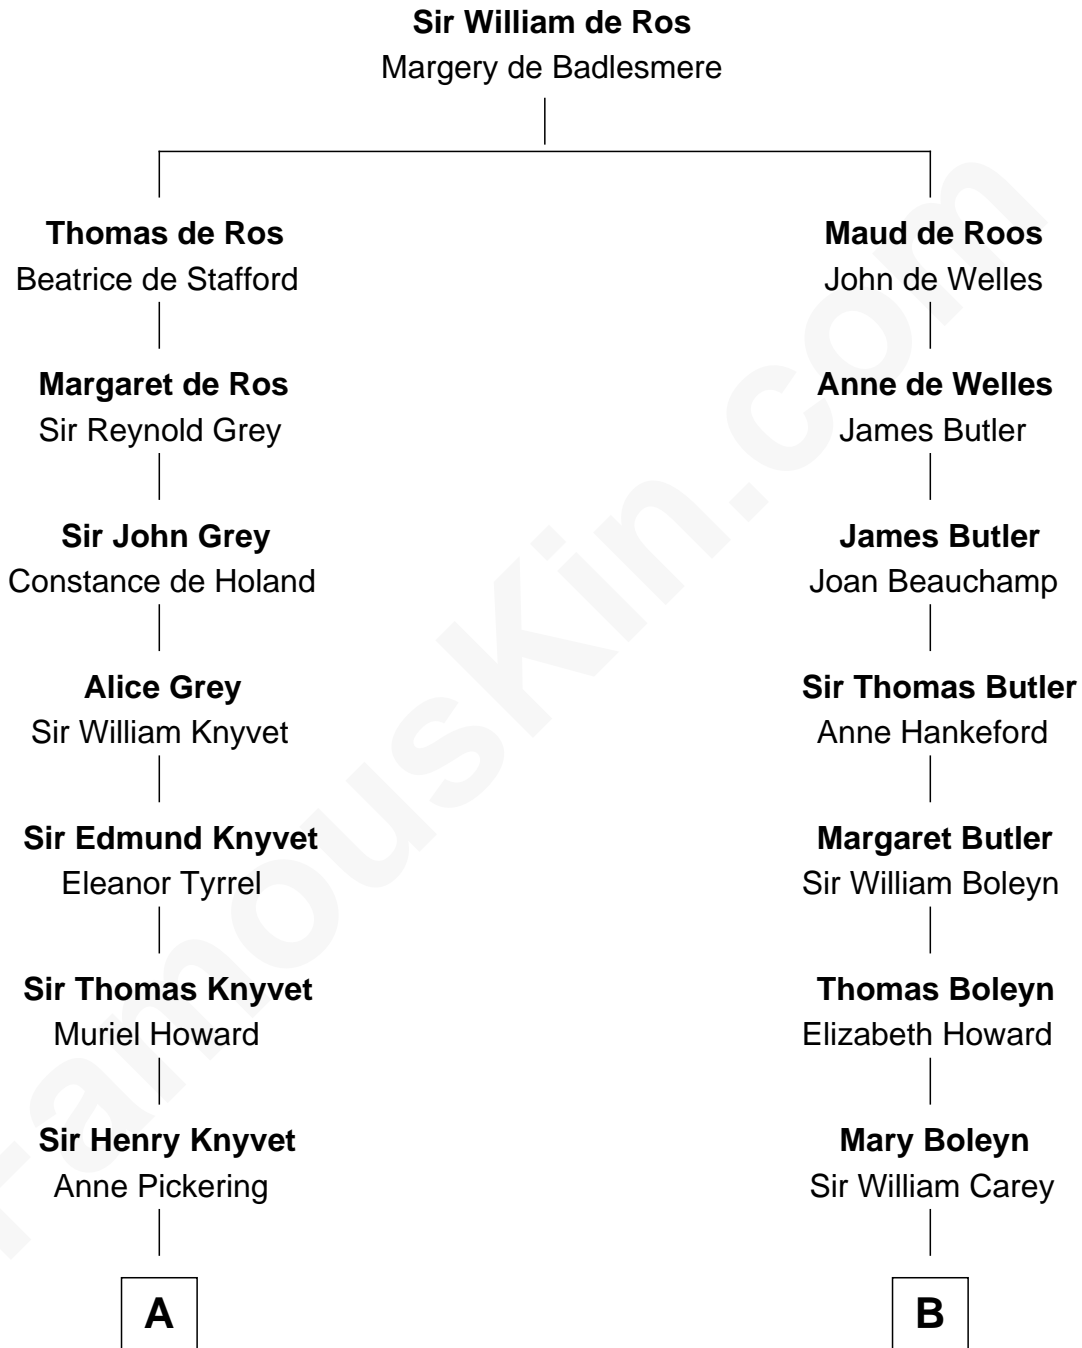

FamousKin.com Relationship Chart of

Tilda Swinton

Movie Actress

19th cousin of

Liz Claiborne

Fashion Designer and Founder of Liz Claiborne Inc.

A

Alice Knyvet
Christopher Dacre