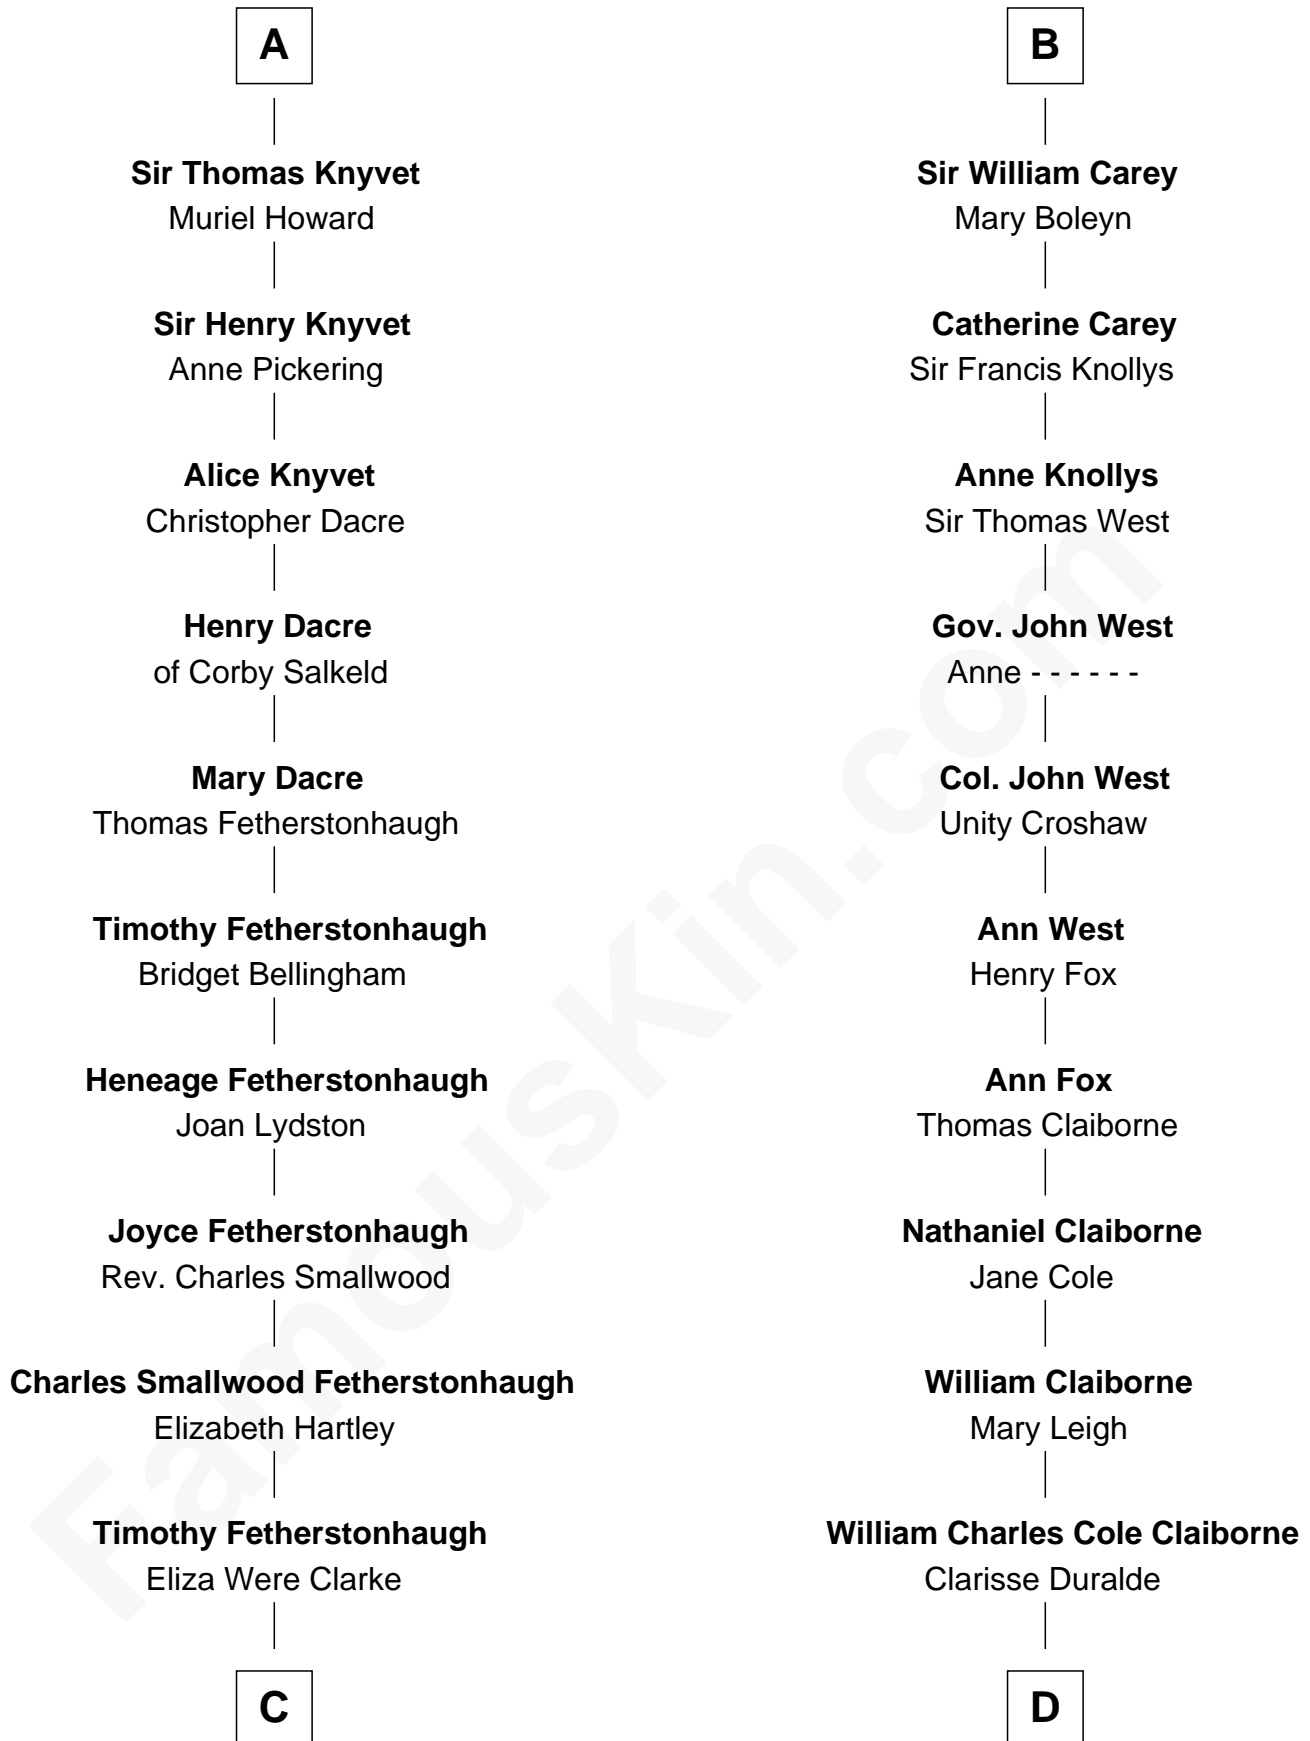

FamousKin.com Relationship Chart of

Tilda Swinton

Movie Actress

20th cousin 1 time removed of

Liz Claiborne

Fashion Designer and Founder of Liz Claiborne Inc.

Sir Gilbert de Clare

Joan of Acre

C

Albany Fetherstonhaugh

Evelyn Gertrude Astell

Gertrude Clare Fetherstonhaugh

Cecil George Herbert Alers-Hankey

Mariora Beatrice Evelyn Rochfort Alers-Hankey

Alan Henry Campbell Swinton

Sir John Swinton