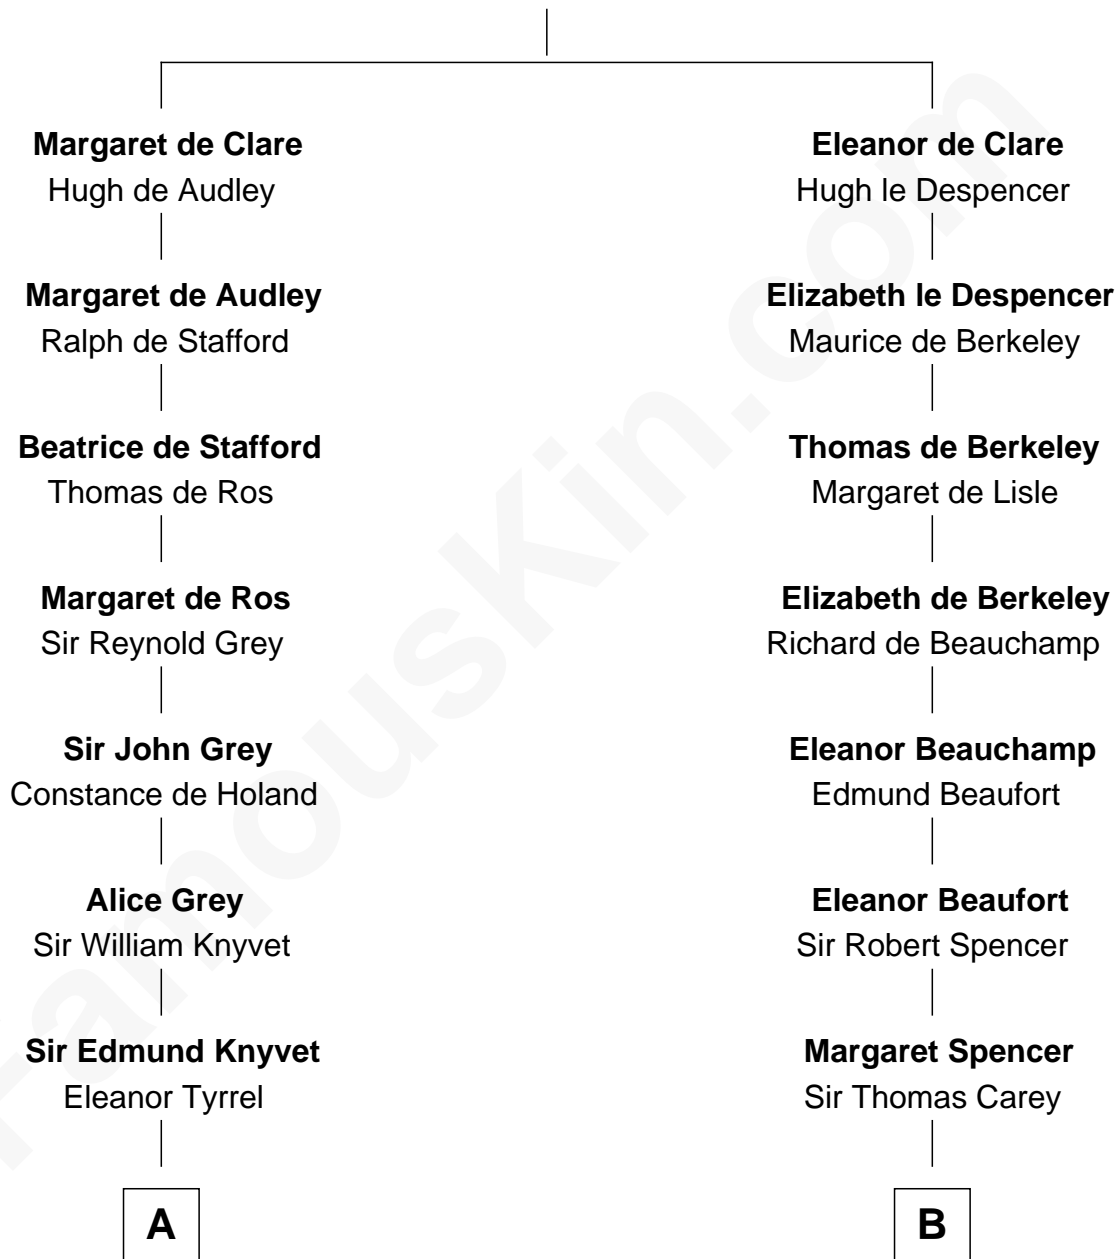

FamousKin.com Relationship Chart of

Tilda Swinton

Movie Actress

20th cousin 1 time removed of

Liz Claiborne

Fashion Designer and Founder of Liz Claiborne Inc.

Sir Gilbert de Clare

Joan of Acre

C

Albany Fetherstonhaugh

Evelyn Gertrude Astell

Gertrude Clare Fetherstonhaugh

Cecil George Herbert Alers-Hankey

Mariora Beatrice Evelyn Rochfort Alers-Hankey

Alan Henry Campbell Swinton

Sir John Swinton

Judith Balfour Killen

Tilda Swinton

Movie Actress

D

William Charles Cole Claiborne

Louise de Balathier

Fernand Claiborne

Marie Louise Villeré