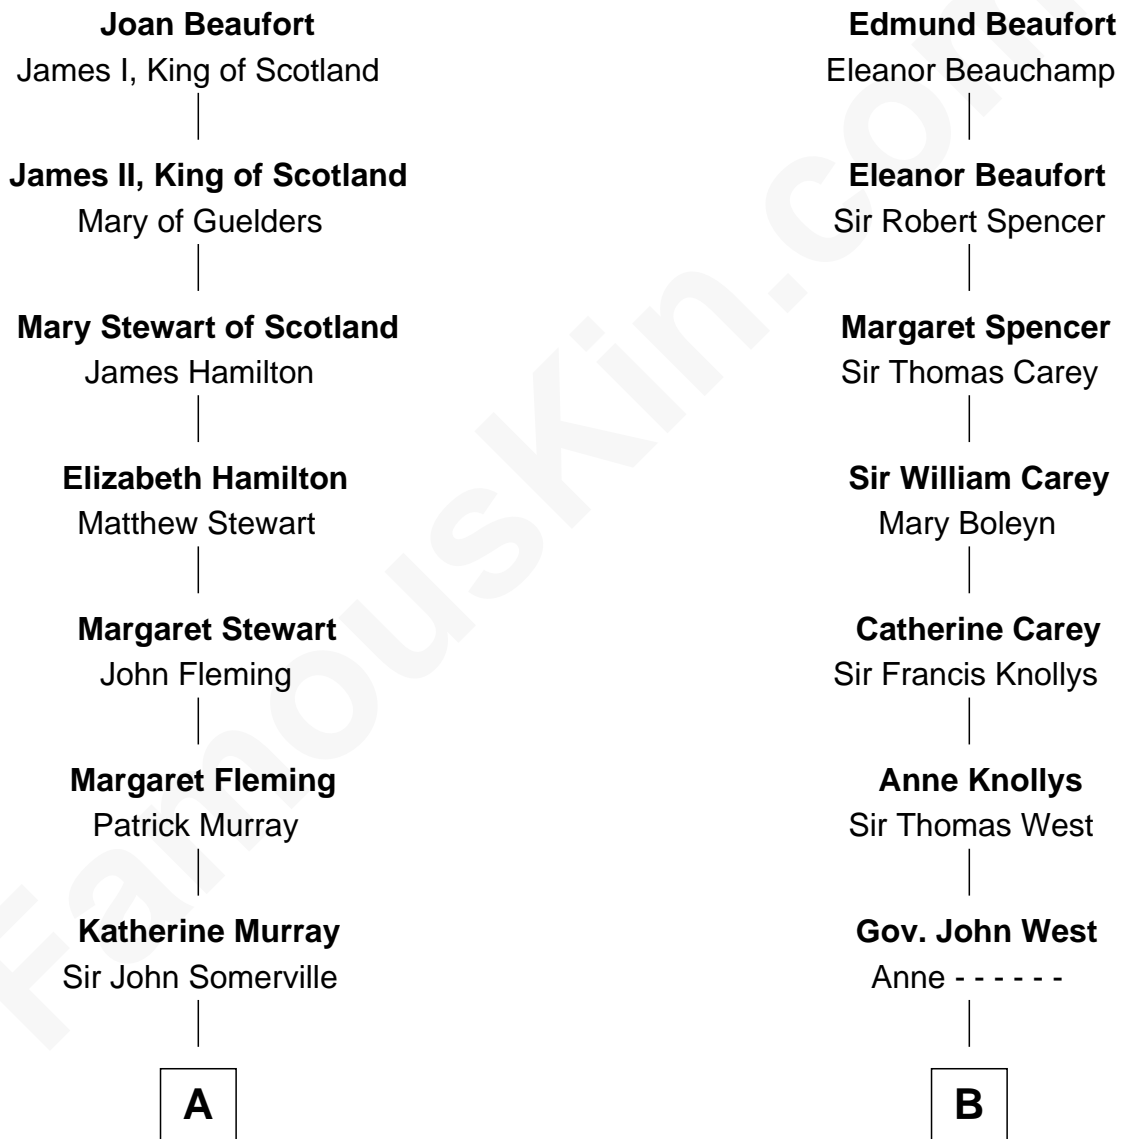

FamousKin.com Relationship Chart of

Tilda Swinton

Movie Actress

16th cousin 3 times removed of

Liz Claiborne

Fashion Designer and Founder of Liz Claiborne Inc.

Sir John Beaufort

Margaret de Holand

C

—
Alan Henry Campbell Swinton

Mariora Beatrice Evelyn Rochfort Alers-Hankey

—
Sir John Swinton

Judith Balfour Killen

—
Tilda Swinton

Movie Actress

FamousKin.com