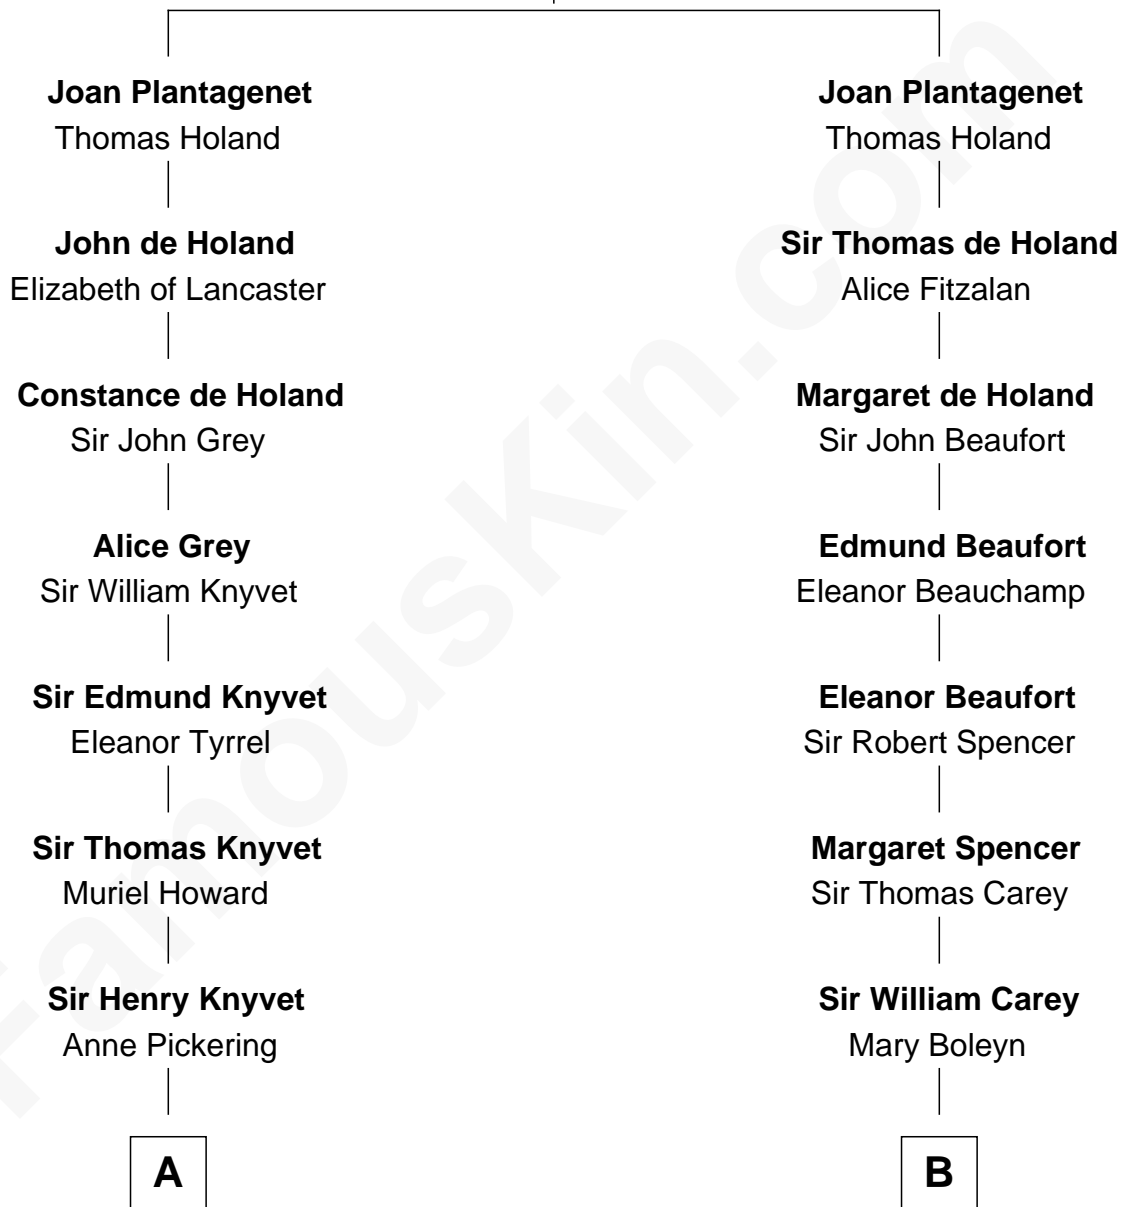

# FamousKin.com Relationship Chart of

**Tilda Swinton**

*Movie Actress*

19th cousin of

**Liz Claiborne**

*Fashion Designer and Founder of Liz Claiborne Inc.*

**Edmund of Woodstock**

Margaret Wake

**C**

**Mariora Beatrice Evelyn Rochfort Alers-Hankey**

Alan Henry Campbell Swinton

**Sir John Swinton**

Judith Balfour Killen

**Tilda Swinton**

*Movie Actress*

**D**