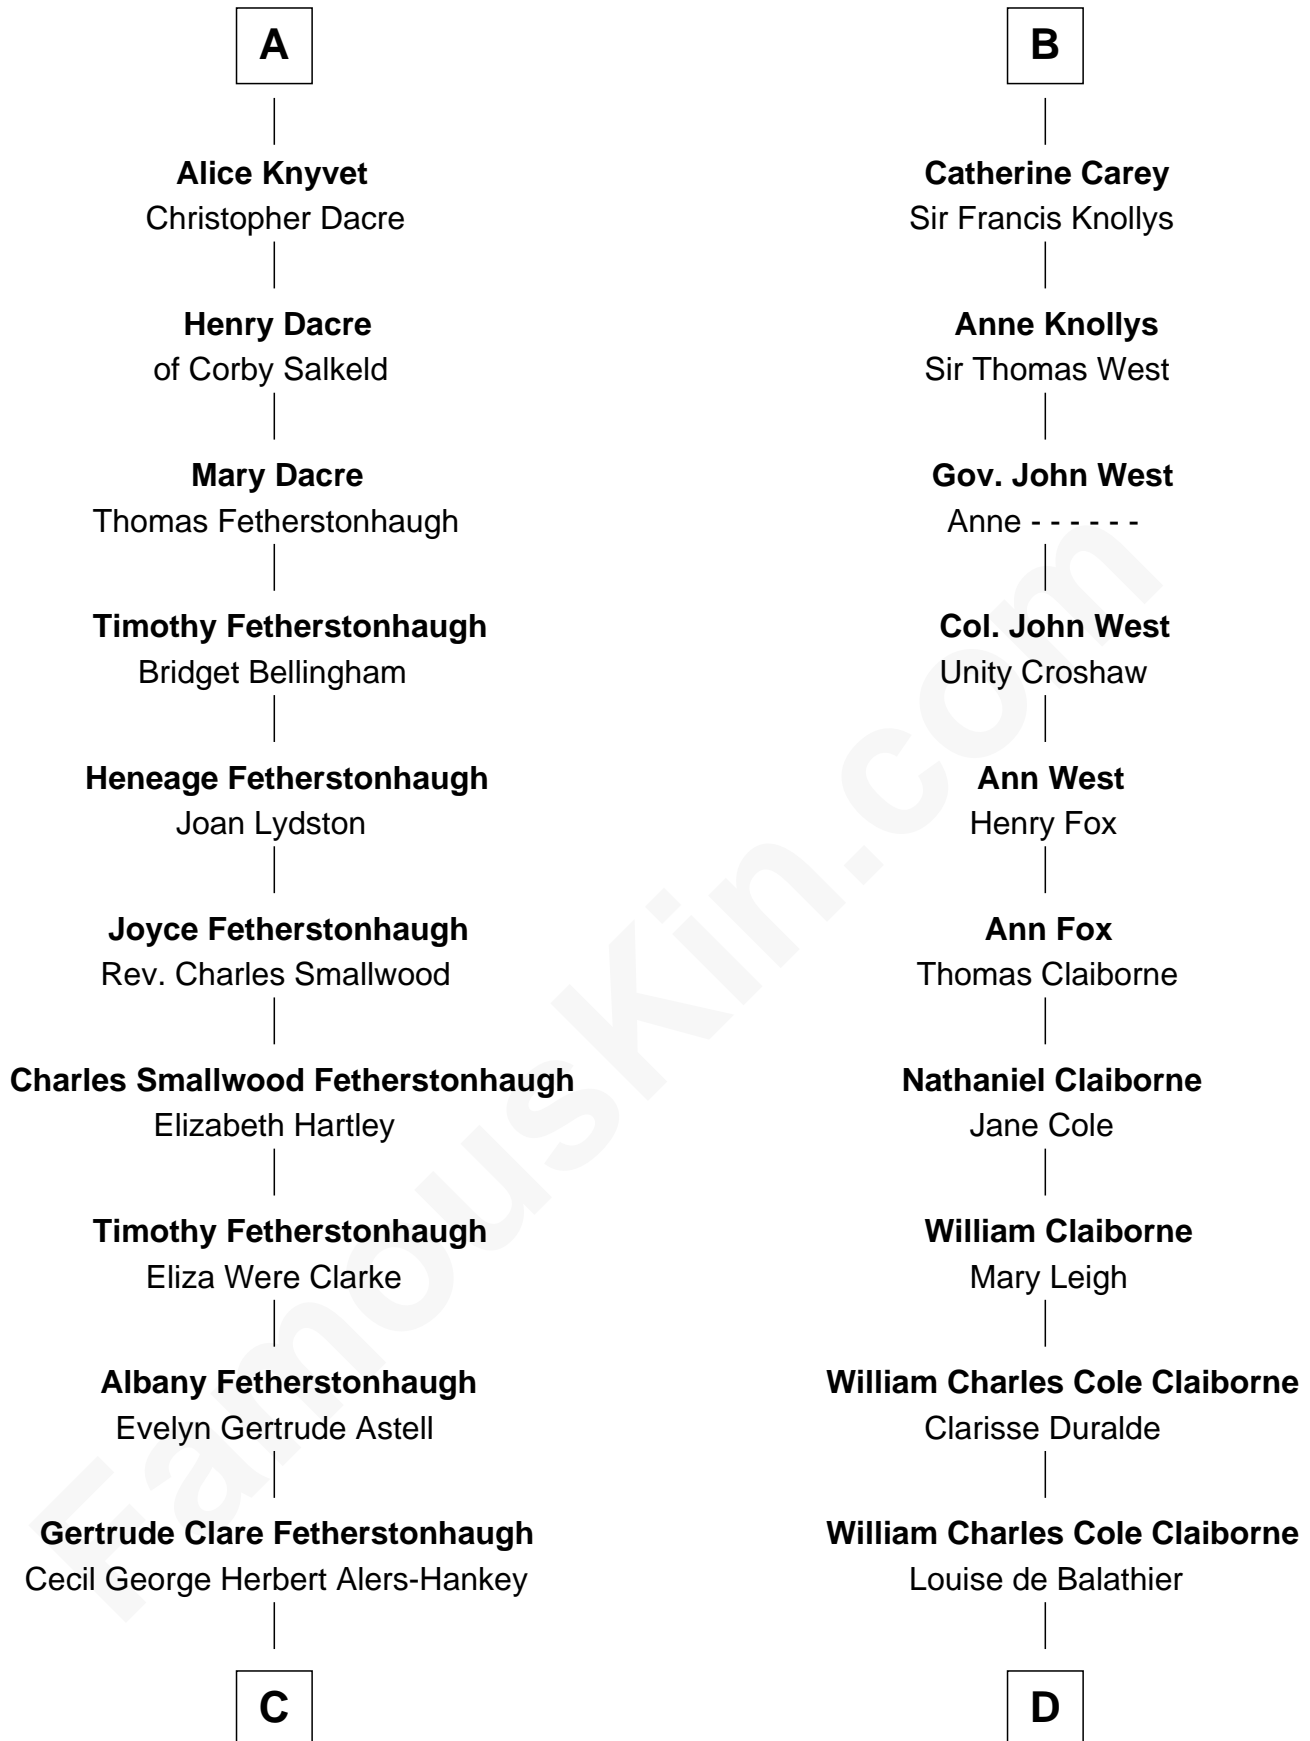

# FamousKin.com Relationship Chart of

**Tilda Swinton**

*Movie Actress*

19th cousin of

**Liz Claiborne**

*Fashion Designer and Founder of Liz Claiborne Inc.*

**Edmund of Woodstock**

Margaret Wake

**C**

**Mariora Beatrice Evelyn Rochfort Alers-Hankey**

Alan Henry Campbell Swinton

**Sir John Swinton**

Judith Balfour Killen

**Tilda Swinton**

*Movie Actress*

**D**