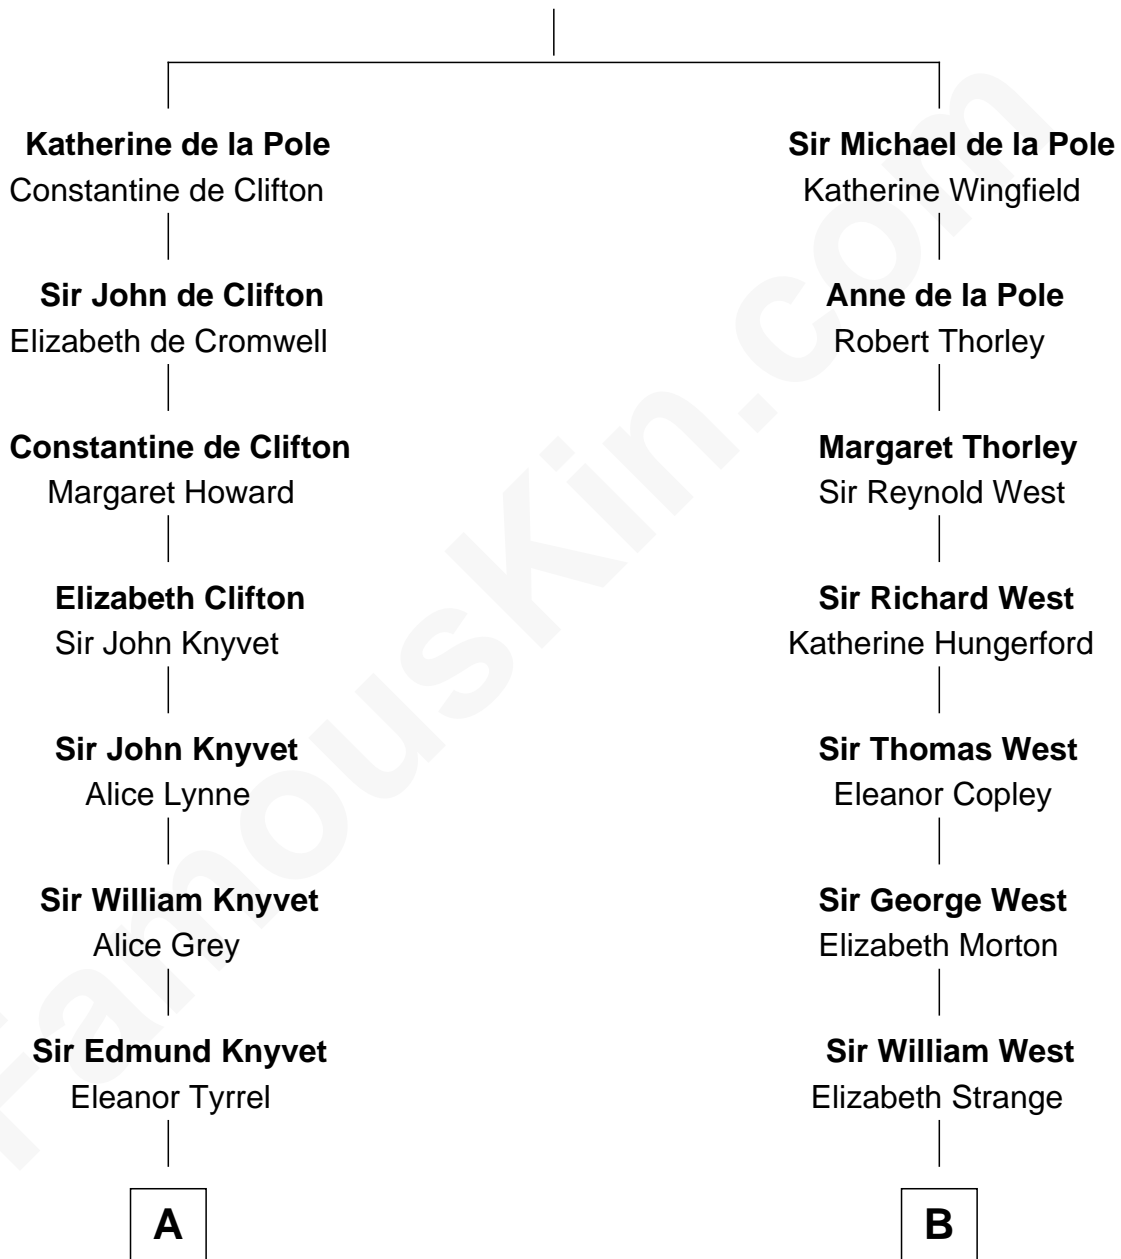

FamousKin.com
Relationship Chart of
Tilda Swinton
Movie Actress

18th cousin 3 times removed of

Liz Claiborne

Fashion Designer and Founder of Liz Claiborne Inc.

Sir William de la Pole
 Katherine de Norwich

C

Albany Fetherstonhaugh

Evelyn Gertrude Astell

Gertrude Clare Fetherstonhaugh

Cecil George Herbert Alers-Hankey

Mariora Beatrice Evelyn Rochfort Alers-Hankey

Alan Henry Campbell Swinton

Sir John Swinton