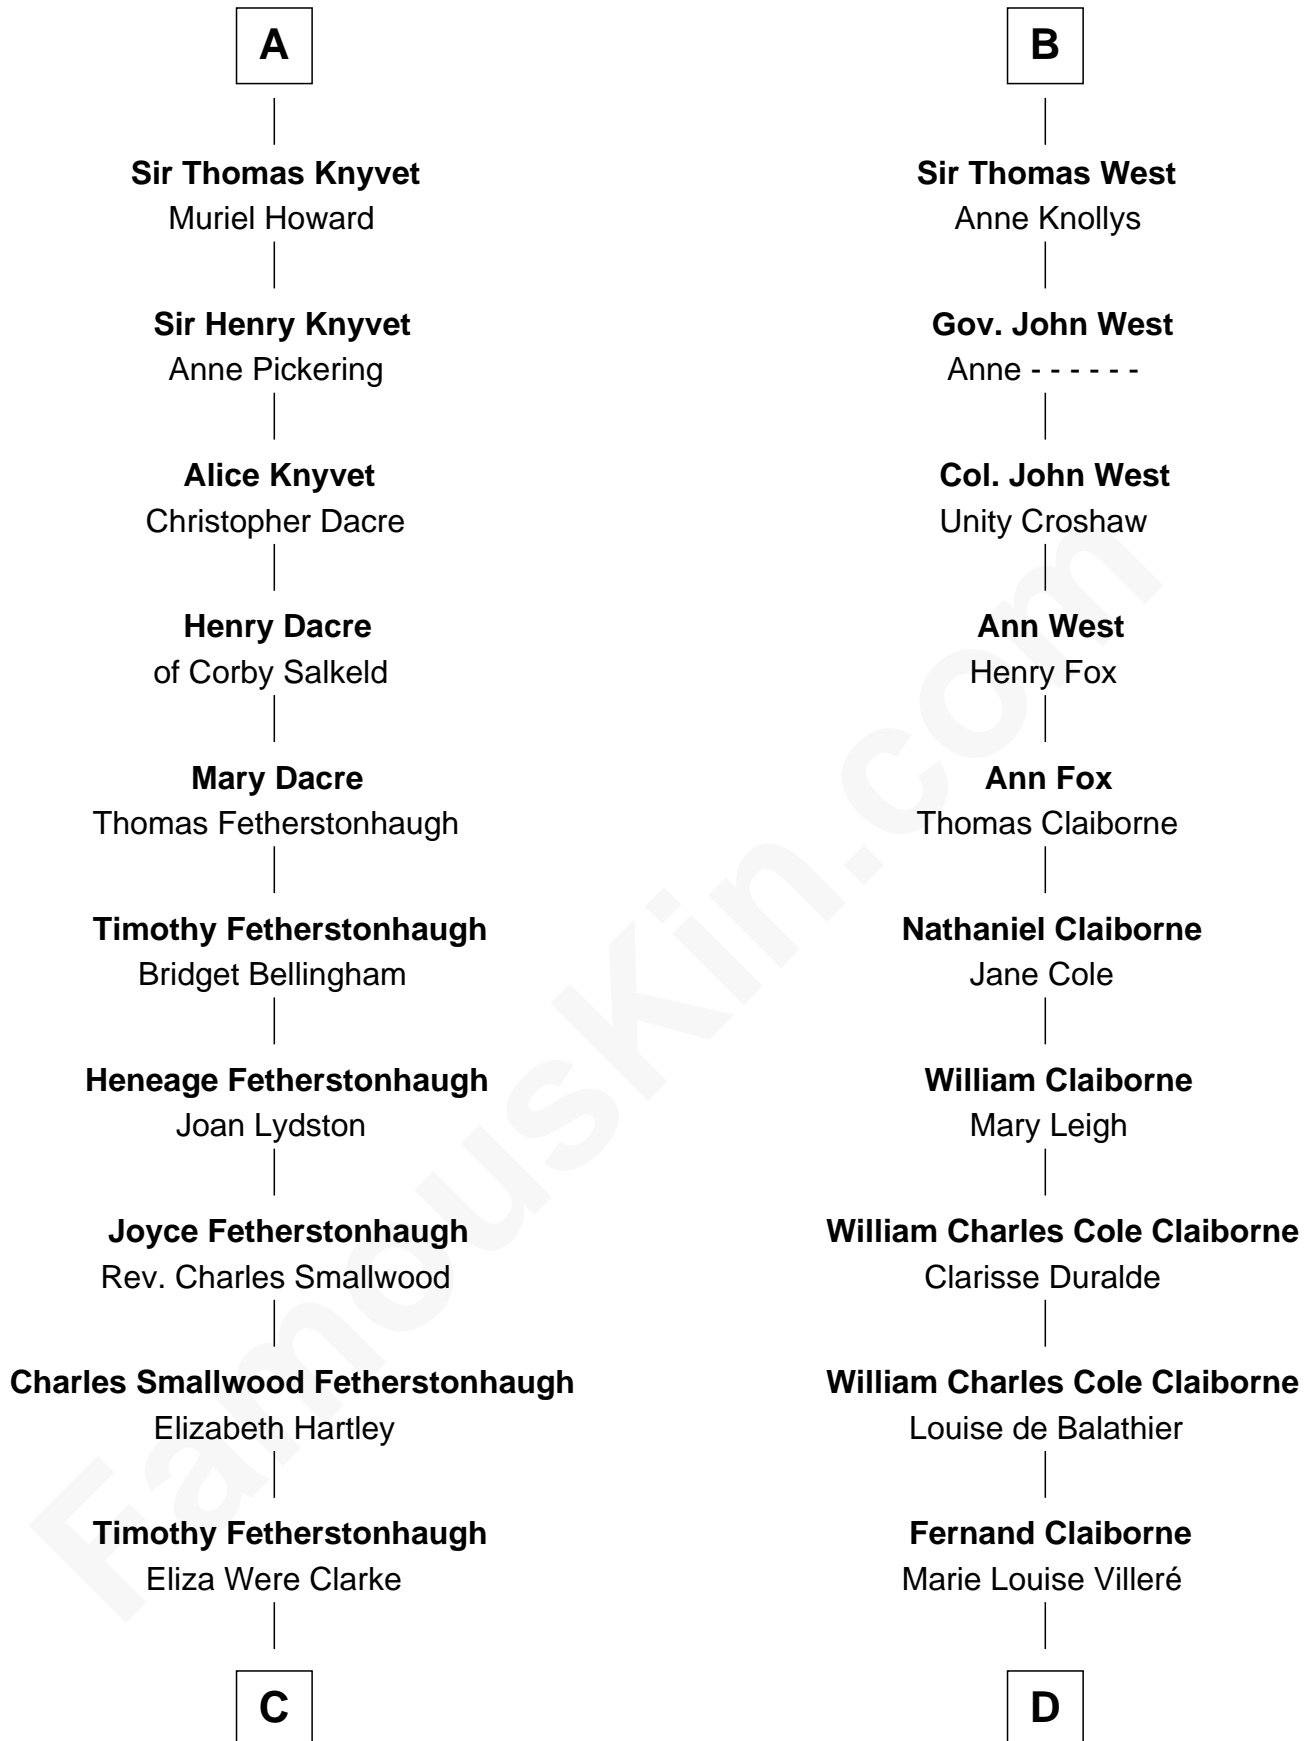

FamousKin.com
Relationship Chart of
Tilda Swinton
Movie Actress

18th cousin 3 times removed of

Liz Claiborne

Fashion Designer and Founder of Liz Claiborne Inc.

Sir William de la Pole
 Katherine de Norwich

C

Albany Fetherstonhaugh

Evelyn Gertrude Astell

Gertrude Clare Fetherstonhaugh

Cecil George Herbert Alers-Hankey

Mariora Beatrice Evelyn Rochfort Alers-Hankey

Alan Henry Campbell Swinton

Sir John Swinton