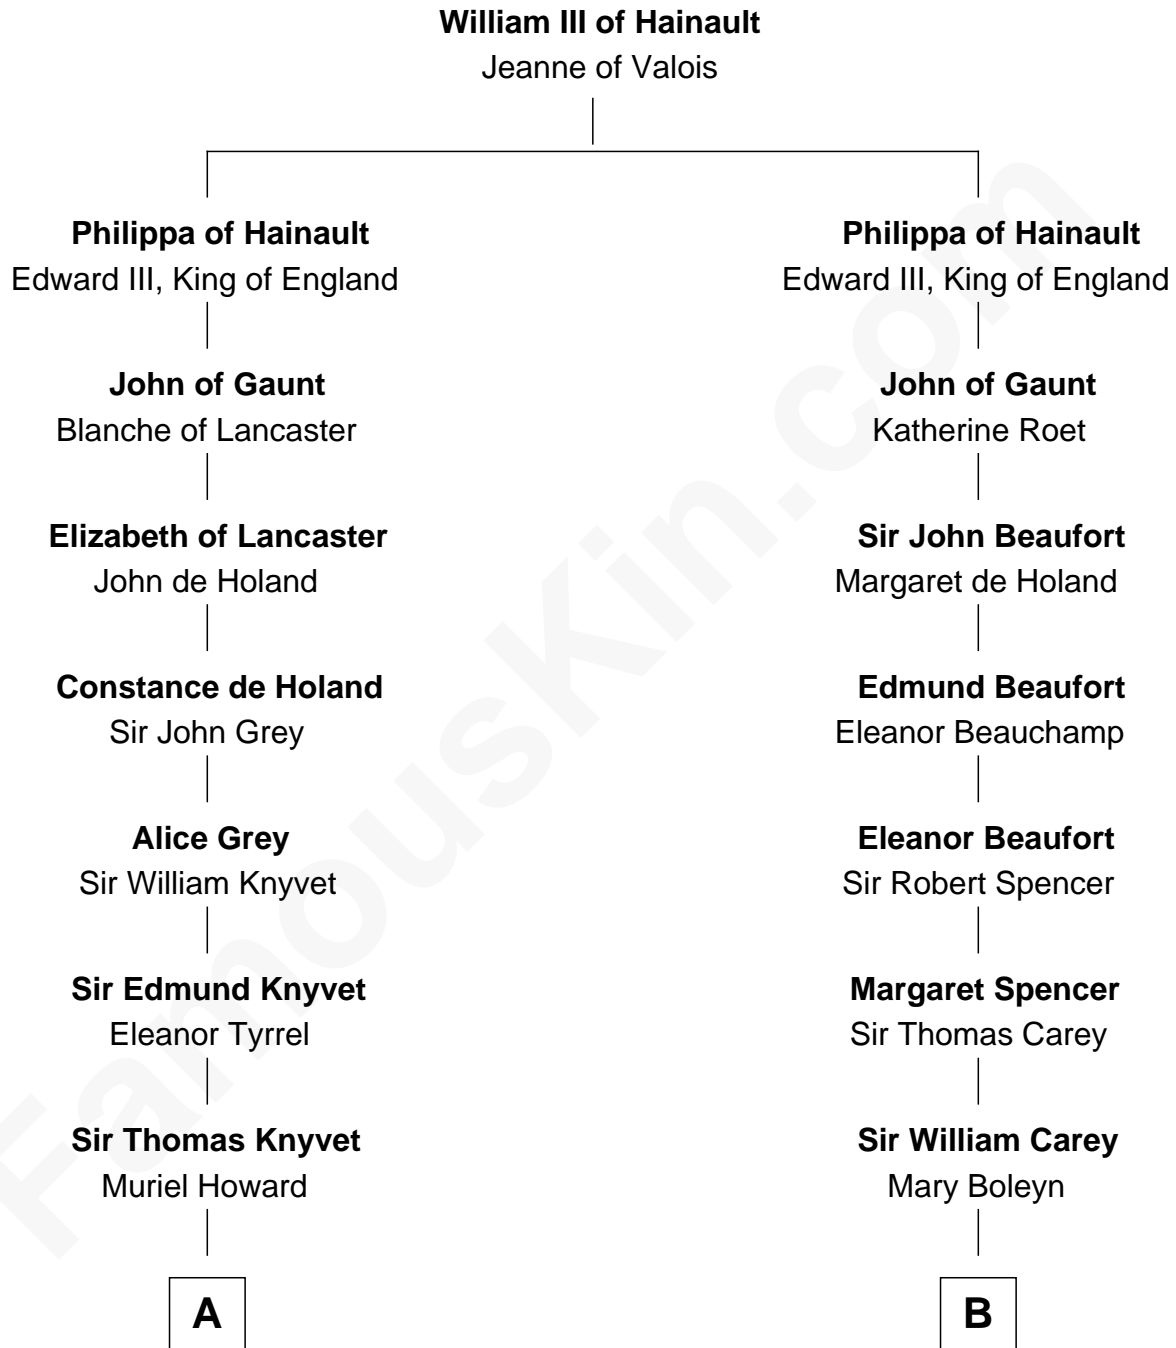

FamousKin.com
Relationship Chart of
Tilda Swinton
Movie Actress

15th cousin 5 times removed of
William C. C. Claiborne
1st Governor of Louisiana

A

Sir Henry Knyvet
Anne Pickering

Alice Knyvet
Christopher Dacre

Timothy Fetherstonhaugh
Eliza Were Clarke

Albany Fetherstonhaugh
Evelyn Gertrude Astell

C

B

Catherine Carey
Sir Francis Knollys

Anne Knollys
Sir Thomas West

Gov. John West
Anne - - - - -

Col. John West
Unity Croshaw