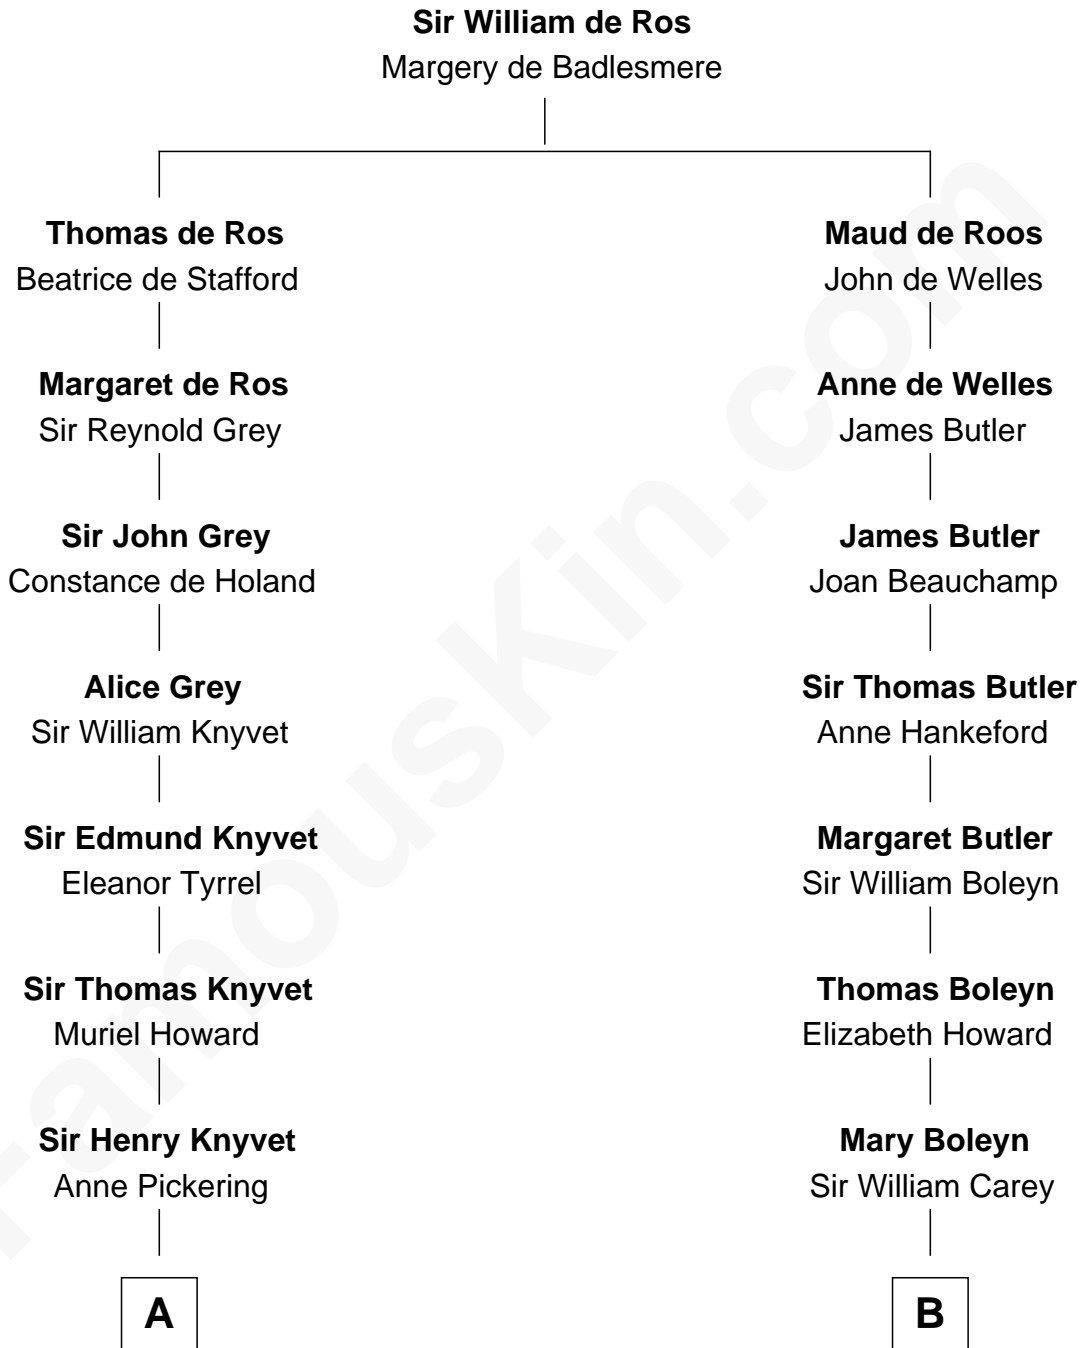

FamousKin.com
Relationship Chart of
Tilda Swinton
Movie Actress

15th cousin 4 times removed of
William C. C. Claiborne
1st Governor of Louisiana

A

Alice Knyvet
Christopher Dacre

Henry Dacre
of Corby Salkeld