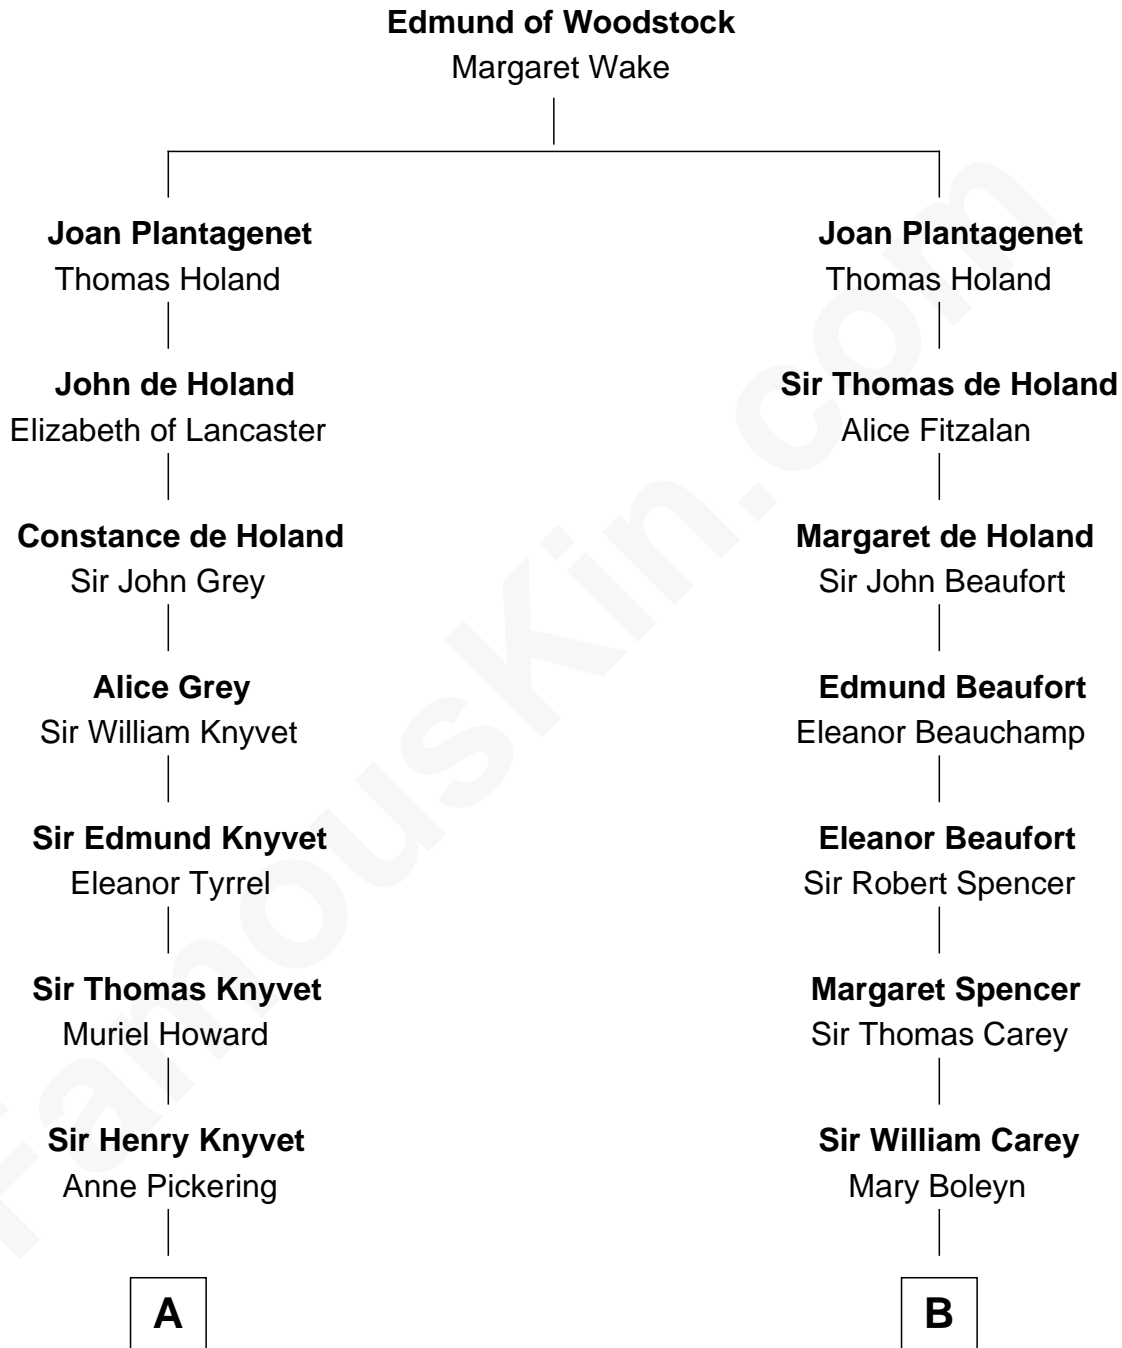

FamousKin.com
Relationship Chart of
Tilda Swinton
Movie Actress

15th cousin 4 times removed of
William C. C. Claiborne
1st Governor of Louisiana

A

Alice Knyvet
Christopher Dacre

Henry Dacre
of Corby Salkeld