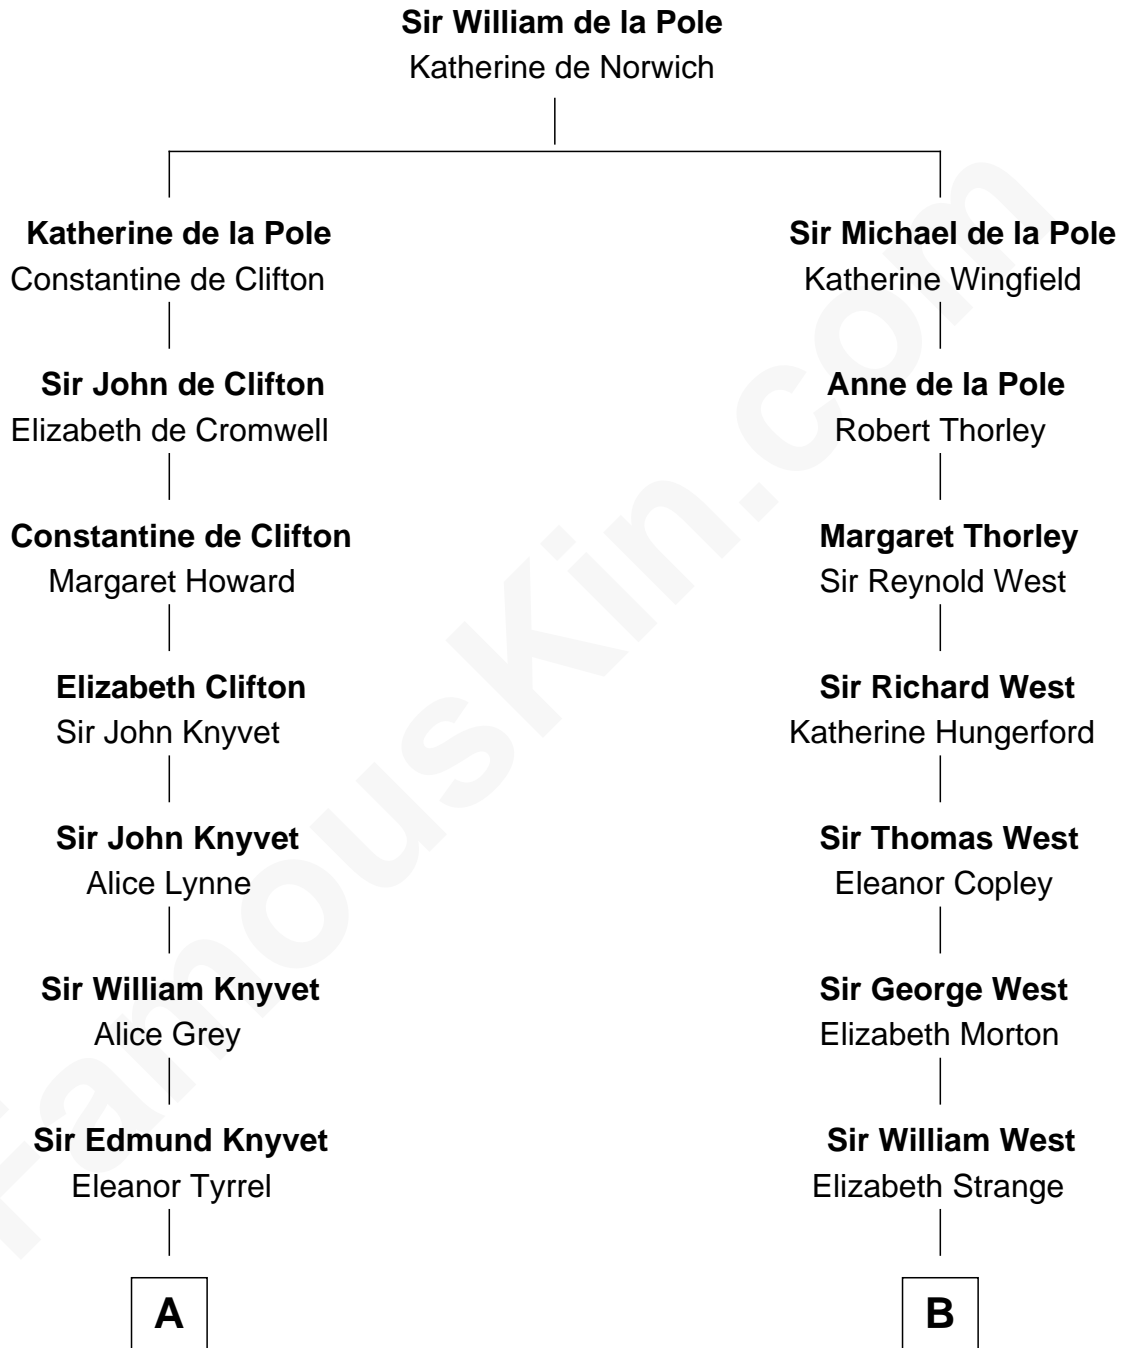

FamousKin.com
Relationship Chart of
Tilda Swinton
Movie Actress

14th cousin 7 times removed of
William C. C. Claiborne
1st Governor of Louisiana

C

Albany Fetherstonhaugh

Evelyn Gertrude Astell

Gertrude Clare Fetherstonhaugh

Cecil George Herbert Alers-Hankey

Mariora Beatrice Evelyn Rochfort Alers-Hankey

Alan Henry Campbell Swinton

Sir John Swinton

Judith Balfour Killen

Tilda Swinton

Movie Actress