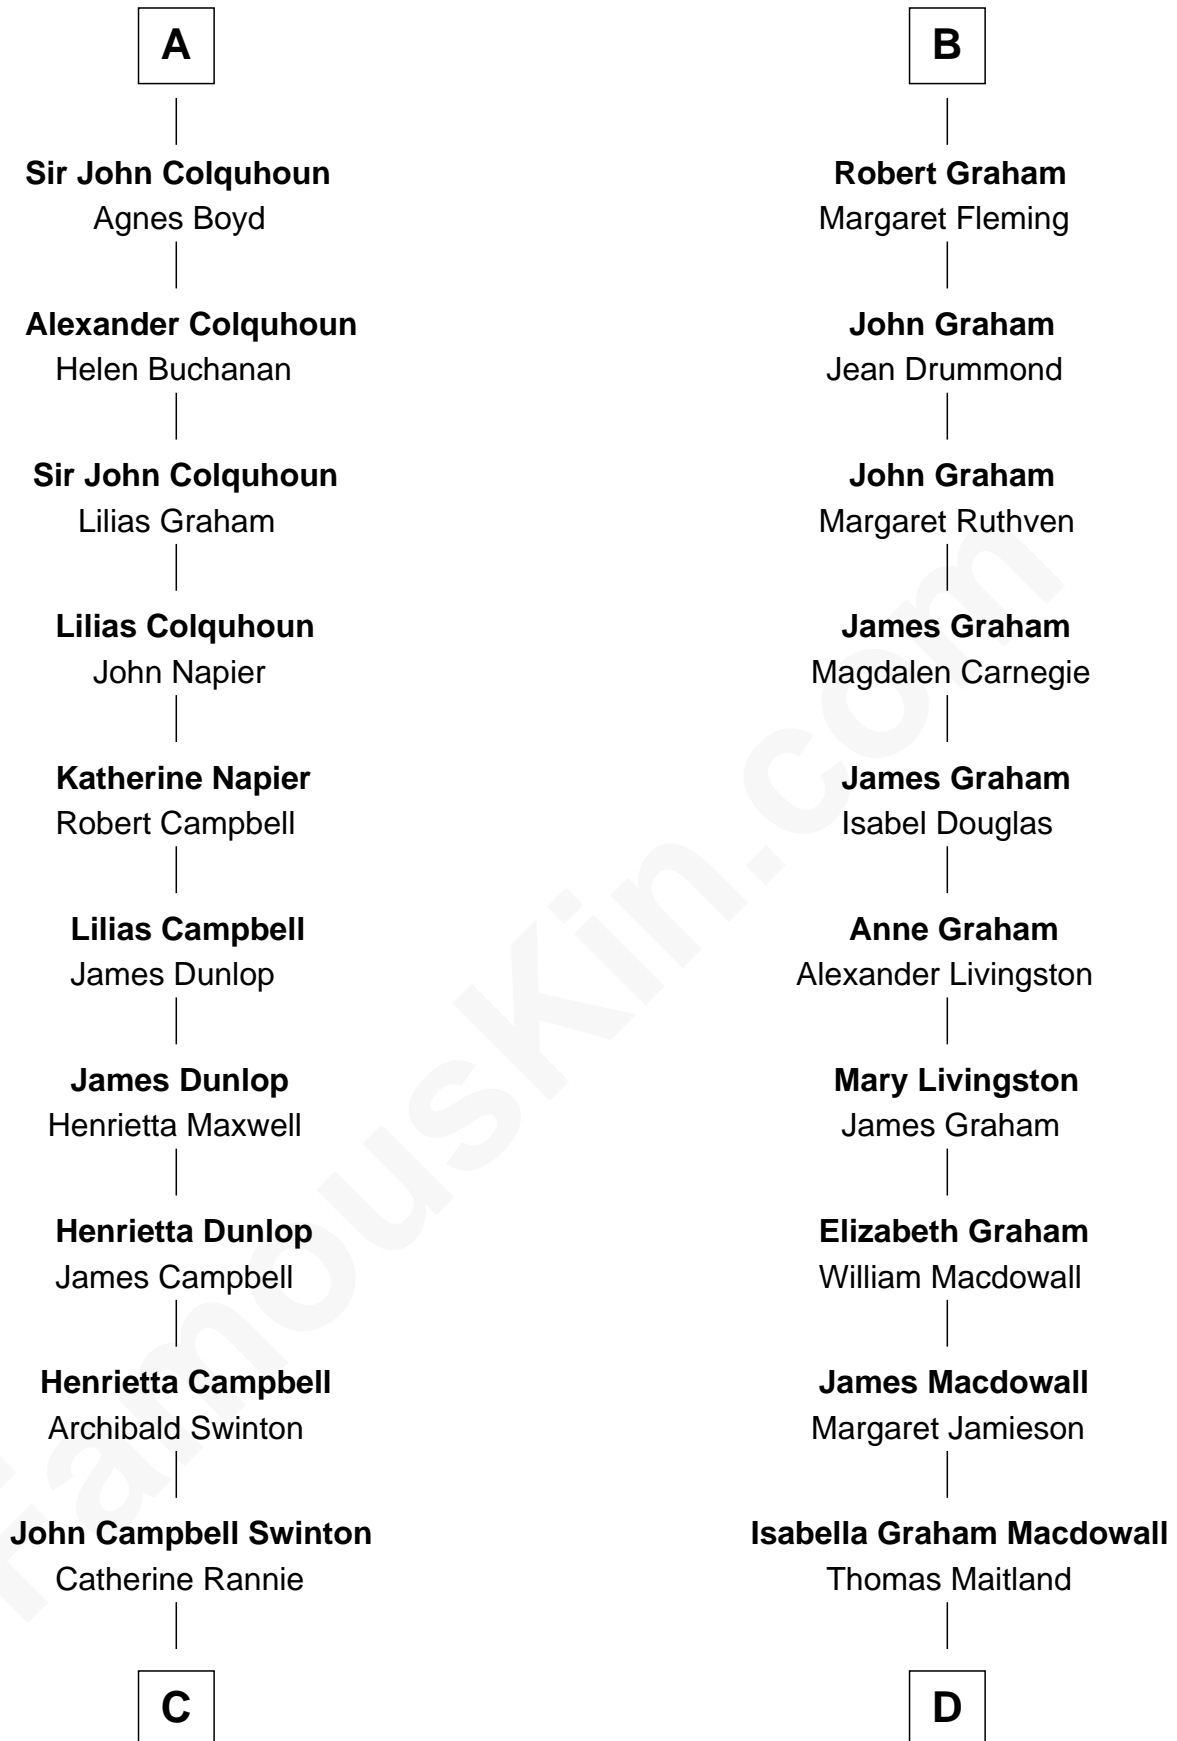

FamousKin.com Relationship Chart of

Tilda Swinton

Movie Actress

21st cousin of

Howard Dean

79th Governor of Vermont

Sir Alexander Lindsay

Beatrice de Lindsay
Sir Archibald Douglas

William Douglas
Margaret Stewart

George Douglas
Mary Stewart

William Douglas
Margaret Hay

Helen Douglas
William Graham

William Graham
Janet Edmonstone

Katherine Graham
Humphry Colquhoun

A

Beatrice de Lindsay
Sir Archibald Douglas

William Douglas
Margaret Stewart

George Douglas
Mary Stewart

William Douglas
Margaret Hay

Helen Douglas
William Graham

William Graham
Annabel Drummond

William Graham
Janet Keith

B

C

Archibald Campbell Swinton

Georgiana Caroline Sitwell

George Sitwell Campbell Swinton

Elizabeth Ebsworth

Alan Henry Campbell Swinton

Mariora Beatrice Evelyn Rochfort Alers-Hankey

Sir John Swinton

Judith Balfour Killen