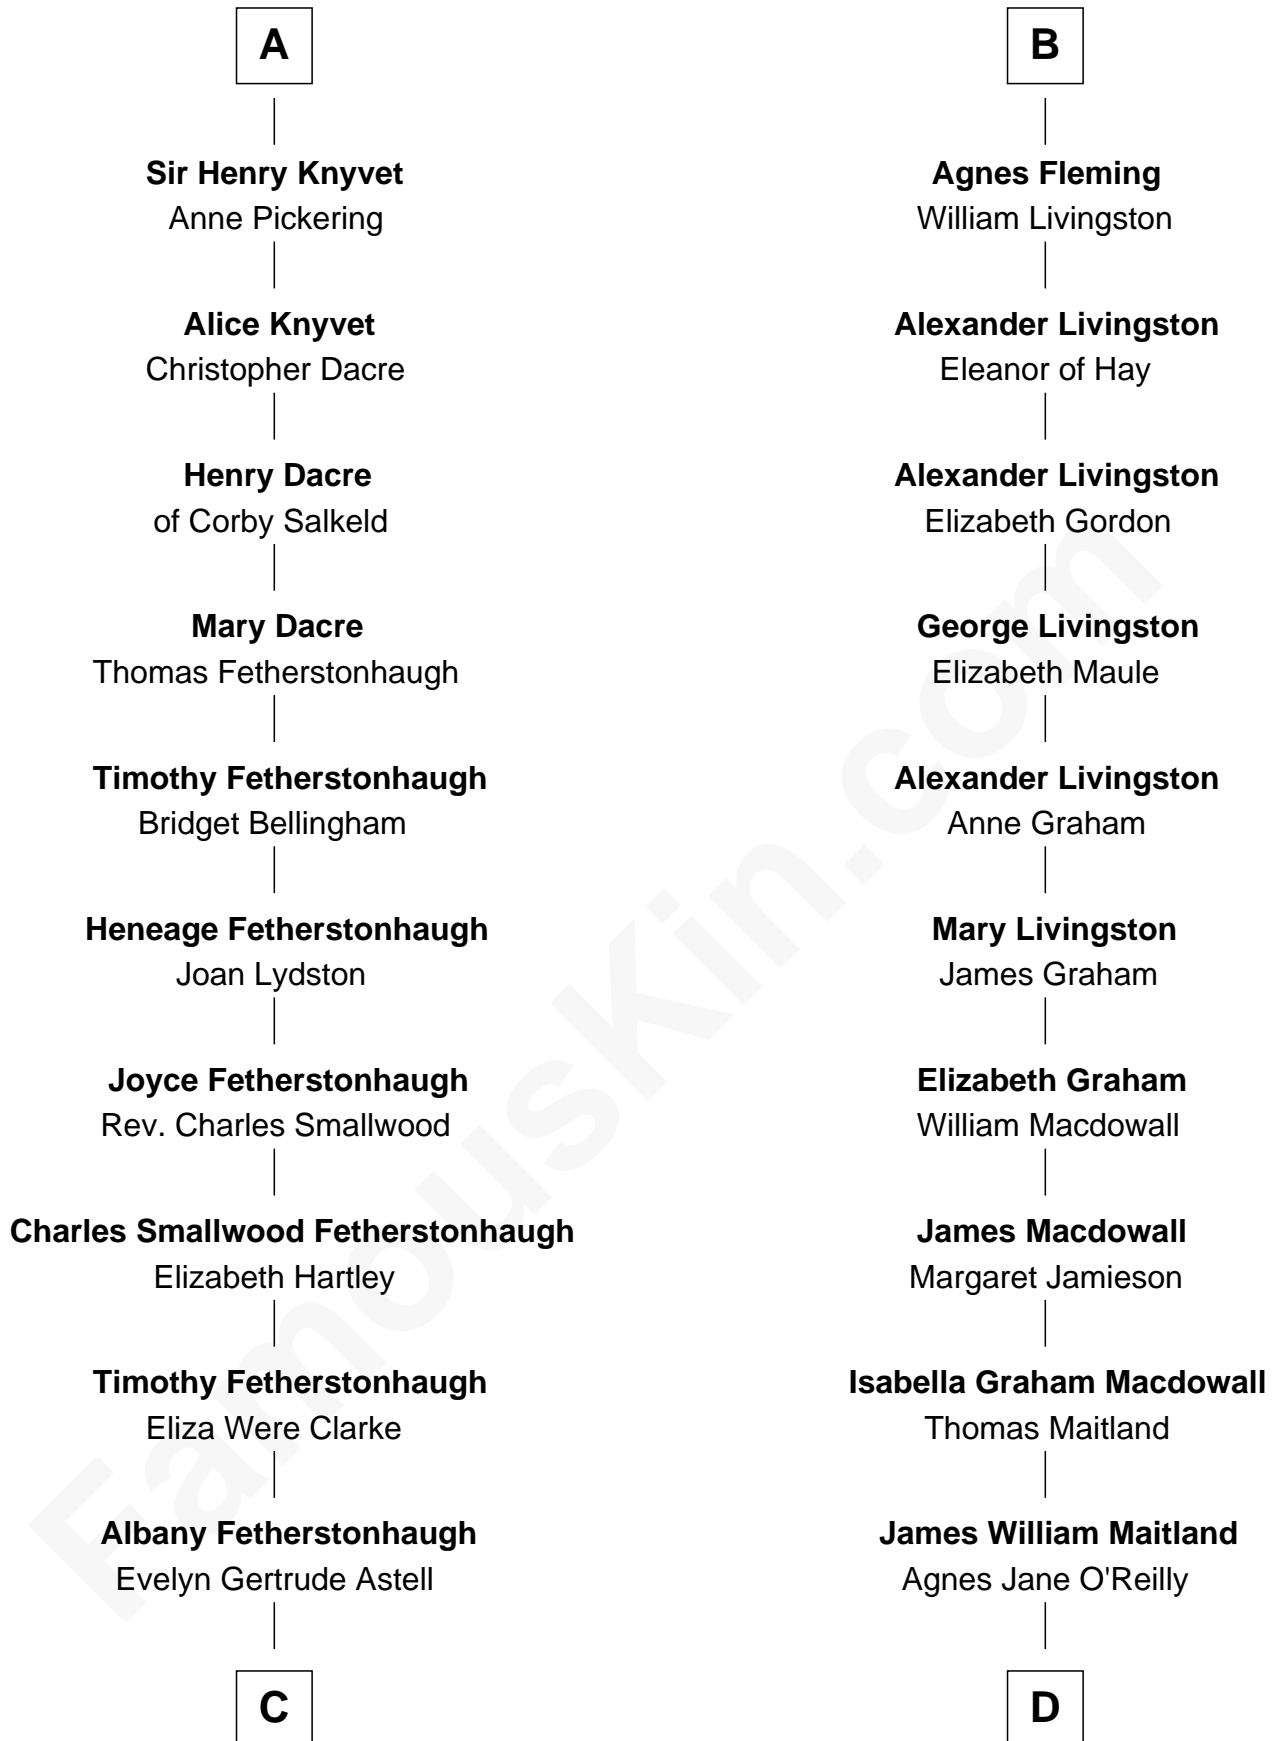

# FamousKin.com Relationship Chart of

**Tilda Swinton**

*Movie Actress*

20th cousin of

**Howard Dean**

*79th Governor of Vermont*

**William III of Hainault**

Jeanne of Valois

**Philippa of Hainault**  
Edward III, King of England

**John of Gaunt**  
Blanche of Lancaster

**Elizabeth of Lancaster**  
John de Holand

**Constance de Holand**  
Sir John Grey

**Alice Grey**  
Sir William Knyvet

**Sir Edmund Knyvet**  
Eleanor Tyrrel

**Sir Thomas Knyvet**  
Muriel Howard

**A**

**Philippa of Hainault**  
Edward III, King of England

**John of Gaunt**  
Katherine Roet

**Sir John Beaufort**  
Margaret de Holand

**Joan Beaufort**  
Sir James Stewart

**Sir James Stewart**  
Margaret - - - - -

**Agnes Stewart**  
James IV, King of Scotland

**Janet Stewart**  
Malcolm Fleming

**B**

**C**

**Gertrude Clare Fetherstonhaugh**  
Cecil George Herbert Alers-Hankey