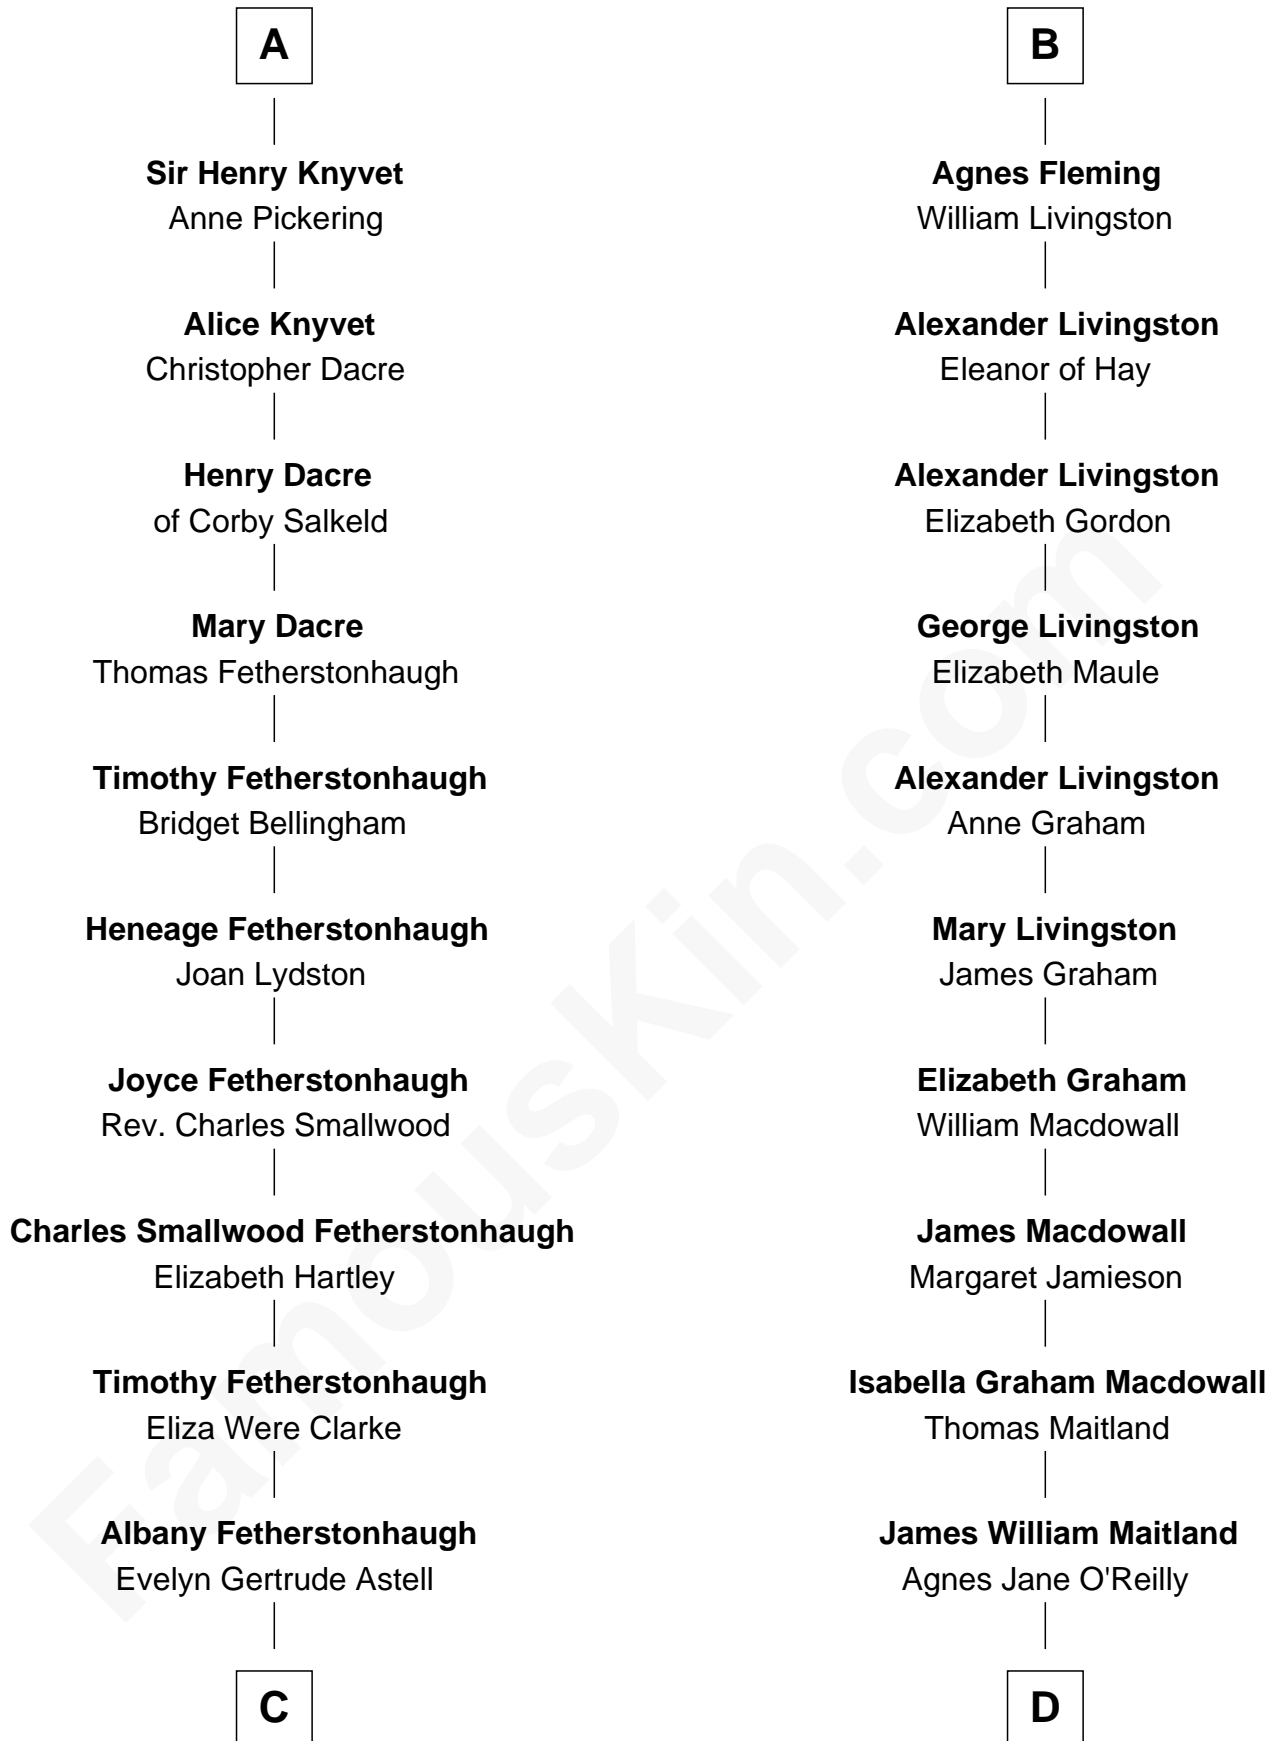

FamousKin.com Relationship Chart of

Tilda Swinton

Movie Actress

20th cousin of

Howard Dean

79th Governor of Vermont

Edward II, King of England

Isabella of France

Margaret - - - - -

Agnes Stewart

James IV, King of Scotland

Janet Stewart

Malcolm Fleming

B

C

Gertrude Clare Fetherstonhaugh
Cecil George Herbert Alers-Hankey

Mariora Beatrice Evelyn Rochfort Alers-Hankey
Alan Henry Campbell Swinton

Sir John Swinton
Judith Balfour Killen

Tilda Swinton
Movie Actress

D

Thomas A. Maitland
Helen Abby Van Voorhis

James William Maitland
Sylvia Wigglesworth