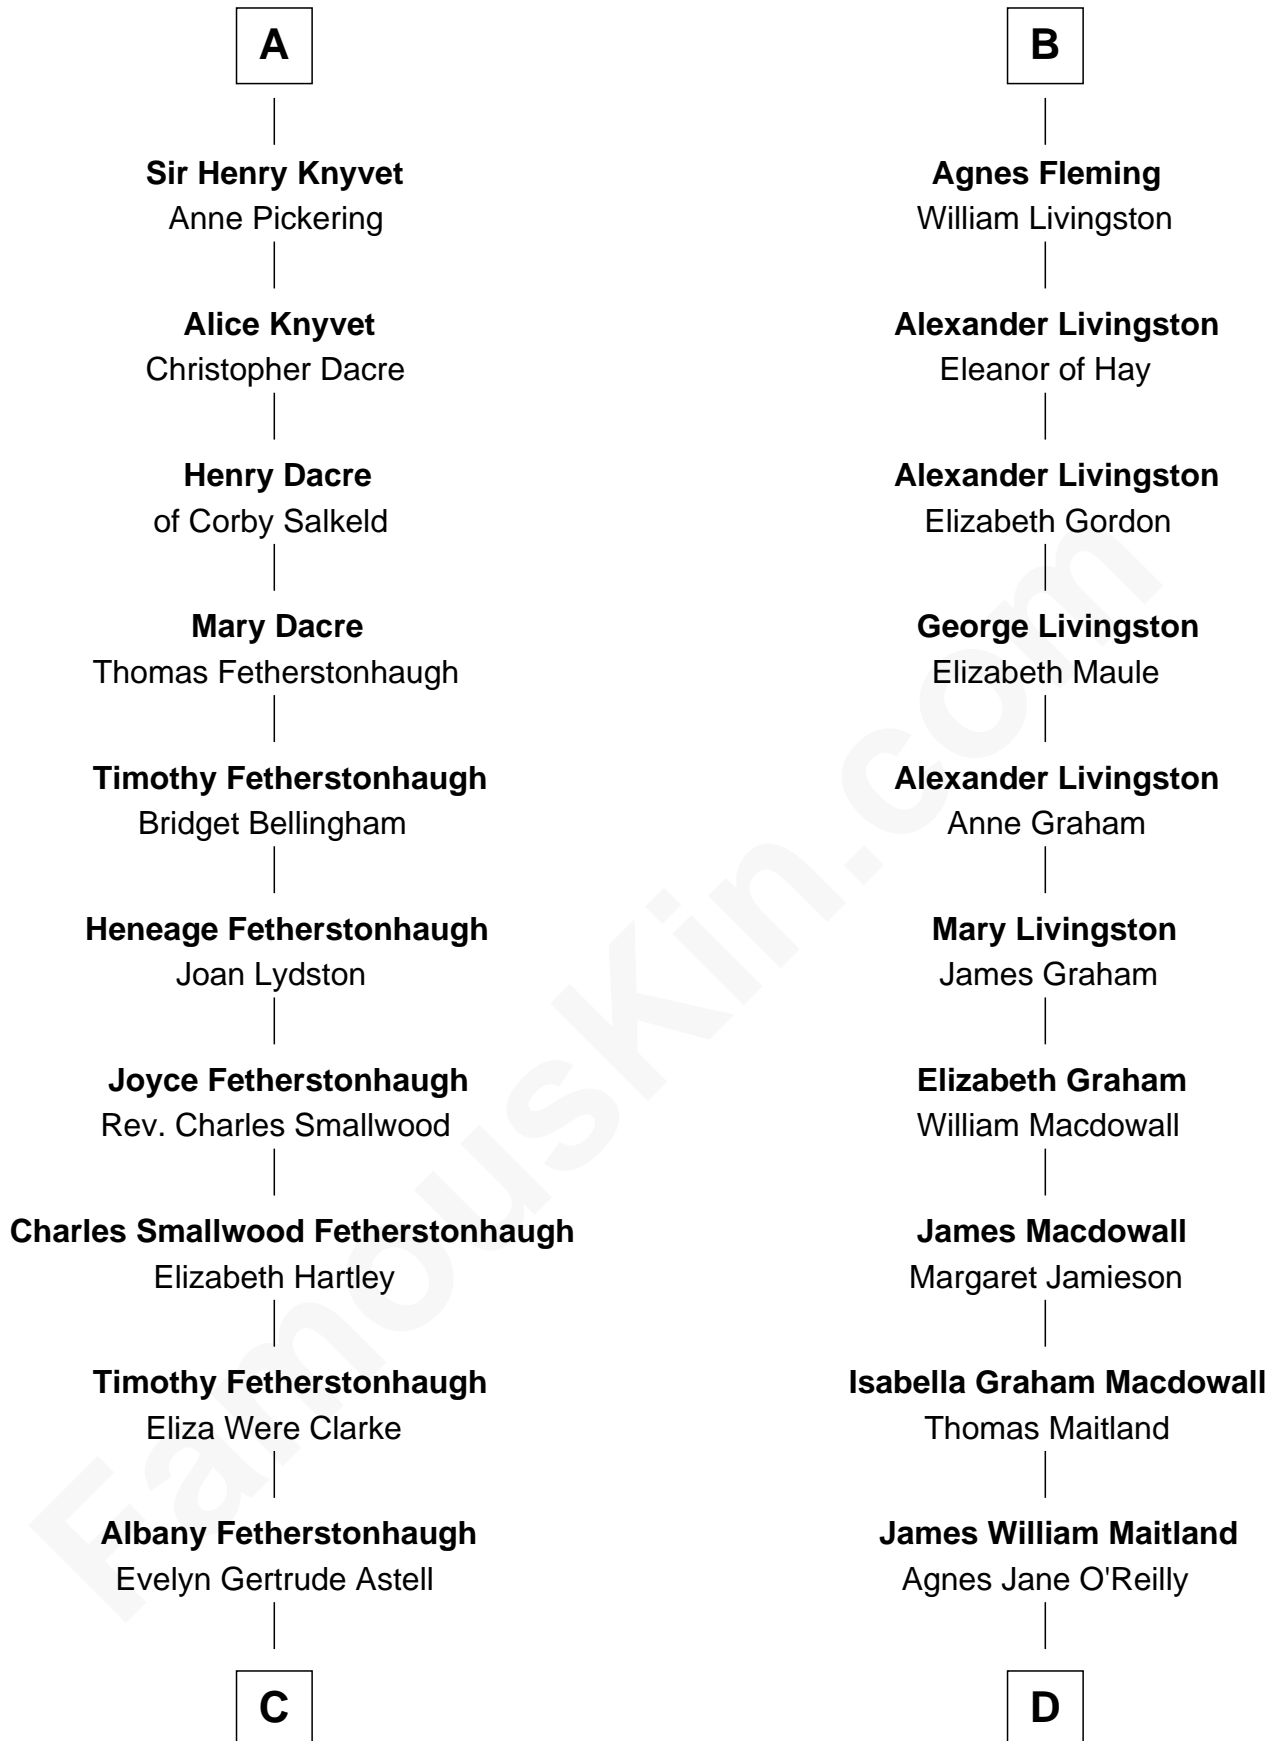

FamousKin.com Relationship Chart of

Tilda Swinton

Movie Actress

20th cousin of

Howard Dean

79th Governor of Vermont

Henry Plantagenet

Maud de Chaworth

Alice Grey

Sir William Knyvet

Sir Edmund Knyvet

Eleanor Tyrrel

Sir Thomas Knyvet

Muriel Howard

A

Eleanor Plantagenet

Margaret - - - - -

Agnes Stewart

James IV, King of Scotland

Janet Stewart

Malcolm Fleming

B

C

Gertrude Clare Fetherstonhaugh
Cecil George Herbert Alers-Hankey

Mariora Beatrice Evelyn Rochfort Alers-Hankey
Alan Henry Campbell Swinton

Sir John Swinton
Judith Balfour Killen

Tilda Swinton
Movie Actress

D

Thomas A. Maitland
Helen Abby Van Voorhis

James William Maitland
Sylvia Wigglesworth