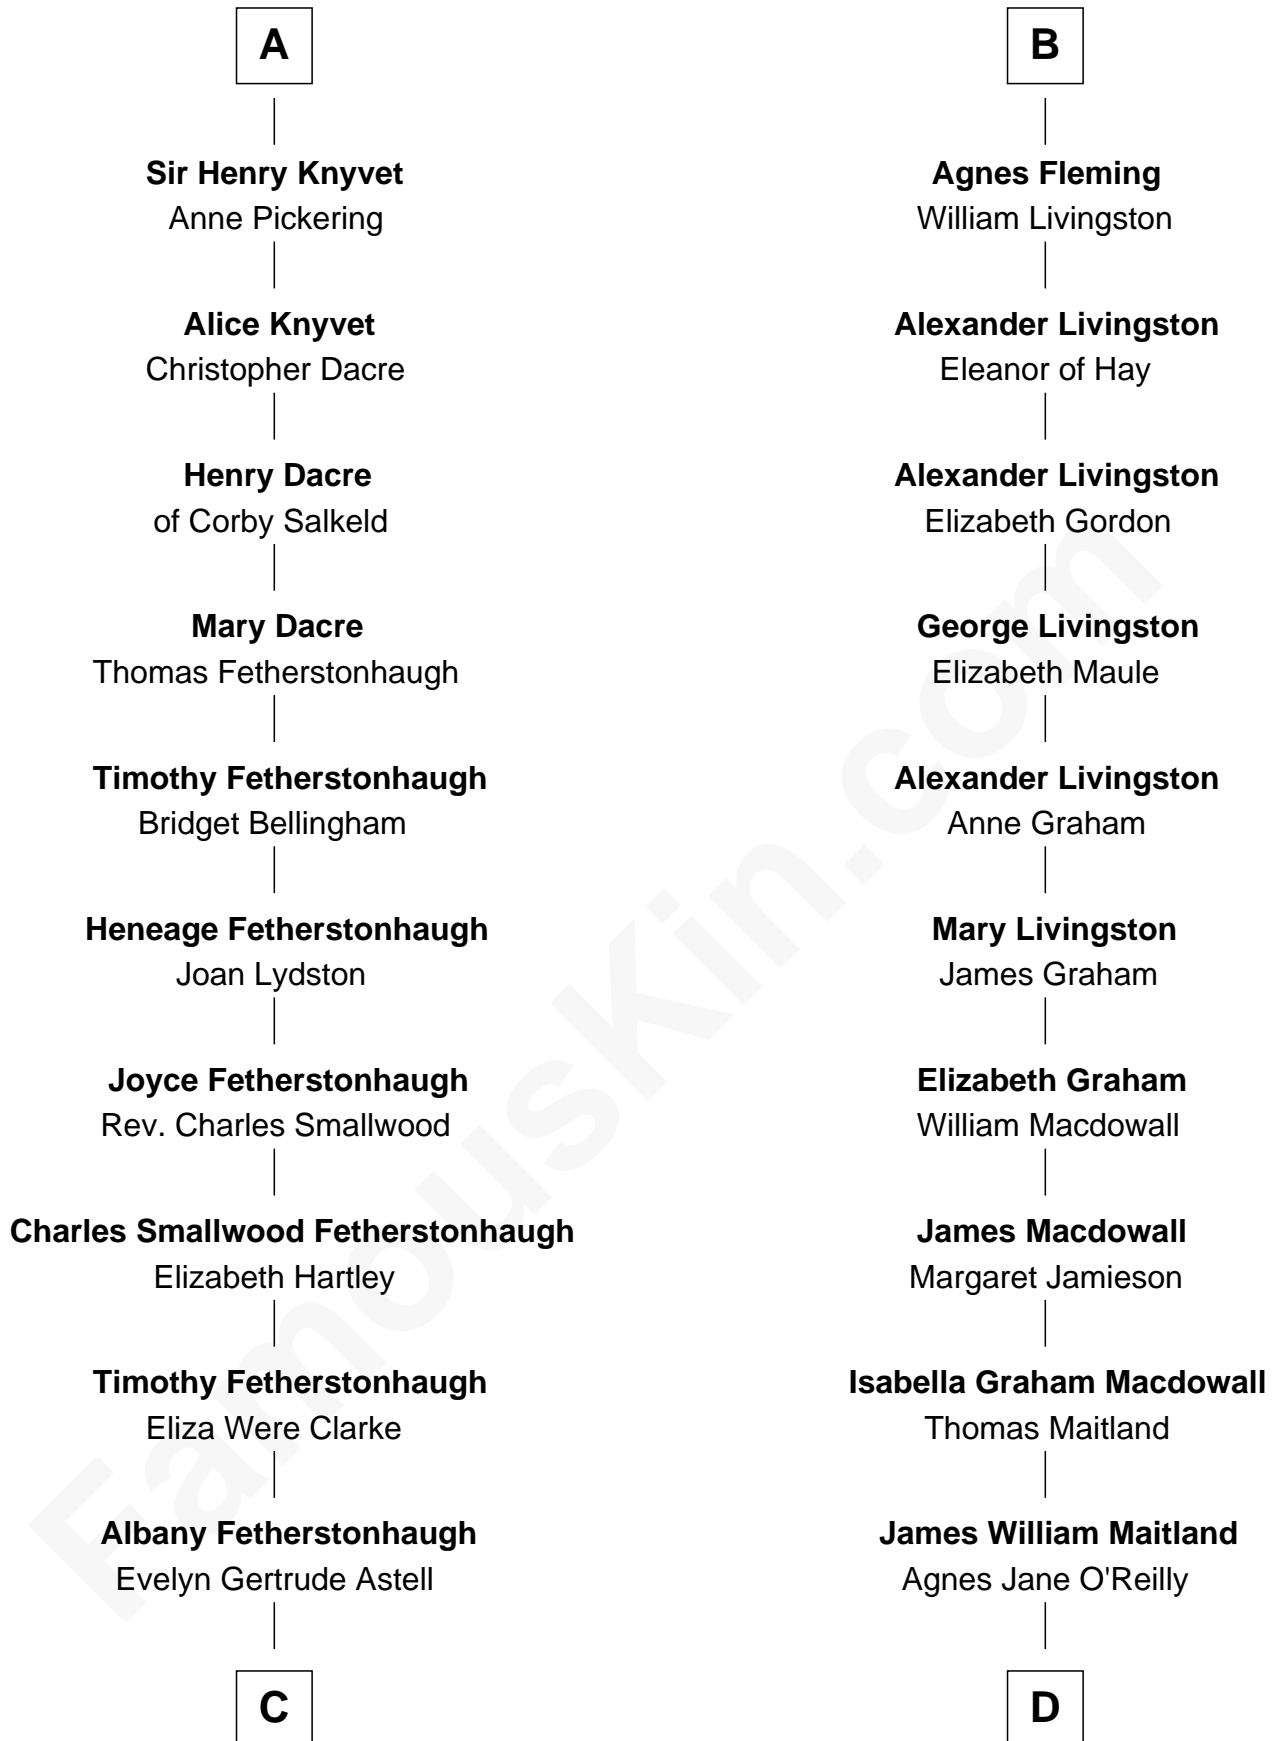

FamousKin.com Relationship Chart of

Tilda Swinton

Movie Actress

20th cousin of

Howard Dean

79th Governor of Vermont

Edmund Fitzalan

Alice de Warenne

Richard Fitzalan
Eleanor Plantagenet

Sir Richard Fitzalan
Elizabeth de Bohun

Elizabeth Fitzalan
Sir Thomas Mowbray

Margaret Mowbray
Sir Robert Howard

Sir John Howard
Katherine Moleyns

Sir Thomas Howard
Elizabeth Tilney

Muriel Howard
Sir Thomas Knyvet

A

Richard Fitzalan
Eleanor Plantagenet

Alice Fitzalan
Sir Thomas de Holand

Margaret de Holand
Sir John Beaufort

Joan Beaufort
Sir James Stewart

Sir James Stewart
Margaret - - - - -

Agnes Stewart
James IV, King of Scotland

Janet Stewart
Malcolm Fleming

B

C

Gertrude Clare Fetherstonhaugh
Cecil George Herbert Alers-Hankey

Mariora Beatrice Evelyn Rochfort Alers-Hankey
Alan Henry Campbell Swinton